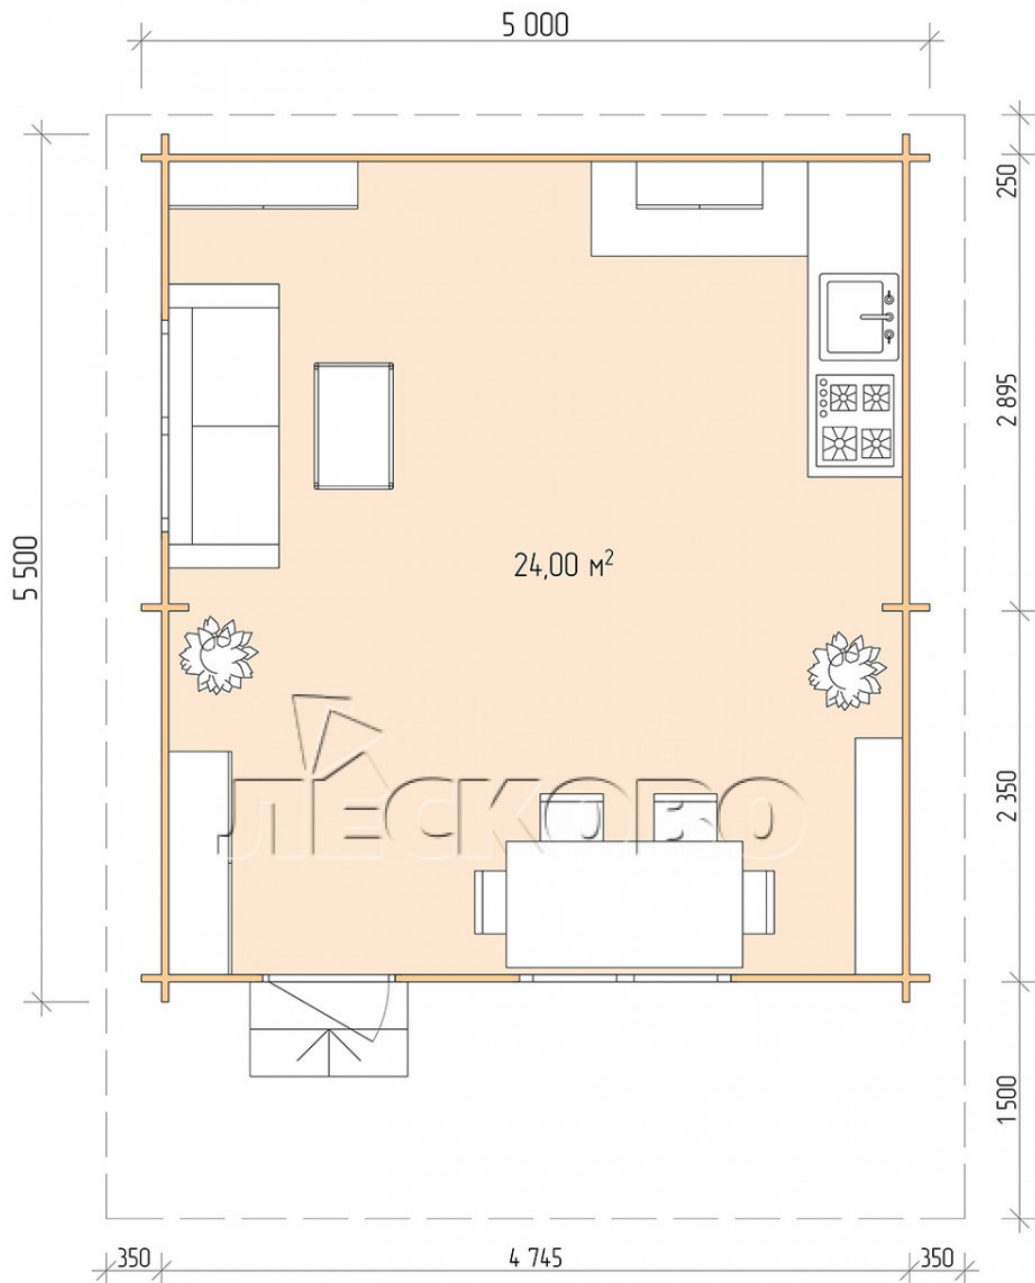

Log Cabin "DSN" series 5×5.5

Project Dimensions

5 × 5.5 / 24.4 m²

Full house set

4,063 €

Timber

45 MM

65 MM
+ 896 €

Project planning

5 000

5 500

Разрез

House Kit

- Wall kit: 44 × 145mm mini-chamber drying chamber with bowls for the project. The material of the tree is spruce, pine (GOST 8486). Humidity 12-14%. The height of the walls is 2.16 m;
- Logs, lower harness: board 45 × 145 mm chamber drying 10-12%;
- Floors: floorboard 35 mm, Chamber drying;
- Ceiling: imitation of a bar 20 × 135 mm, Chamber drying;
- Wooden windows, glass 4 mm, Single. Treatment with a colorless antiseptic. Hardware;

1.34×0.91 м.2 шт.

- Wooden doors;

0.84×1.885 м.

glass.1 шт.

7. Platbands: dry planed board 20 × 100 mm;

8. Roof: shingles.

9. Skirting board 35 mm.

+7 (927) 738-08-11