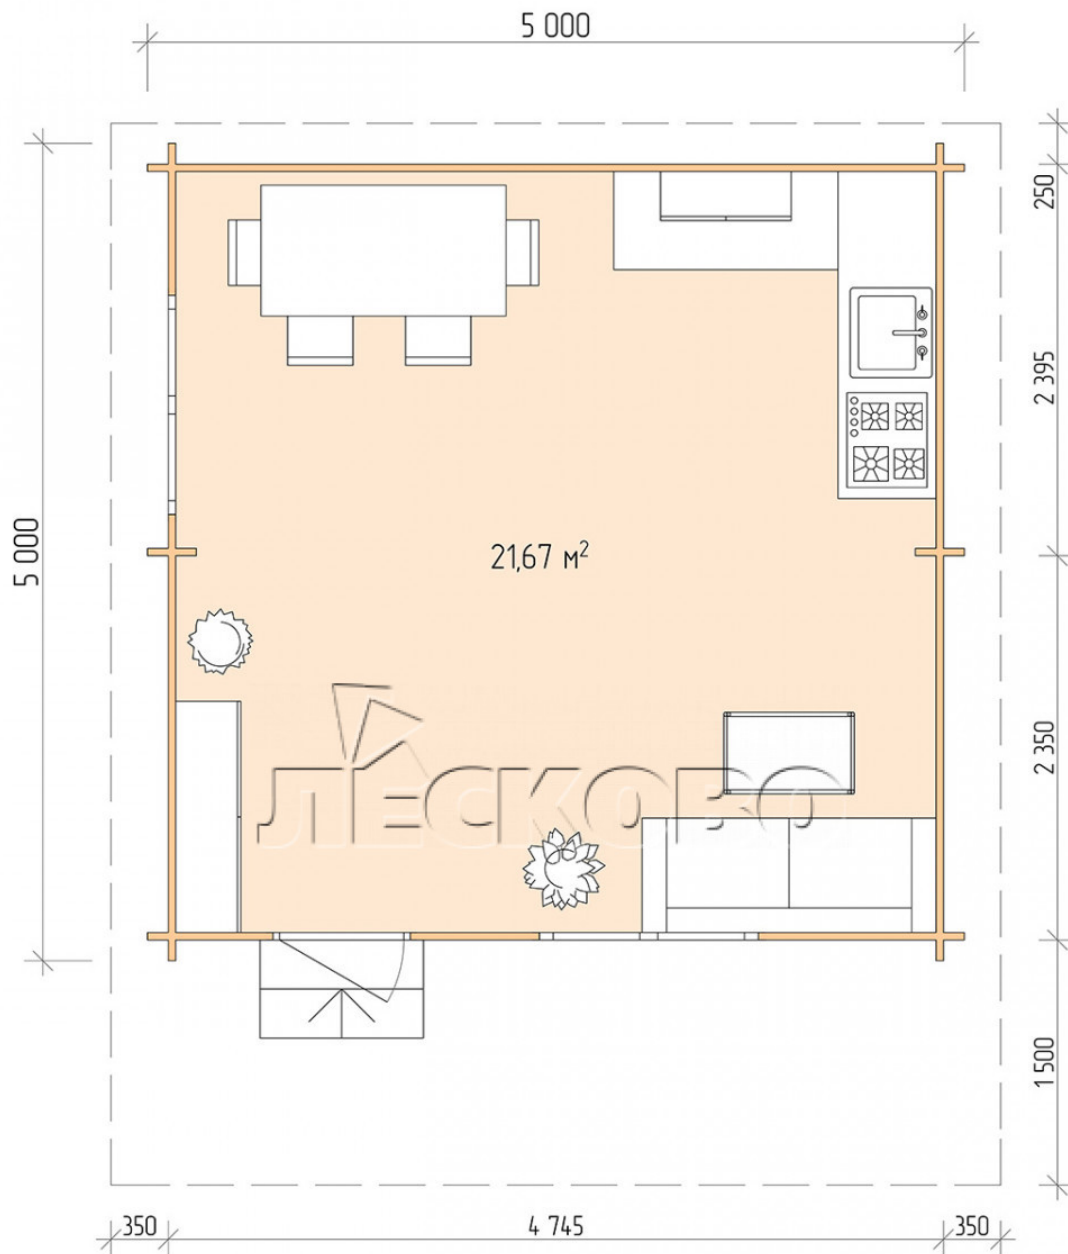

Log Cabin "DSN" series 5×5

Project Dimensions

5 × 5 / 22.1 m²

Full house set

3,869 €

Timber

45 MM

65 MM
+ 855 €

Project planning

5 000

5 000

21,67
M²

Разрез

House Kit

- Wall kit: 44 × 145mm mini-chamber drying chamber with bowls for the project. The material of the tree is spruce, pine (GOST 8486). Humidity 12-14%. The height of the walls is 2.16 m;
- Logs, lower harness: board 45 × 145 mm chamber drying 10-12%;
- Floors: floorboard 35 mm, Chamber drying;
- Ceiling: imitation of a bar 20 × 135 mm, Chamber drying;
- Wooden windows, glass 4 mm, Single. Treatment with a colorless antiseptic. Hardware;

1.34×0.91 м.2 шт.

- Wooden doors;

0.84×1.885 м.

glass.1 шт.

7. Platbands: dry planed board 20 × 100 mm;

8. Roof: shingles.

9. Skirting board 35 mm.

+7 (927) 738-08-11