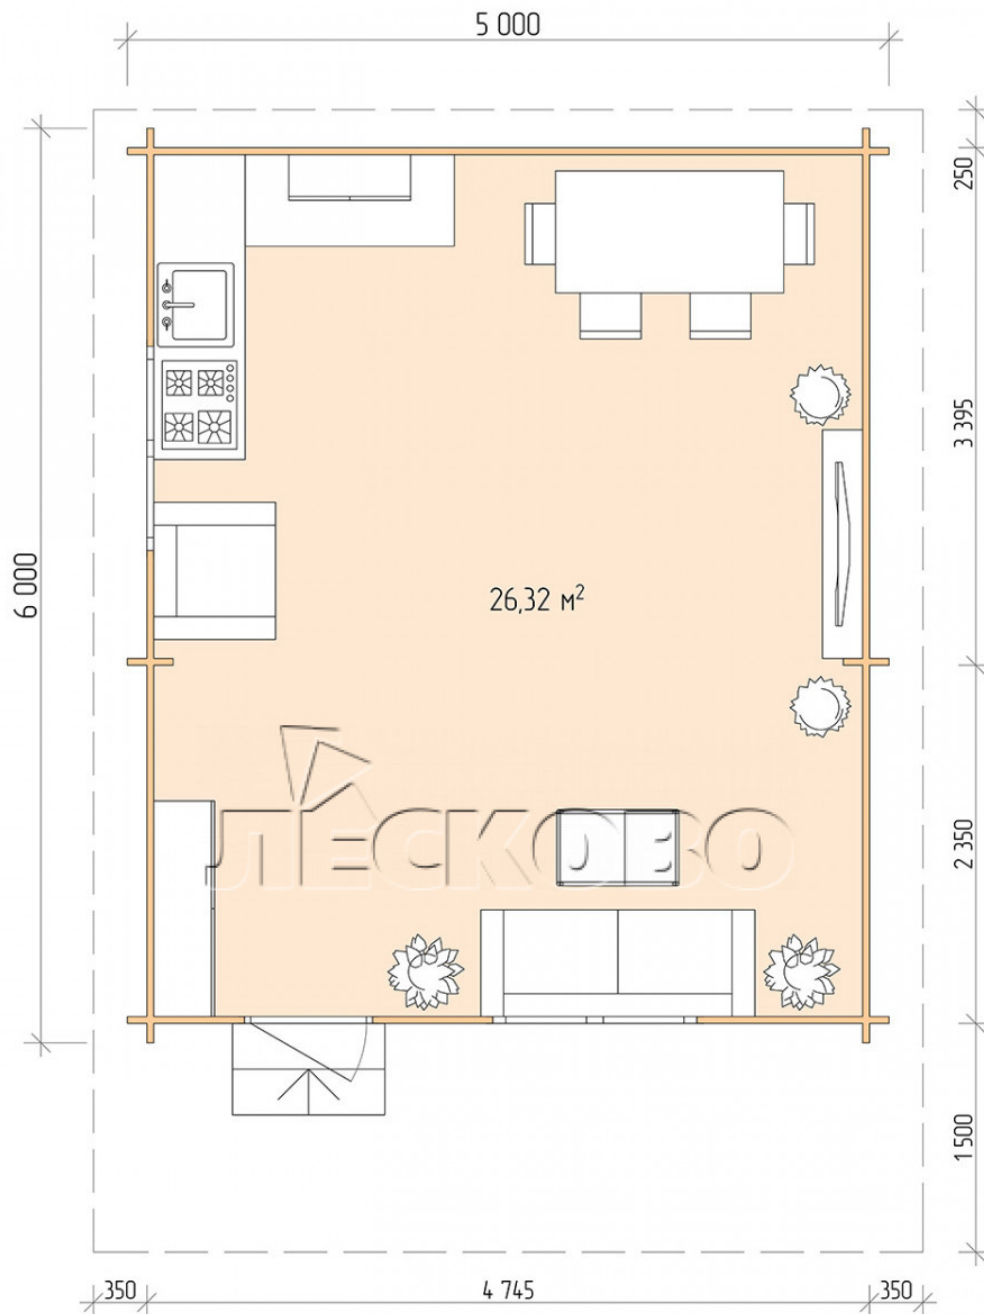

## Log Cabin "DSN" series 5×6

Project Dimensions

5 × 6 / 26.8 m<sup>2</sup>

Full house set

**4,337 €**

# Разрез

## House Kit

- Wall kit: 44 × 145mm mini-chamber drying chamber with bowls for the project. The material of the tree is spruce, pine (GOST 8486). Humidity 12-14%. The height of the walls is 2.16 m;
- Logs, lower harness: board 45 × 145 mm chamber drying 10-12%;
- Floors: floorboard 35 mm, Chamber drying;
- Ceiling: imitation of a bar 20 × 135 mm, Chamber drying;
- Wooden windows, glass 4 mm, Single. Treatment with a colorless antiseptic. Hardware;

1.34×0.91 м.2 шт.

- Wooden doors;

0.84×1.885 м.

glass.1 шт.

7. Platbands: dry planed board 20 × 100 mm;

8. Roof: shingles.

9. Skirting board 35 mm.

+7 (927) 738-08-11