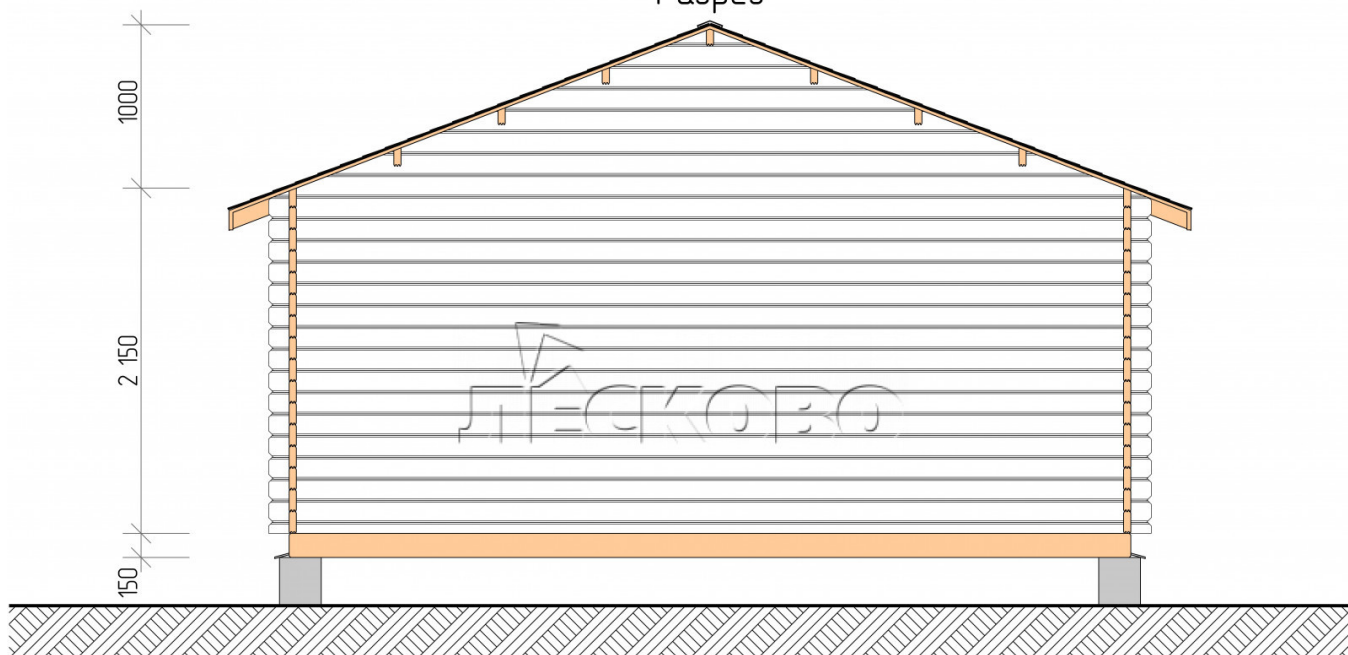

Log Cabin "DSN" series 5.5×3.5

Project Dimensions

5.5 × 3.5 / 16.7 m²

Full house set

3,063 €

Timber

45 MM

65 MM
+ 656 €

Project planning

5 500

Разрез

House Kit

- Wall kit: 44 × 145mm mini-chamber drying chamber with bowls for the project. The material of the tree is spruce, pine (GOST 8486). Humidity 12-14%. The height of the walls is 2.16 m;
- Logs, lower harness: board 45 × 145 mm chamber drying 10-12%;
- Floors: floorboard 35 mm, Chamber drying;
- Ceiling: imitation of a bar 20 × 135 mm, Chamber drying;
- Wooden windows, glass 4 mm, Single. Treatment with a colorless antiseptic. Hardware;

1.34×0.91 м.1 шт.

- Wooden doors;

0.84×1.885 м.

glass.1 шт.

7. Platbands: dry planed board 20 × 100 mm;

8. Roof: shingles.

9. Skirting board 35 mm.

+7 (927) 738-08-11