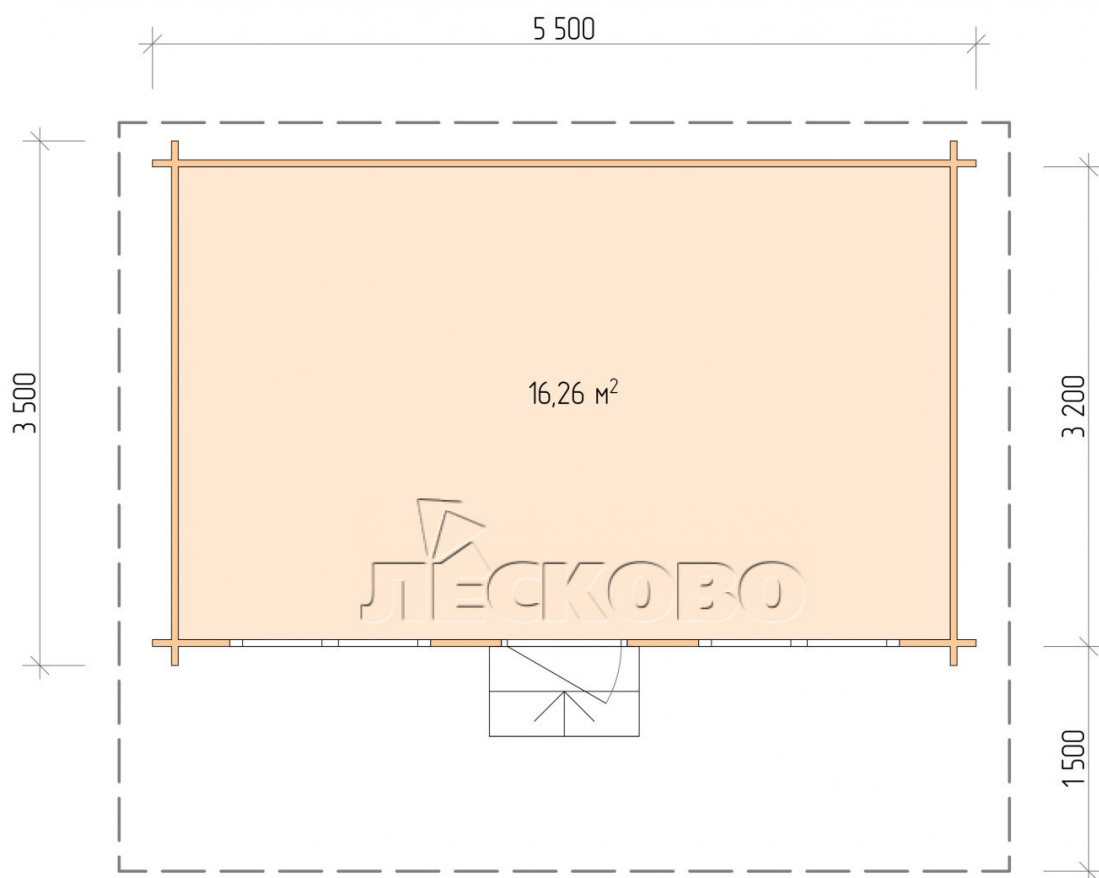

Log Cabin "DSN" series 5.5×3.5

Project Dimensions

5.5 × 3.5 / 16.7 m²

Full house set

3,063 €

Timber

45 MM

65 MM
+ 656 €

Project planning

5 500

Разрез

House Kit

- Wall kit: 44 × 145mm mini-chamber drying chamber with bowls for the project. The material of the tree is spruce, pine (GOST 8486). Humidity 12-14%. The height of the walls is 2.16 m;
- Logs, lower harness: board 45 × 145 mm chamber drying 10-12%;
- Floors: floorboard 35 mm, Chamber drying;
- Ceiling: imitation of a bar 20 × 135 mm, Chamber drying;
- Wooden windows, glass 4 mm, Single. Treatment with a colorless antiseptic. Hardware;

1.34×0.91 м.1 шт.

- Wooden doors;

0.84×1.885 м.

glass.1 шт.

7. Platbands: dry planed board 20 × 100 mm;

8. Roof: shingles.

9. Skirting board 35 mm.

+7 (927) 738-08-11