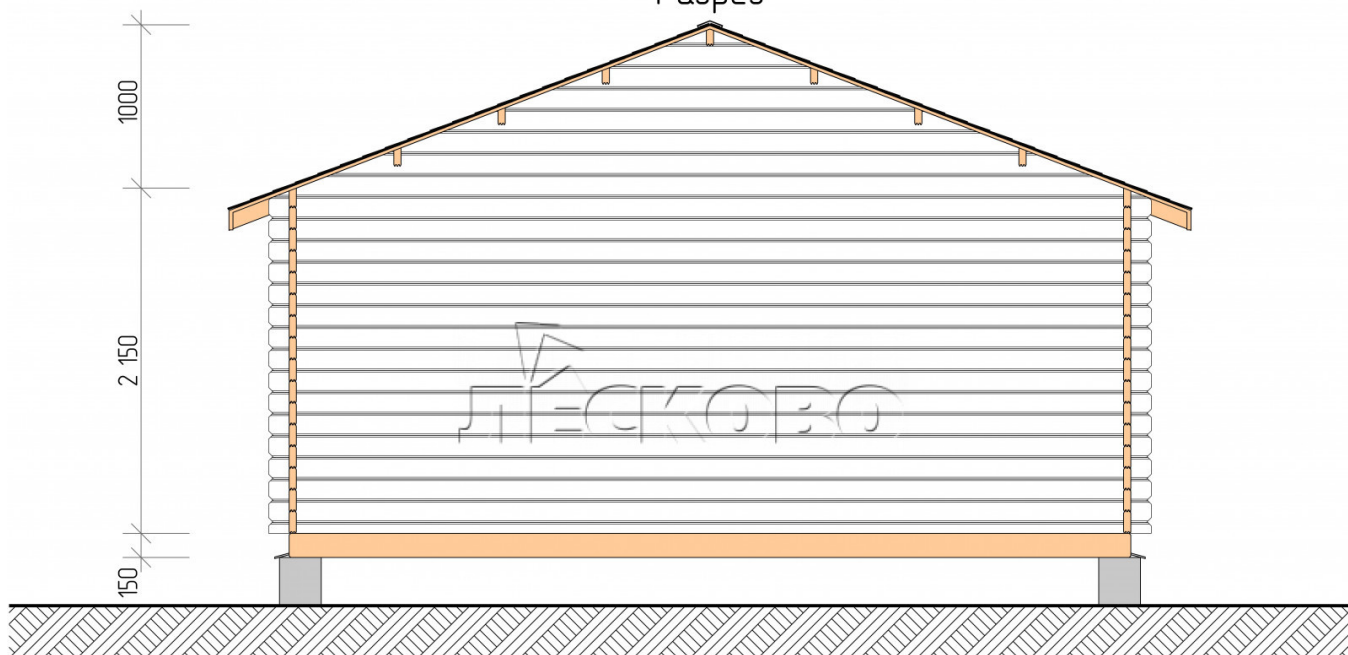

Log Cabin "DSN" series 5.5×3

Project Dimensions

5.5 × 3 / 14.1 m²

Full house set

2,874 €

Timber

45 MM

65 MM
+ 620 €

Project planning

5 500

3 000

13,69
M²

Разрез

House Kit

- Wall kit: 44 × 145mm mini-chamber drying chamber with bowls for the project. The material of the tree is spruce, pine (GOST 8486). Humidity 12-14%. The height of the walls is 2.16 m;
- Logs, lower harness: board 45 × 145 mm chamber drying 10-12%;
- Floors: floorboard 35 mm, Chamber drying;
- Ceiling: imitation of a bar 20 × 135 mm, Chamber drying;
- Wooden windows, glass 4 mm, Single. Treatment with a colorless antiseptic. Hardware;

1.34×0.91 м.1 шт.

- Wooden doors;

0.84×1.885 м.

glass.1 шт.

7. Platbands: dry planed board 20 × 100 mm;

8. Roof: shingles.

9. Skirting board 35 mm.

+7 (927) 738-08-11