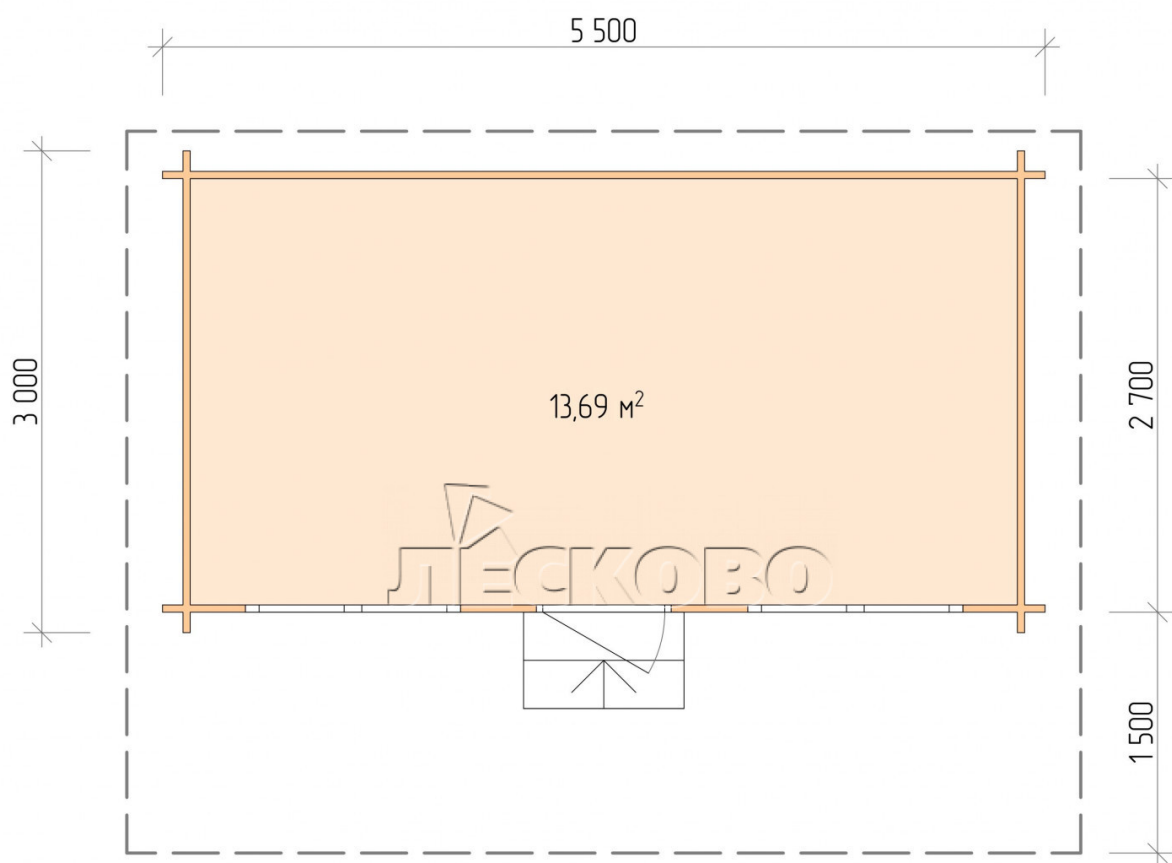

Log Cabin "DSN" series 5.5×3

Project Dimensions

5.5 × 3 / 14.1 m²

Full house set

2,874 €

Timber

45 MM

65 MM
+ 620 €

Project planning

5 500

3 000

13,69
M²

Разрез

House Kit

- Wall kit: 44 × 145mm mini-chamber drying chamber with bowls for the project. The material of the tree is spruce, pine (GOST 8486). Humidity 12-14%. The height of the walls is 2.16 m;
- Logs, lower harness: board 45 × 145 mm chamber drying 10-12%;
- Floors: floorboard 35 mm, Chamber drying;
- Ceiling: imitation of a bar 20 × 135 mm, Chamber drying;
- Wooden windows, glass 4 mm, Single. Treatment with a colorless antiseptic. Hardware;

1.34×0.91 м.1 шт.

- Wooden doors;

0.84×1.885 м.

glass.1 шт.

7. Platbands: dry planed board 20 × 100 mm;

8. Roof: shingles.

9. Skirting board 35 mm.

+7 (927) 738-08-11