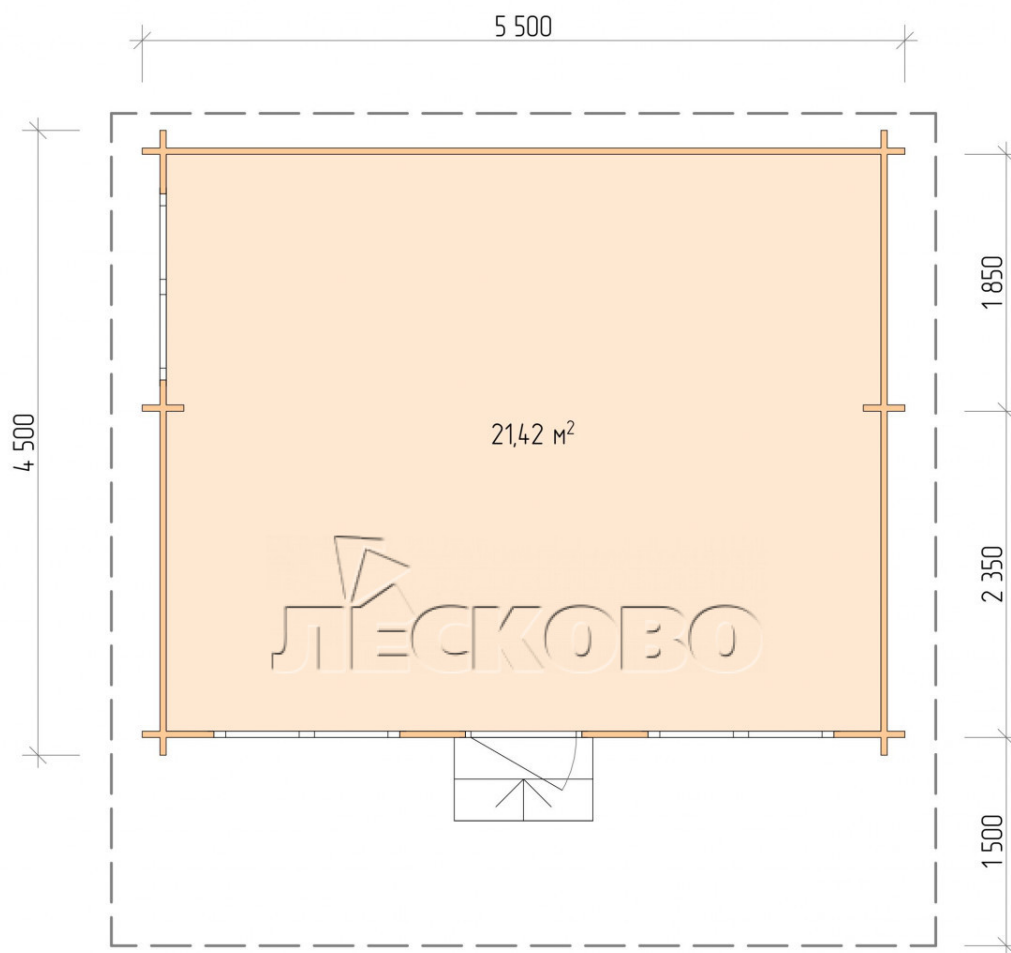

## Log Cabin "DSN" series 5.5×4.5

Project Dimensions

5.5 × 4.5 / 21.9 m<sup>2</sup>

Full house set

**3,886 €**

## Project planning

5 500

4 500

21,42  
M<sup>2</sup>

Разрез

## House Kit

- Wall kit: 44 × 145mm mini-chamber drying chamber with bowls for the project. The material of the tree is spruce, pine (GOST 8486). Humidity 12-14%. The height of the walls is 2.16 m;
- Logs, lower harness: board 45 × 145 mm chamber drying 10-12%;
- Floors: floorboard 35 mm, Chamber drying;
- Ceiling: imitation of a bar 20 × 135 mm, Chamber drying;
- Wooden windows, glass 4 mm, Single. Treatment with a colorless antiseptic. Hardware;

1.34×0.91 м.2 шт.

- Wooden doors;

0.84×1.885 м.

glass.1 шт.

7. Platbands: dry planed board 20 × 100 mm;

8. Roof: shingles.

9. Skirting board 35 mm.

+7 (927) 738-08-11