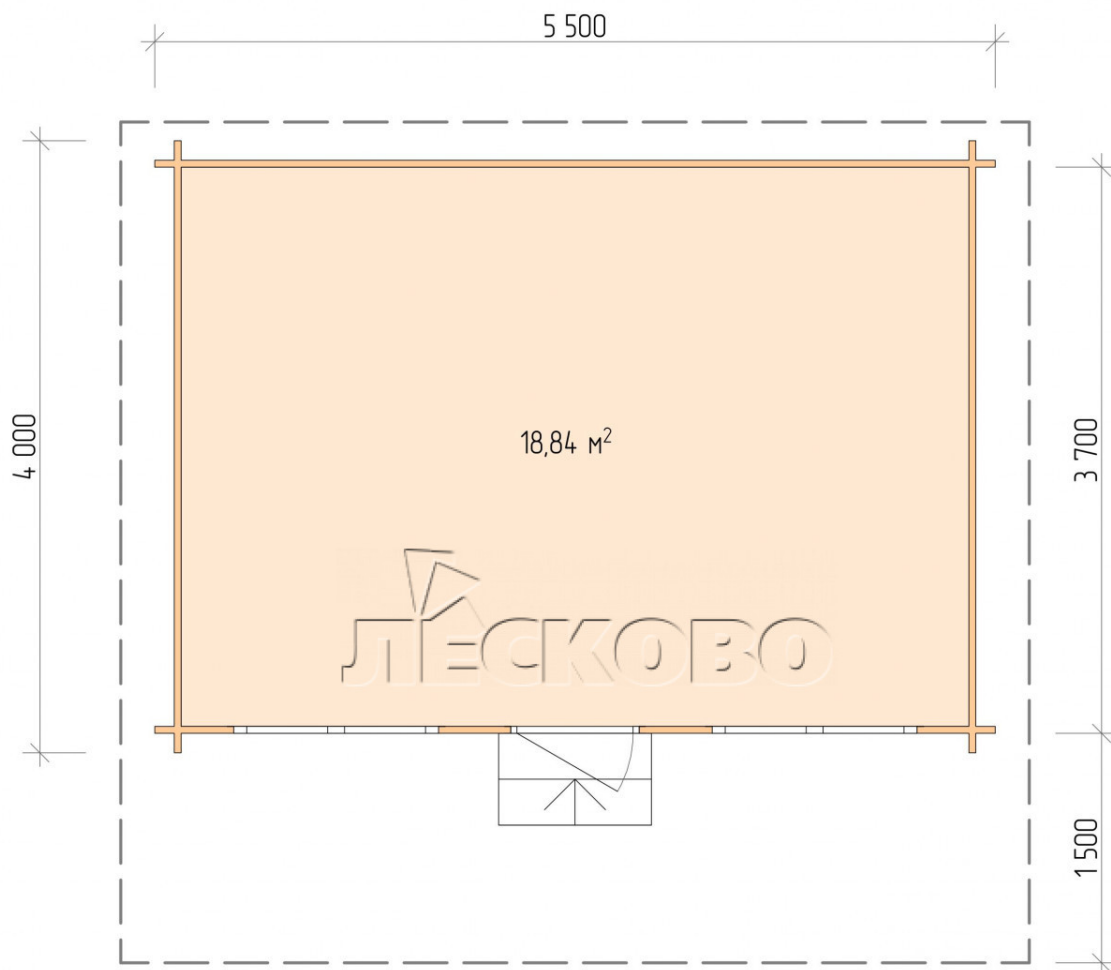

Log Cabin "DSN" series 5.5×4

Project Dimensions

5.5 × 4 / 19.3 m²

Full house set

3,393 €

Timber

45 mm

65 mm
+ 734 €

Project planning

5 500

4 000

18,84
M²

Разрез

House Kit

- Wall kit: 44 × 145mm mini-chamber drying chamber with bowls for the project. The material of the tree is spruce, pine (GOST 8486). Humidity 12-14%. The height of the walls is 2.16 m;
- Logs, lower harness: board 45 × 145 mm chamber drying 10-12%;
- Floors: floorboard 35 mm, Chamber drying;
- Ceiling: imitation of a bar 20 × 135 mm, Chamber drying;
- Wooden windows, glass 4 mm, Single. Treatment with a colorless antiseptic. Hardware;

1.34×0.91 м.1 шт.

- Wooden doors;

0.84×1.885 м.

glass.1 шт.

7. Platbands: dry planed board 20 × 100 mm;

8. Roof: shingles.

9. Skirting board 35 mm.

+7 (927) 738-08-11