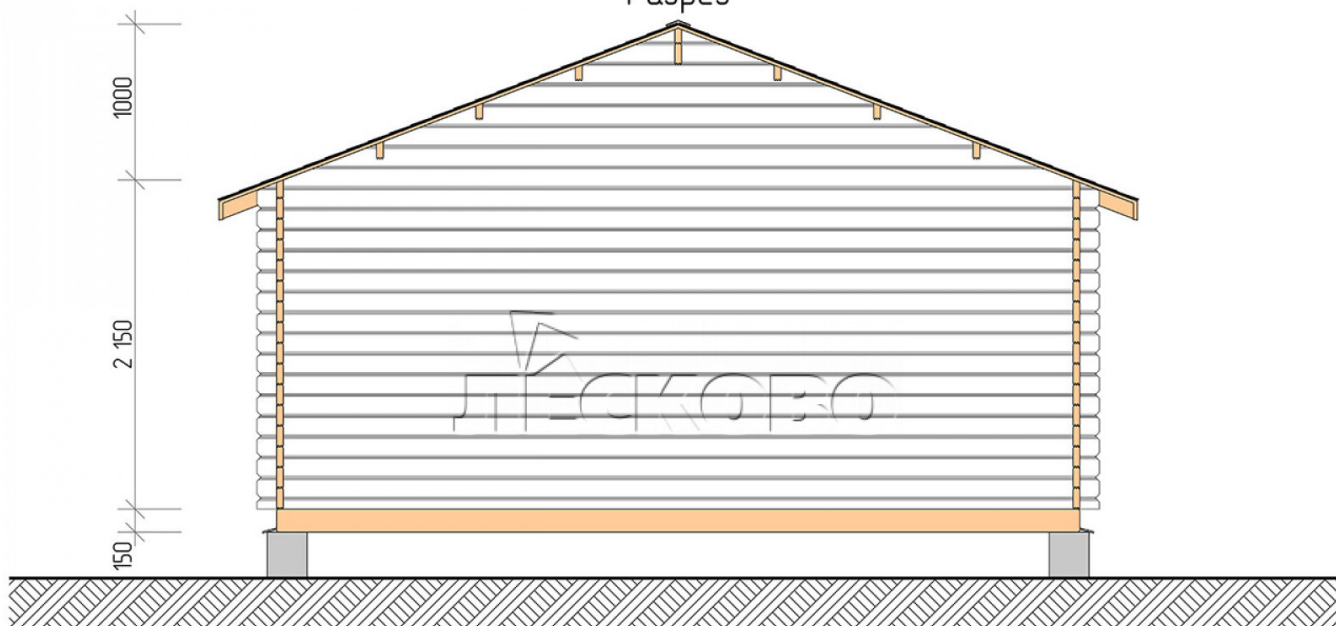

Log Cabin "DSN" series 5.5×5.5

Project Dimensions

5.5 × 5.5 / 27.1 m²

Full house set

4,507 €

Timber

45 mm

65 mm
+ 975 €

Project planning

5 500

5 500

Разрез

House Kit

- Wall kit: 44 × 145mm mini-chamber drying chamber with bowls for the project. The material of the tree is spruce, pine (GOST 8486). Humidity 12-14%. The height of the walls is 2.16 m;
- Logs, lower harness: board 45 × 145 mm chamber drying 10-12%;
- Floors: floorboard 35 mm, Chamber drying;
- Ceiling: imitation of a bar 20 × 135 mm, Chamber drying;
- Wooden windows, glass 4 mm, Single. Treatment with a colorless antiseptic. Hardware;

1.34×0.91 м.2 шт.

- Wooden doors;

0.84×1.885 м.

glass.1 шт.

7. Platbands: dry planed board 20 × 100 mm;

8. Roof: shingles.

9. Skirting board 35 mm.

+7 (927) 738-08-11