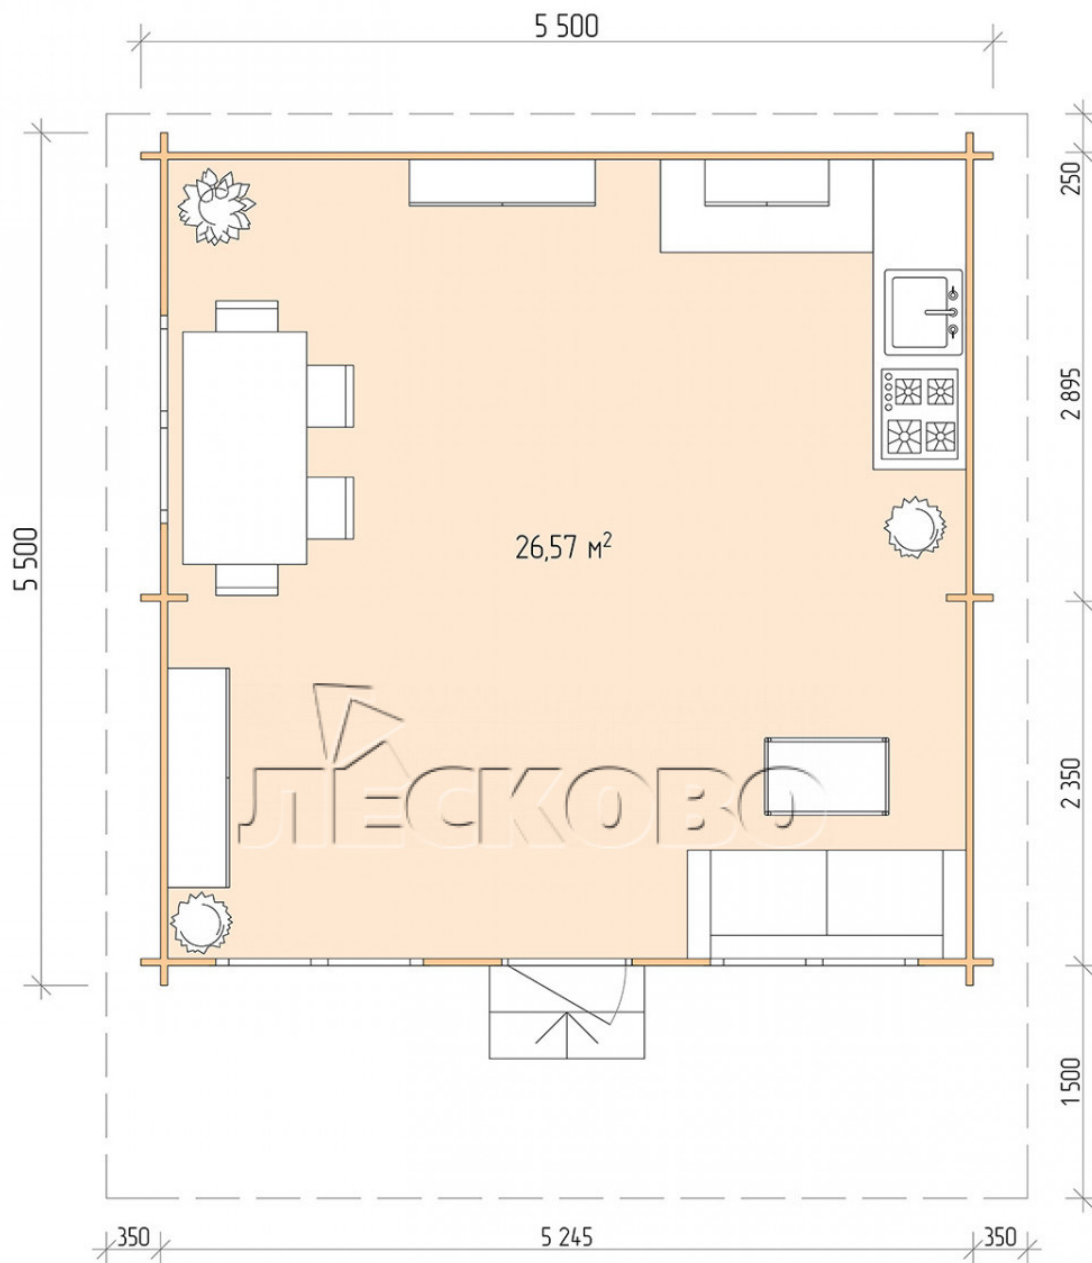

Log Cabin "DSN" series 5.5×5.5

Project Dimensions

5.5 × 5.5 / 27.1 m²

Full house set

4,507 €

Timber

45 mm

65 mm
+ 975 €

Project planning

5 500

5 500

Разрез

House Kit

- Wall kit: 44 × 145mm mini-chamber drying chamber with bowls for the project. The material of the tree is spruce, pine (GOST 8486). Humidity 12-14%. The height of the walls is 2.16 m;
- Logs, lower harness: board 45 × 145 mm chamber drying 10-12%;
- Floors: floorboard 35 mm, Chamber drying;
- Ceiling: imitation of a bar 20 × 135 mm, Chamber drying;
- Wooden windows, glass 4 mm, Single. Treatment with a colorless antiseptic. Hardware;

1.34×0.91 м.2 шт.

- Wooden doors;

0.84×1.885 м.

glass.1 шт.

7. Platbands: dry planed board 20 × 100 mm;

8. Roof: shingles.

9. Skirting board 35 mm.

+7 (927) 738-08-11