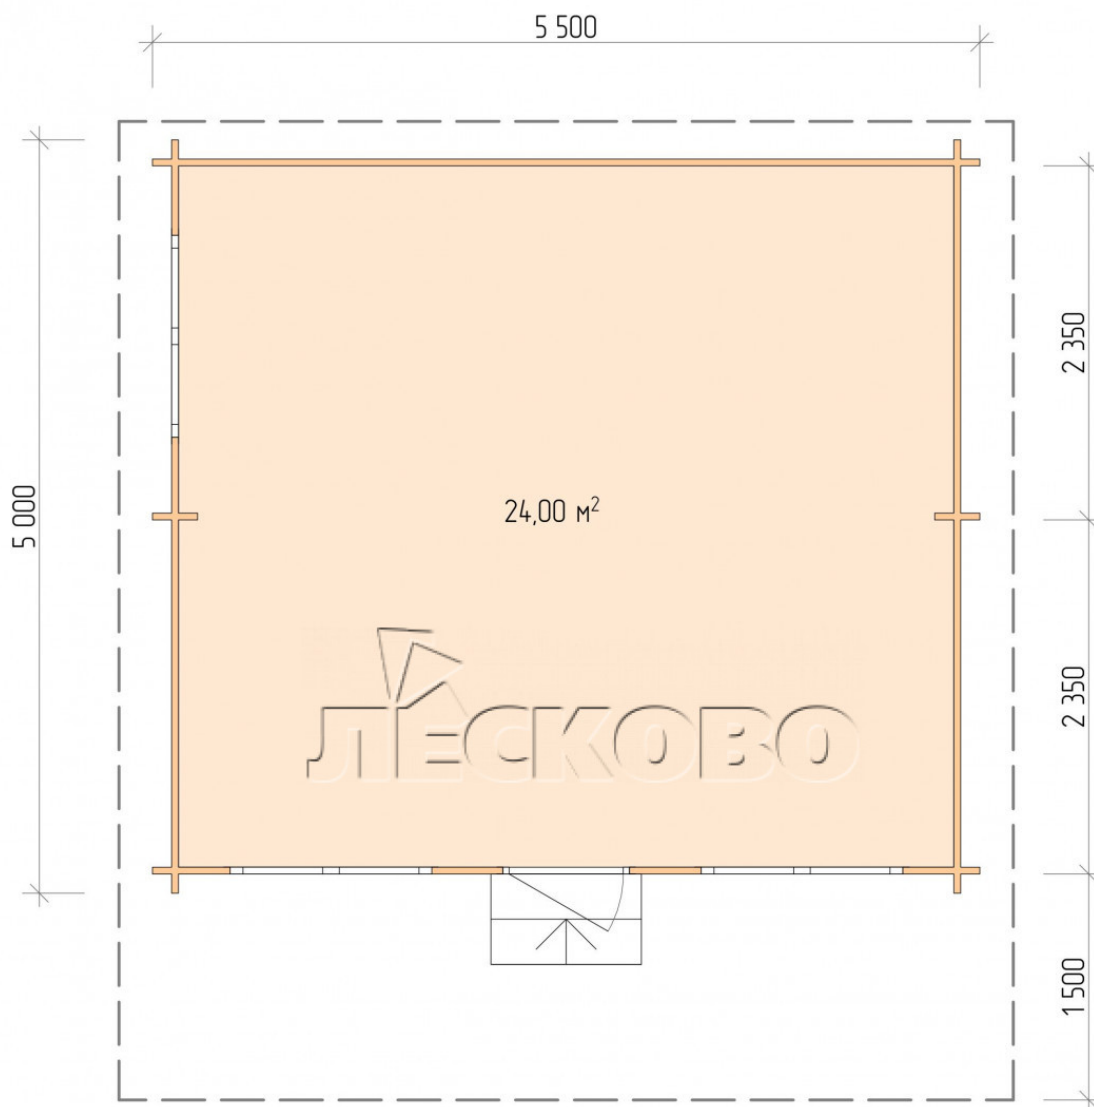

Log Cabin "DSN" series 5.5×5

Project Dimensions

5.5 × 5 / 24.5 m²

Full house set

4,091 €

Timber

45 MM

65 MM
+ 855 €

Project planning

5 500

5 000

24,00
M²

Разрез

House Kit

- Wall kit: 44 × 145mm mini-chamber drying chamber with bowls for the project. The material of the tree is spruce, pine (GOST 8486). Humidity 12-14%. The height of the walls is 2.16 m;
- Logs, lower harness: board 45 × 145 mm chamber drying 10-12%;
- Floors: floorboard 35 mm, Chamber drying;
- Ceiling: imitation of a bar 20 × 135 mm, Chamber drying;
- Wooden windows, glass 4 mm, Single. Treatment with a colorless antiseptic. Hardware;

1.34×0.91 м.2 шт.

- Wooden doors;

0.84×1.885 м.

glass.1 шт.

7. Platbands: dry planed board 20 × 100 mm;

8. Roof: shingles.

9. Skirting board 35 mm.

+7 (927) 738-08-11