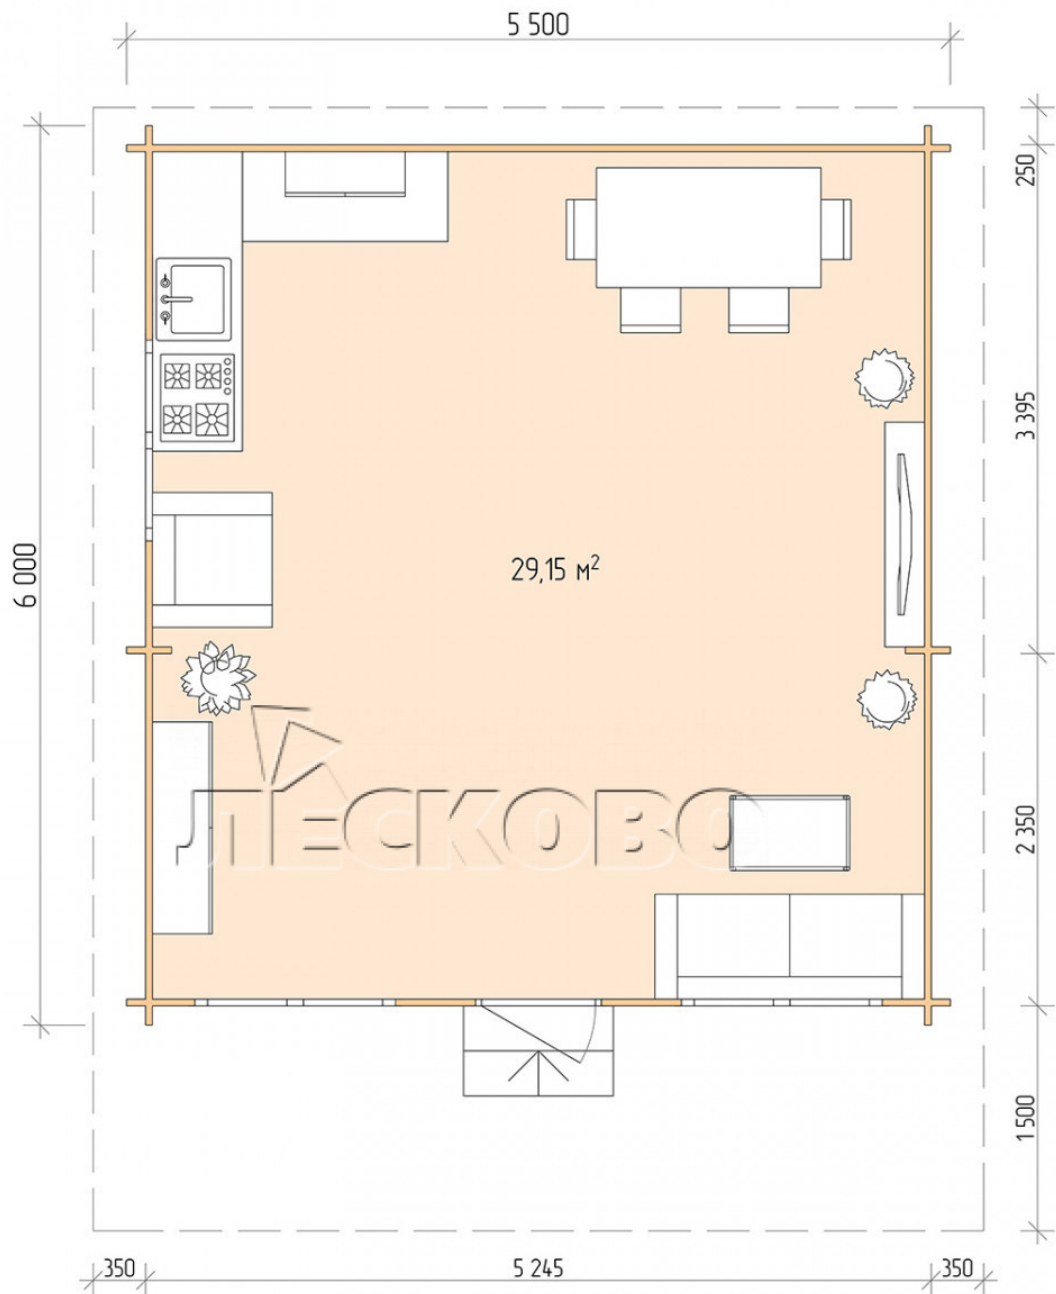

Log Cabin "DSN" series 5.5×6

Project Dimensions

5.5 × 6 / 29.7 m²

Full house set

4,839 €

Timber

45 MM

65 MM
+ 1,038 €

Project planning

5 500

6 000

Разрез

House Kit

- Wall kit: 44 × 145mm mini-chamber drying chamber with bowls for the project. The material of the tree is spruce, pine (GOST 8486). Humidity 12-14%. The height of the walls is 2.16 m;
- Logs, lower harness: board 45 × 145 mm chamber drying 10-12%;
- Floors: floorboard 35 mm, Chamber drying;
- Ceiling: imitation of a bar 20 × 135 mm, Chamber drying;
- Wooden windows, glass 4 mm, Single. Treatment with a colorless antiseptic. Hardware;

1.34×0.91 м.2 шт.

- Wooden doors;

0.84×1.885 м.

glass.1 шт.

7. Platbands: dry planed board 20 × 100 mm;

8. Roof: shingles.

9. Skirting board 35 mm.

+7 (927) 738-08-11