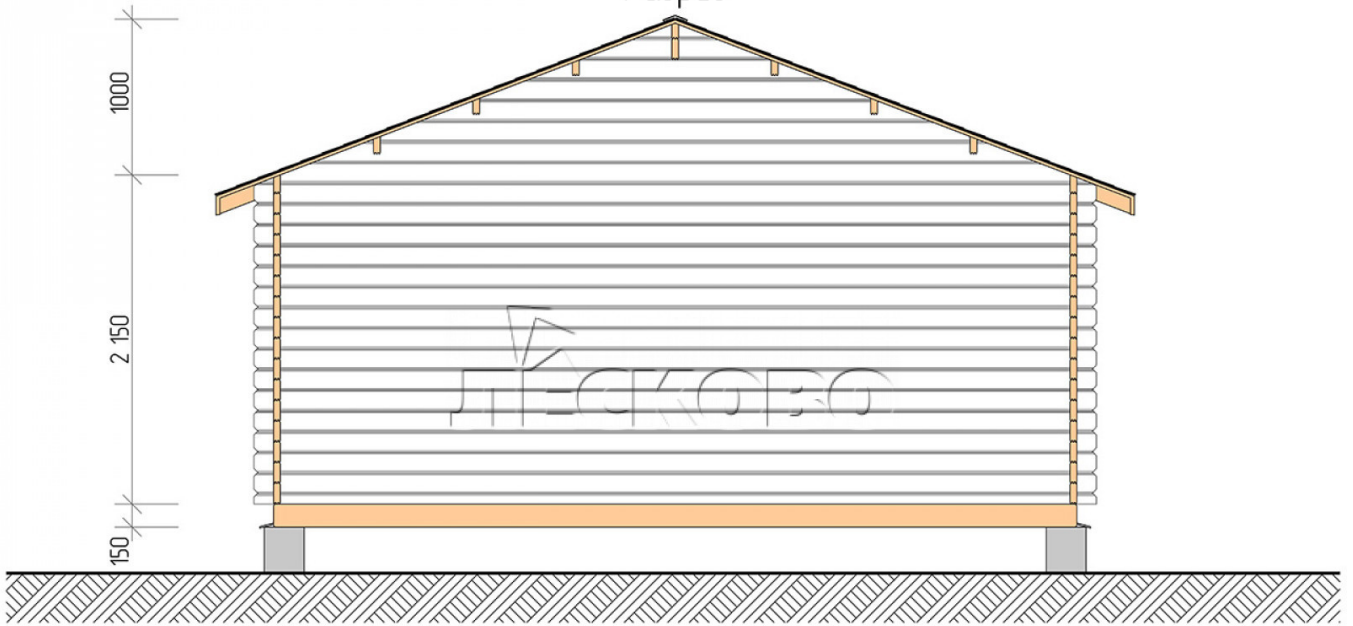

Log Cabin "DSN" series 5.5×6

Project Dimensions

5.5 × 6 / 29.7 m²

Full house set

4,839 €

Timber

45 MM

65 MM
+ 1,038 €

Project planning

5 500

6 000

Разрез

House Kit

- Wall kit: 44 × 145mm mini-chamber drying chamber with bowls for the project. The material of the tree is spruce, pine (GOST 8486). Humidity 12-14%. The height of the walls is 2.16 m;
- Logs, lower harness: board 45 × 145 mm chamber drying 10-12%;
- Floors: floorboard 35 mm, Chamber drying;
- Ceiling: imitation of a bar 20 × 135 mm, Chamber drying;
- Wooden windows, glass 4 mm, Single. Treatment with a colorless antiseptic. Hardware;

1.34×0.91 м.2 шт.

- Wooden doors;

0.84×1.885 м.

glass.1 шт.

7. Platbands: dry planed board 20 × 100 mm;

8. Roof: shingles.

9. Skirting board 35 mm.

+7 (927) 738-08-11