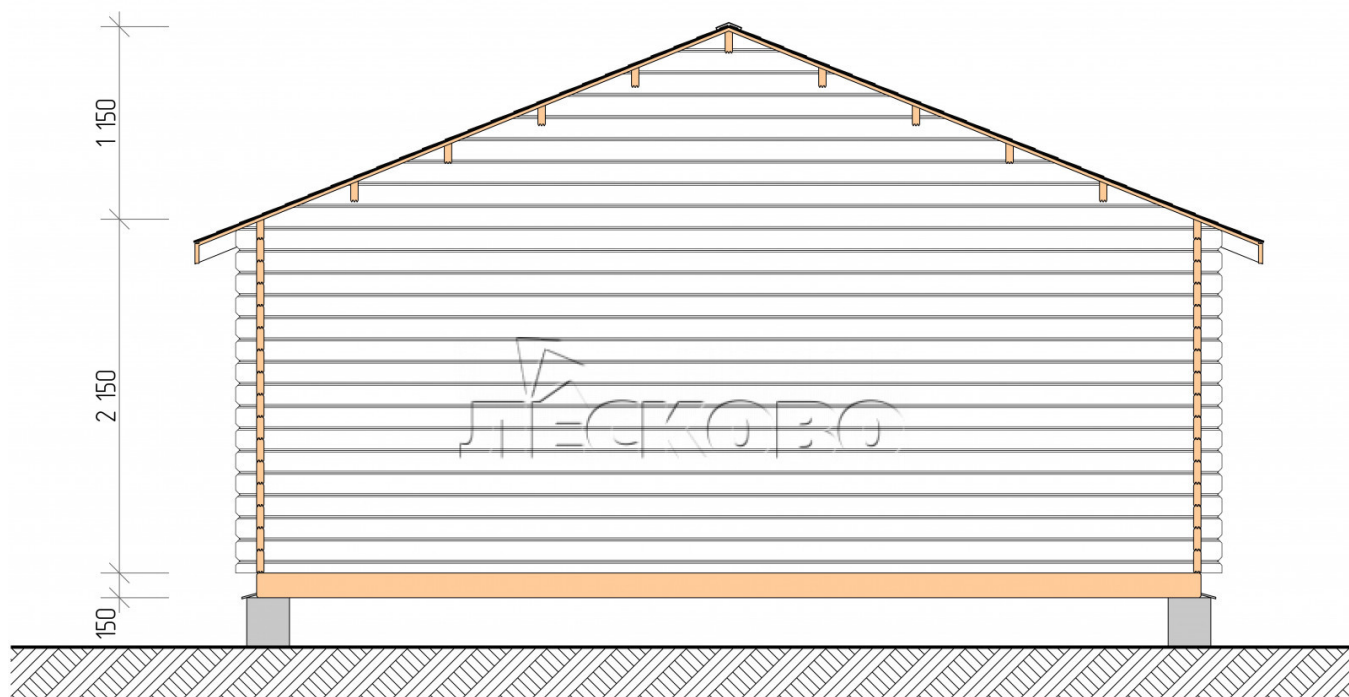

Log Cabin "DSN" series 6×3.5

Project Dimensions

6 × 3.5 / 18.3 m²

Full house set

3,321 €

Timber

45 mm

65 mm
+ 704 €

Project planning

6 000

3 500

Разрез

House Kit

- Wall kit: 44 × 145mm mini-chamber drying chamber with bowls for the project. The material of the tree is spruce, pine (GOST 8486). Humidity 12-14%. The height of the walls is 2.16 m;
- Logs, lower harness: board 45 × 145 mm chamber drying 10-12%;
- Floors: floorboard 35 mm, Chamber drying;
- Ceiling: imitation of a bar 20 × 135 mm, Chamber drying;
- Wooden windows, glass 4 mm, Single. Treatment with a colorless antiseptic. Hardware;

1.34×0.91 м.1 шт.

- Wooden doors;

0.84×1.885 м.

glass.1 шт.

7. Platbands: dry planed board 20 × 100 mm;

8. Roof: shingles.

9. Skirting board 35 mm.

+7 (927) 738-08-11