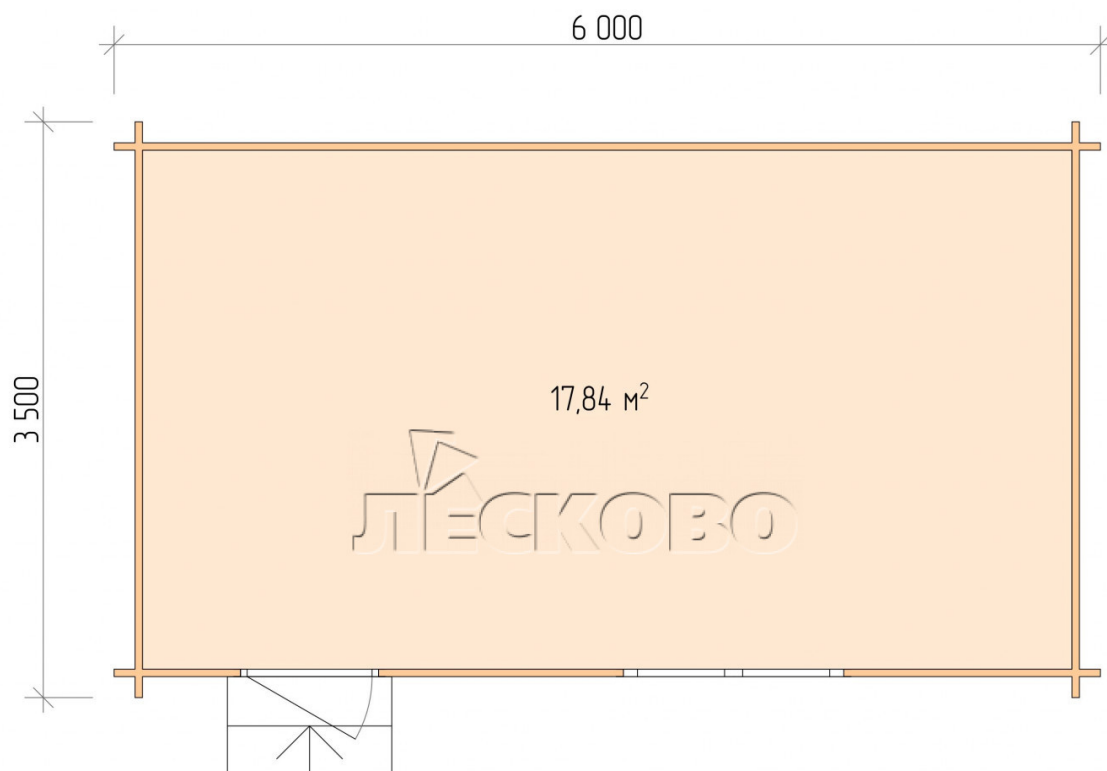

Log Cabin "DSN" series 6×3.5

Project Dimensions

6 × 3.5 / 18.3 m²

Full house set

3,321 €

Timber

45 mm

65 mm
+ 704 €

Project planning

6 000

3 500

Разрез

House Kit

- Wall kit: 44 × 145mm mini-chamber drying chamber with bowls for the project. The material of the tree is spruce, pine (GOST 8486). Humidity 12-14%. The height of the walls is 2.16 m;
- Logs, lower harness: board 45 × 145 mm chamber drying 10-12%;
- Floors: floorboard 35 mm, Chamber drying;
- Ceiling: imitation of a bar 20 × 135 mm, Chamber drying;
- Wooden windows, glass 4 mm, Single. Treatment with a colorless antiseptic. Hardware;

1.34×0.91 м.1 шт.

- Wooden doors;

0.84×1.885 м.

glass.1 шт.

7. Platbands: dry planed board 20 × 100 mm;

8. Roof: shingles.

9. Skirting board 35 mm.

+7 (927) 738-08-11