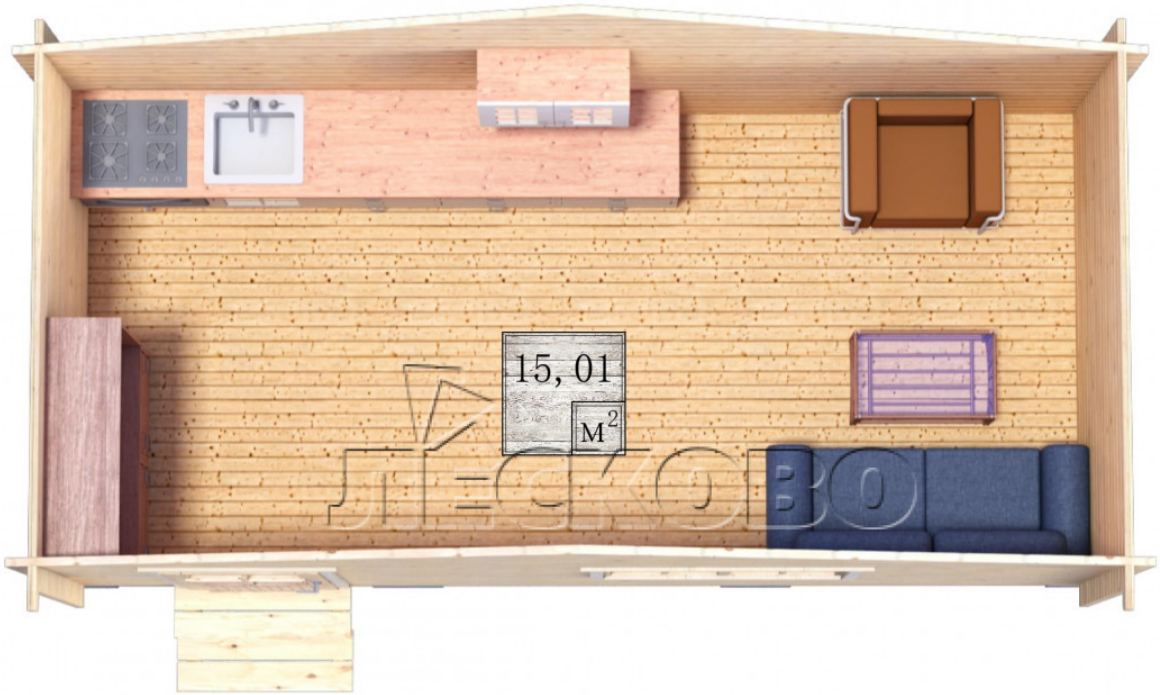

Log Cabin "DSN" series 6×3

Project Dimensions

6 × 3 / 15.4 m²

Full house set

3,012 €

Timber

45 MM

65 MM
+ 668 €

Project planning

6 000

3 000

Разрез

House Kit

- Wall kit: 44 × 145mm mini-chamber drying chamber with bowls for the project. The material of the tree is spruce, pine (GOST 8486). Humidity 12-14%. The height of the walls is 2.16 m;
- Logs, lower harness: board 45 × 145 mm chamber drying 10-12%;
- Floors: floorboard 35 mm, Chamber drying;
- Ceiling: imitation of a bar 20 × 135 mm, Chamber drying;
- Wooden windows, glass 4 mm, Single. Treatment with a colorless antiseptic. Hardware;

1.34×0.91 м.1 шт.

- Wooden doors;

0.84×1.885 м.

glass.1 шт.

7. Platbands: dry planed board 20 × 100 mm;

8. Roof: shingles.

9. Skirting board 35 mm.

+7 (927) 738-08-11