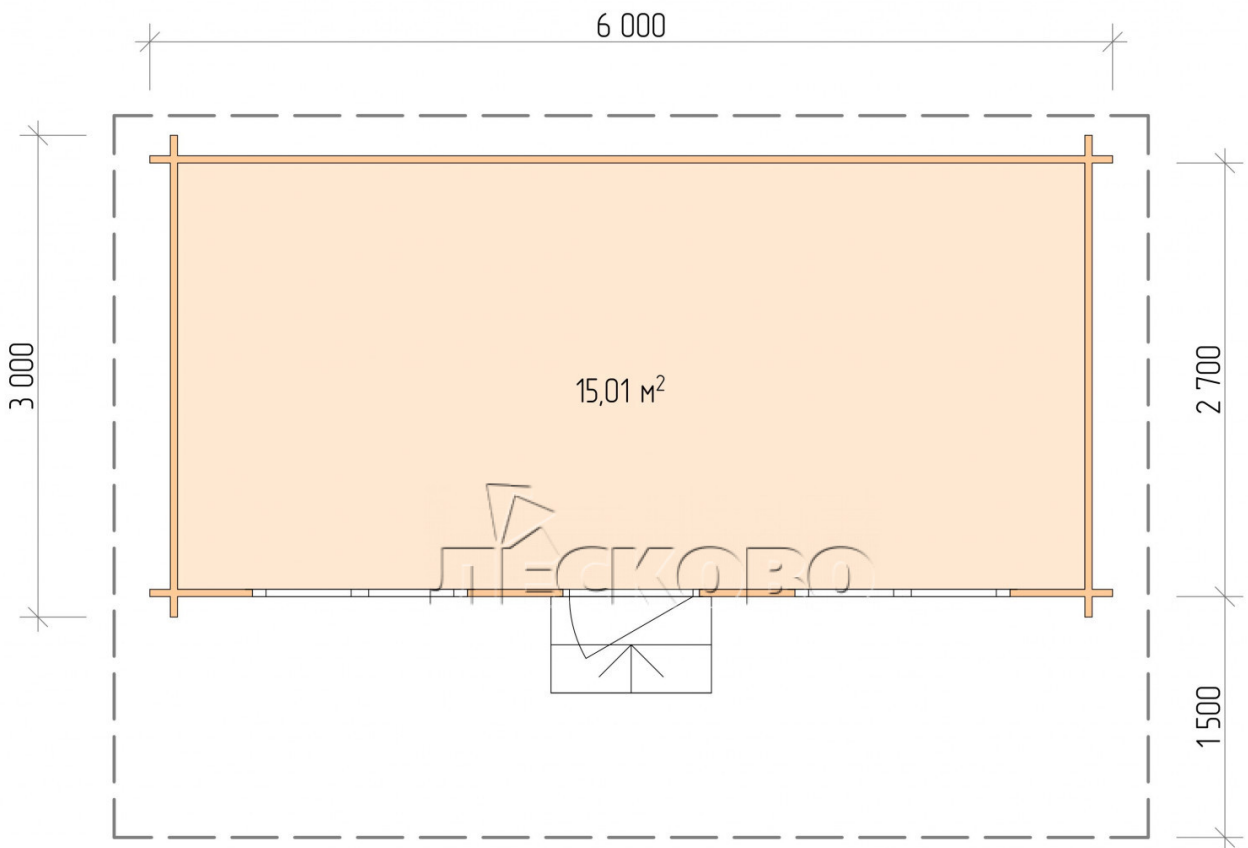

Log Cabin "DSN" series 6×3

Project Dimensions

6 × 3 / 15.4 m²

Full house set

3,012 €

Timber

45 MM

65 MM
+ 668 €

Project planning

6 000

3 000

Разрез

House Kit

- Wall kit: 44 × 145mm mini-chamber drying chamber with bowls for the project. The material of the tree is spruce, pine (GOST 8486). Humidity 12-14%. The height of the walls is 2.16 m;
- Logs, lower harness: board 45 × 145 mm chamber drying 10-12%;
- Floors: floorboard 35 mm, Chamber drying;
- Ceiling: imitation of a bar 20 × 135 mm, Chamber drying;
- Wooden windows, glass 4 mm, Single. Treatment with a colorless antiseptic. Hardware;

1.34×0.91 м.1 шт.

- Wooden doors;

0.84×1.885 м.

glass.1 шт.

7. Platbands: dry planed board 20 × 100 mm;

8. Roof: shingles.

9. Skirting board 35 mm.

+7 (927) 738-08-11