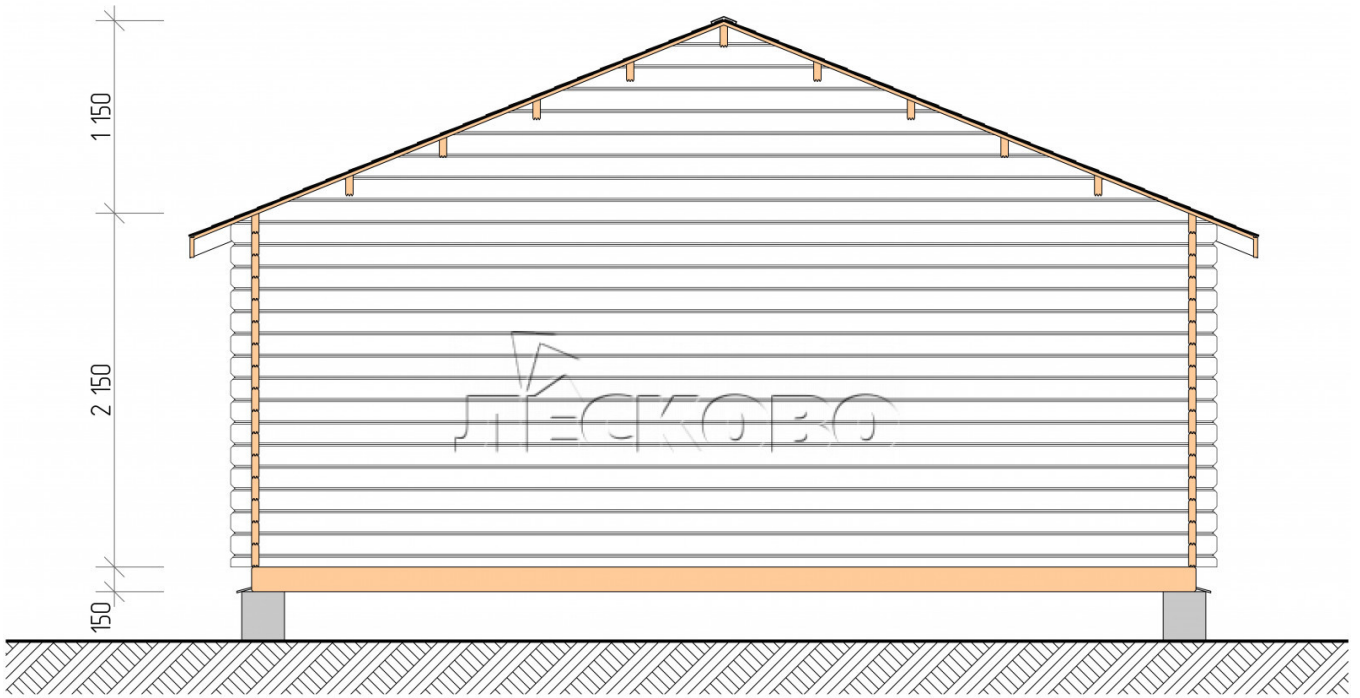

Log Cabin "DSN" series 6×3

Project Dimensions

6 × 3 / 15.4 m²

Full house set

3,012 €

Timber

45 MM

65 MM
+ 668 €

Project planning

6 000

3 000

Разрез

House Kit

- Wall kit: 44 × 145mm mini-chamber drying chamber with bowls for the project. The material of the tree is spruce, pine (GOST 8486). Humidity 12-14%. The height of the walls is 2.16 m;
- Logs, lower harness: board 45 × 145 mm chamber drying 10-12%;
- Floors: floorboard 35 mm, Chamber drying;
- Ceiling: imitation of a bar 20 × 135 mm, Chamber drying;
- Wooden windows, glass 4 mm, Single. Treatment with a colorless antiseptic. Hardware;

1.34×0.91 м.1 шт.

- Wooden doors;

0.84×1.885 м.

glass.1 шт.

7. Platbands: dry planed board 20 × 100 mm;

8. Roof: shingles.

9. Skirting board 35 mm.

+7 (927) 738-08-11