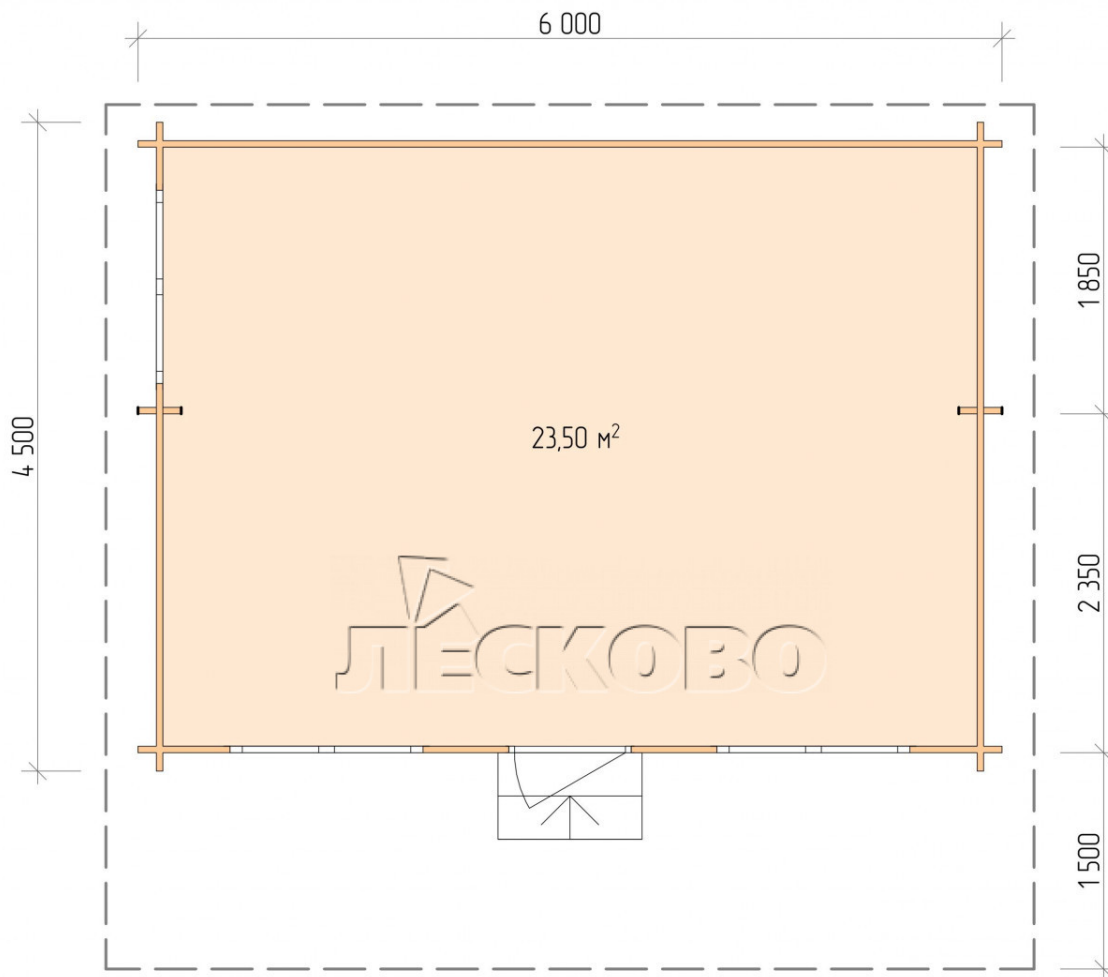

Log Cabin "DSN" series 6×4.5

Project Dimensions

6 × 4.5 / 24 m²

Full house set

4,116 €

Timber

45 MM

65 MM
+ 868 €

Project planning

6 000

4 500

Разрез

House Kit

- Wall kit: 44 × 145mm mini-chamber drying chamber with bowls for the project. The material of the tree is spruce, pine (GOST 8486). Humidity 12-14%. The height of the walls is 2.16 m;
- Logs, lower harness: board 45 × 145 mm chamber drying 10-12%;
- Floors: floorboard 35 mm, Chamber drying;
- Ceiling: imitation of a bar 20 × 135 mm, Chamber drying;
- Wooden windows, glass 4 mm, Single. Treatment with a colorless antiseptic. Hardware;

1.34×0.91 м.2 шт.

- Wooden doors;

0.84×1.885 м.

glass.1 шт.

7. Platbands: dry planed board 20 × 100 mm;

8. Roof: shingles.

9. Skirting board 35 mm.

+7 (927) 738-08-11