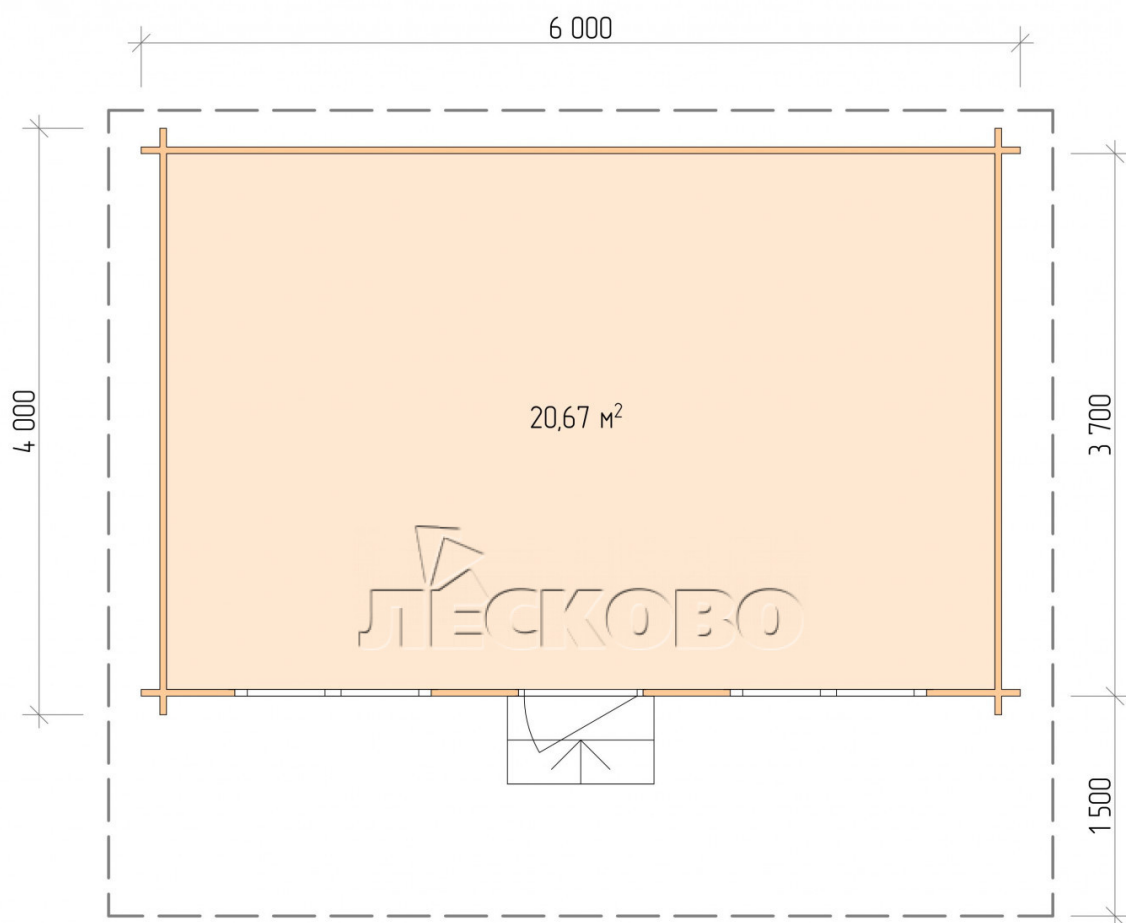

Log Cabin "DSN" series 6×4

Project Dimensions

6 × 4 / 21.1 m²

Full house set

3,656 €

Timber

45 MM

65 MM
+ 782 €

Project planning

6 000

4 000

Разрез

House Kit

- Wall kit: 44 × 145mm mini-chamber drying chamber with bowls for the project. The material of the tree is spruce, pine (GOST 8486). Humidity 12-14%. The height of the walls is 2.16 m;
- Logs, lower harness: board 45 × 145 mm chamber drying 10-12%;
- Floors: floorboard 35 mm, Chamber drying;
- Ceiling: imitation of a bar 20 × 135 mm, Chamber drying;
- Wooden windows, glass 4 mm, Single. Treatment with a colorless antiseptic. Hardware;

1.34×0.91 м.1 шт.

- Wooden doors;

0.84×1.885 м.

glass.1 шт.

7. Platbands: dry planed board 20 × 100 mm;

8. Roof: shingles.

9. Skirting board 35 mm.

+7 (927) 738-08-11