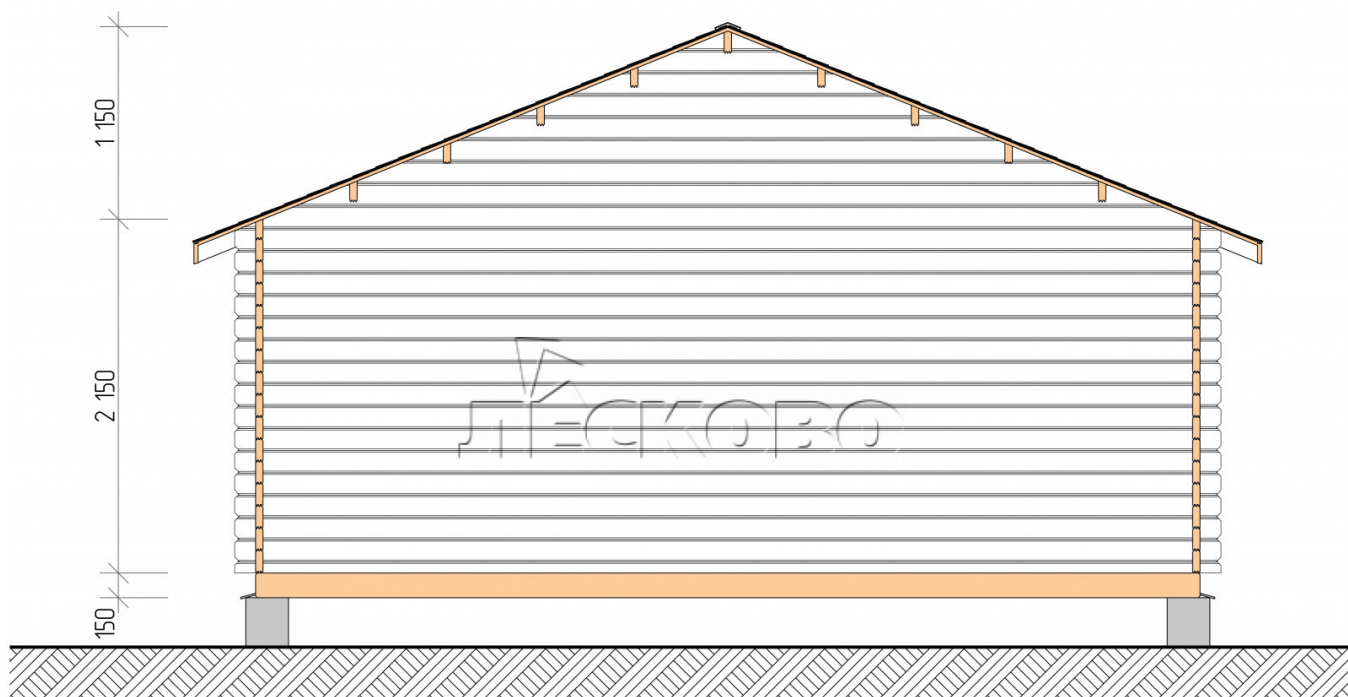

Log Cabin "DSN" series 6×4

Project Dimensions

6 × 4 / 21.1 m²

Full house set

3,656 €

Timber

45 MM

65 MM
+ 782 €

Project planning

6 000

4 000

Разрез

House Kit

- Wall kit: 44 × 145mm mini-chamber drying chamber with bowls for the project. The material of the tree is spruce, pine (GOST 8486). Humidity 12-14%. The height of the walls is 2.16 m;
- Logs, lower harness: board 45 × 145 mm chamber drying 10-12%;
- Floors: floorboard 35 mm, Chamber drying;
- Ceiling: imitation of a bar 20 × 135 mm, Chamber drying;
- Wooden windows, glass 4 mm, Single. Treatment with a colorless antiseptic. Hardware;

1.34×0.91 м.1 шт.

- Wooden doors;

0.84×1.885 м.

glass.1 шт.

7. Platbands: dry planed board 20 × 100 mm;

8. Roof: shingles.

9. Skirting board 35 mm.

+7 (927) 738-08-11