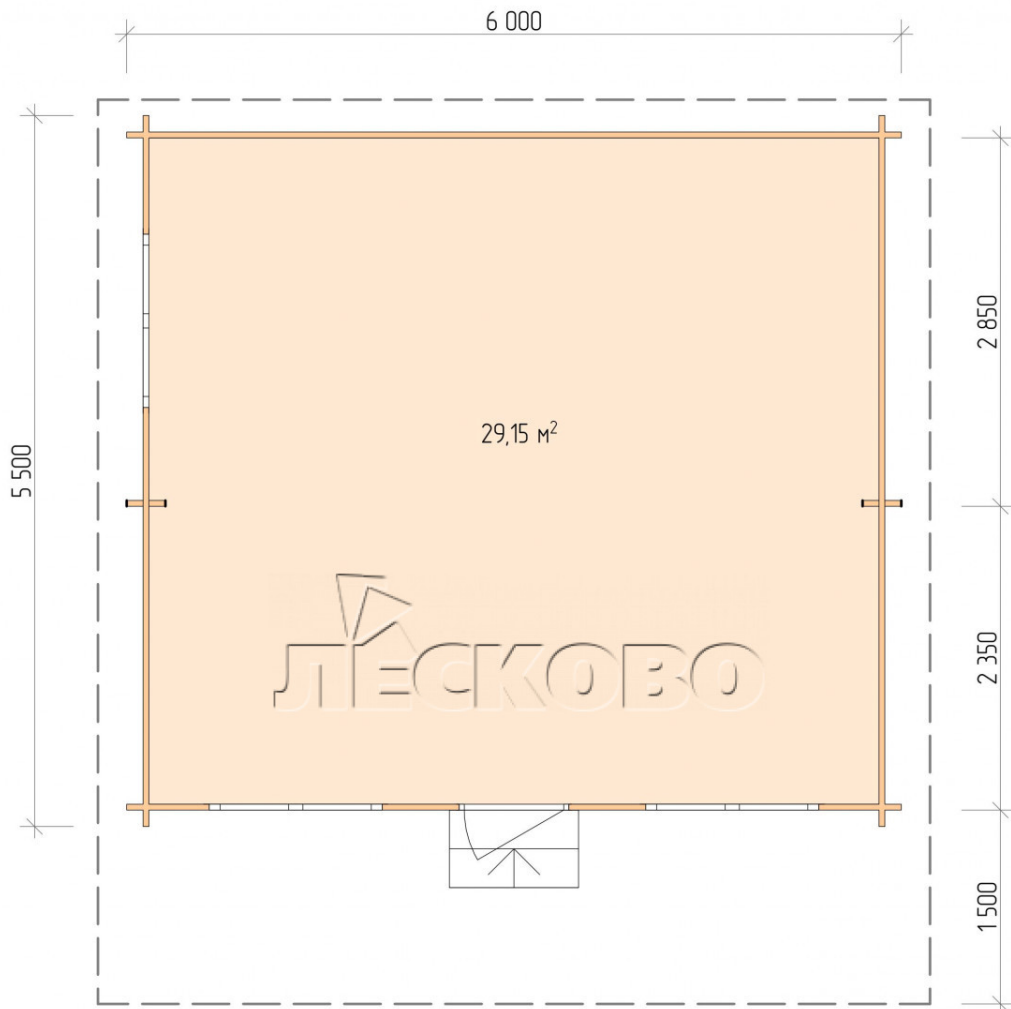

Log Cabin "DSN" series 6×5.5

Project Dimensions

6 × 5.5 / 29.7 m²

Full house set

4,496 €

Timber

45 MM

65 MM
+ 947 €

Project planning

6 000

5 500

Разрез

House Kit

- Wall kit: 44 × 145mm mini-chamber drying chamber with bowls for the project. The material of the tree is spruce, pine (GOST 8486). Humidity 12-14%. The height of the walls is 2.16 m;
- Logs, lower harness: board 45 × 145 mm chamber drying 10-12%;
- Floors: floorboard 35 mm, Chamber drying;
- Ceiling: imitation of a bar 20 × 135 mm, Chamber drying;
- Wooden windows, glass 4 mm, Single. Treatment with a colorless antiseptic. Hardware;

1.34×0.91 м.2 шт.

- Wooden doors;

0.84×1.885 м.

glass.1 шт.

7. Platbands: dry planed board 20 × 100 mm;

8. Roof: shingles.

9. Skirting board 35 mm.

+7 (927) 738-08-11