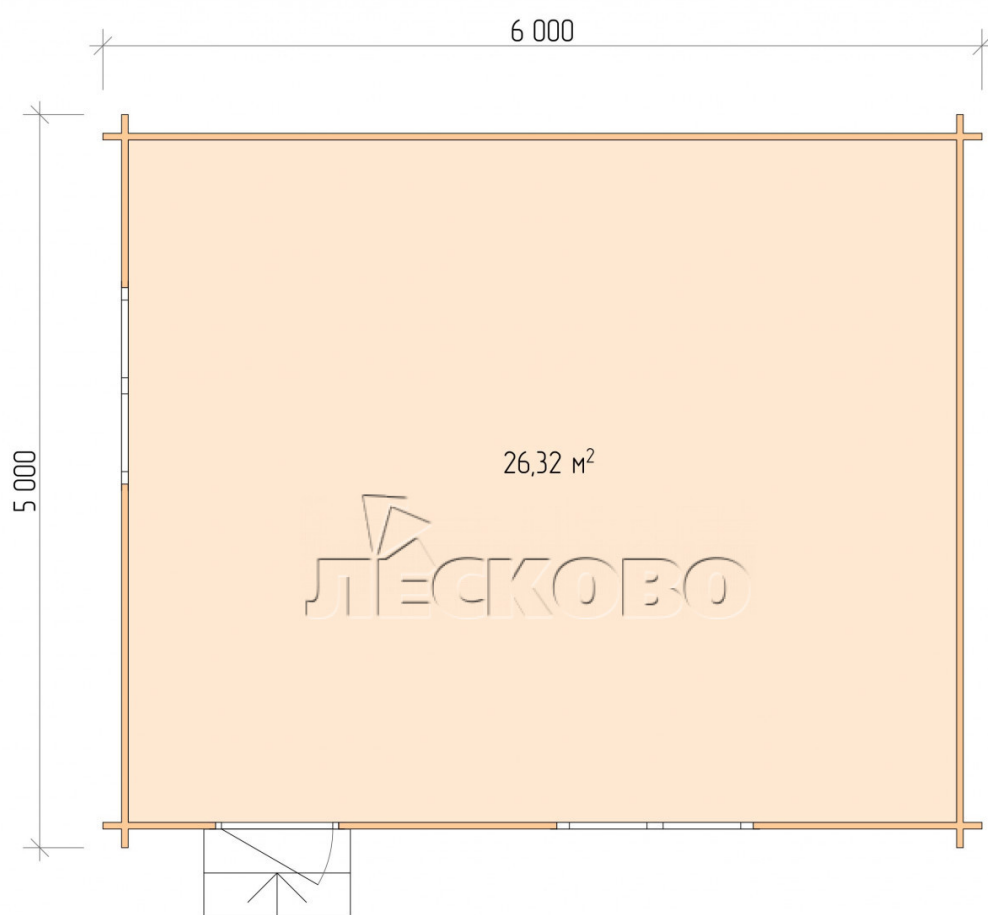

Log Cabin "DSN" series 6×5

Project Dimensions

6 × 5 / 26.8 m²

Full house set

4,380 €

Timber

45 MM

65 MM
+ 910 €

Project planning

6 000

5 000

26,32

M²

Разрез

House Kit

- Wall kit: 44 × 145mm mini-chamber drying chamber with bowls for the project. The material of the tree is spruce, pine (GOST 8486). Humidity 12-14%. The height of the walls is 2.16 m;
- Logs, lower harness: board 45 × 145 mm chamber drying 10-12%;
- Floors: floorboard 35 mm, Chamber drying;
- Ceiling: imitation of a bar 20 × 135 mm, Chamber drying;
- Wooden windows, glass 4 mm, Single. Treatment with a colorless antiseptic. Hardware;

1.34×0.91 м.2 шт.

- Wooden doors;

0.84×1.885 м.

glass.1 шт.

7. Platbands: dry planed board 20 × 100 mm;

8. Roof: shingles.

9. Skirting board 35 mm.

+7 (927) 738-08-11