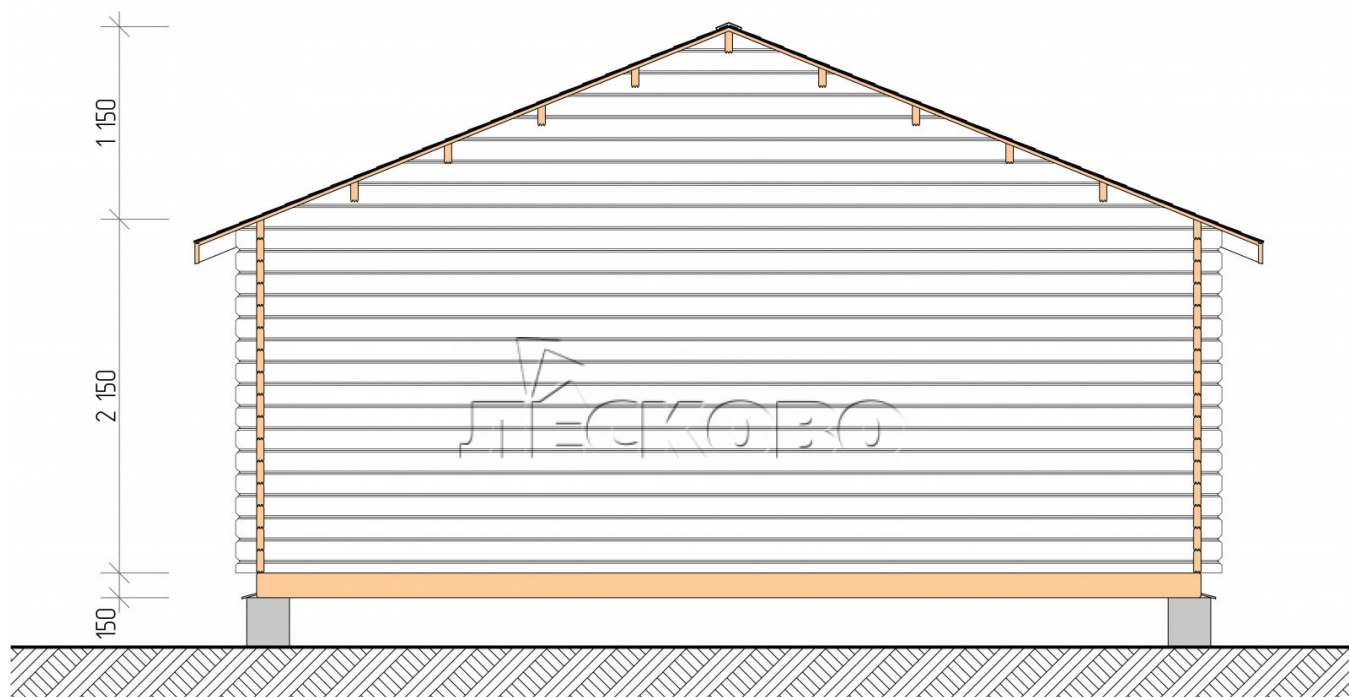

Log Cabin "DSN" series 6×5

Project Dimensions

6 × 5 / 26.8 m²

Full house set

4,380 €

Timber

45 MM

65 MM
+ 910 €

Project planning

6 000

5 000

26,32

M²

Разрез

House Kit

- Wall kit: 44 × 145mm mini-chamber drying chamber with bowls for the project. The material of the tree is spruce, pine (GOST 8486). Humidity 12-14%. The height of the walls is 2.16 m;
- Logs, lower harness: board 45 × 145 mm chamber drying 10-12%;
- Floors: floorboard 35 mm, Chamber drying;
- Ceiling: imitation of a bar 20 × 135 mm, Chamber drying;
- Wooden windows, glass 4 mm, Single. Treatment with a colorless antiseptic. Hardware;

1.34×0.91 м.2 шт.

- Wooden doors;

0.84×1.885 м.

glass.1 шт.

7. Platbands: dry planed board 20 × 100 mm;

8. Roof: shingles.

9. Skirting board 35 mm.

+7 (927) 738-08-11