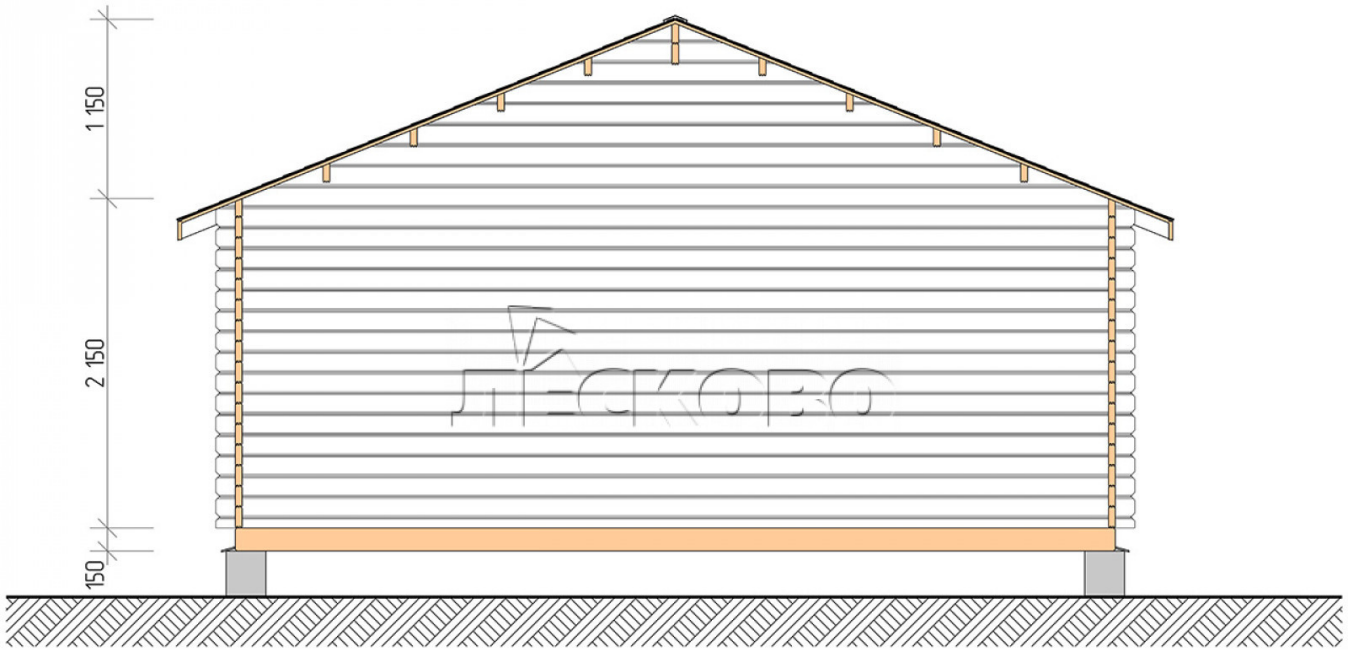

Log Cabin "DSN" series 6×6

Project Dimensions

6 × 6 / 32.5 m²

Full house set

5,264 €

Timber

45 MM

65 MM
+ 1,155 €

Project planning

Разрез

House Kit

- Wall kit: 44 × 145mm mini-chamber drying chamber with bowls for the project. The material of the tree is spruce, pine (GOST 8486). Humidity 12-14%. The height of the walls is 2.16 m;
- Logs, lower harness: board 45 × 145 mm chamber drying 10-12%;
- Floors: floorboard 35 mm, Chamber drying;
- Ceiling: imitation of a bar 20 × 135 mm, Chamber drying;
- Wooden windows, glass 4 mm, Single. Treatment with a colorless antiseptic. Hardware;

1.34×0.91 м.2 шт.

- Wooden doors;

0.84×1.885 м.

glass.1 шт.

7. Platbands: dry planed board 20 × 100 mm;

8. Roof: shingles.

9. Skirting board 35 mm.

+7 (927) 738-08-11