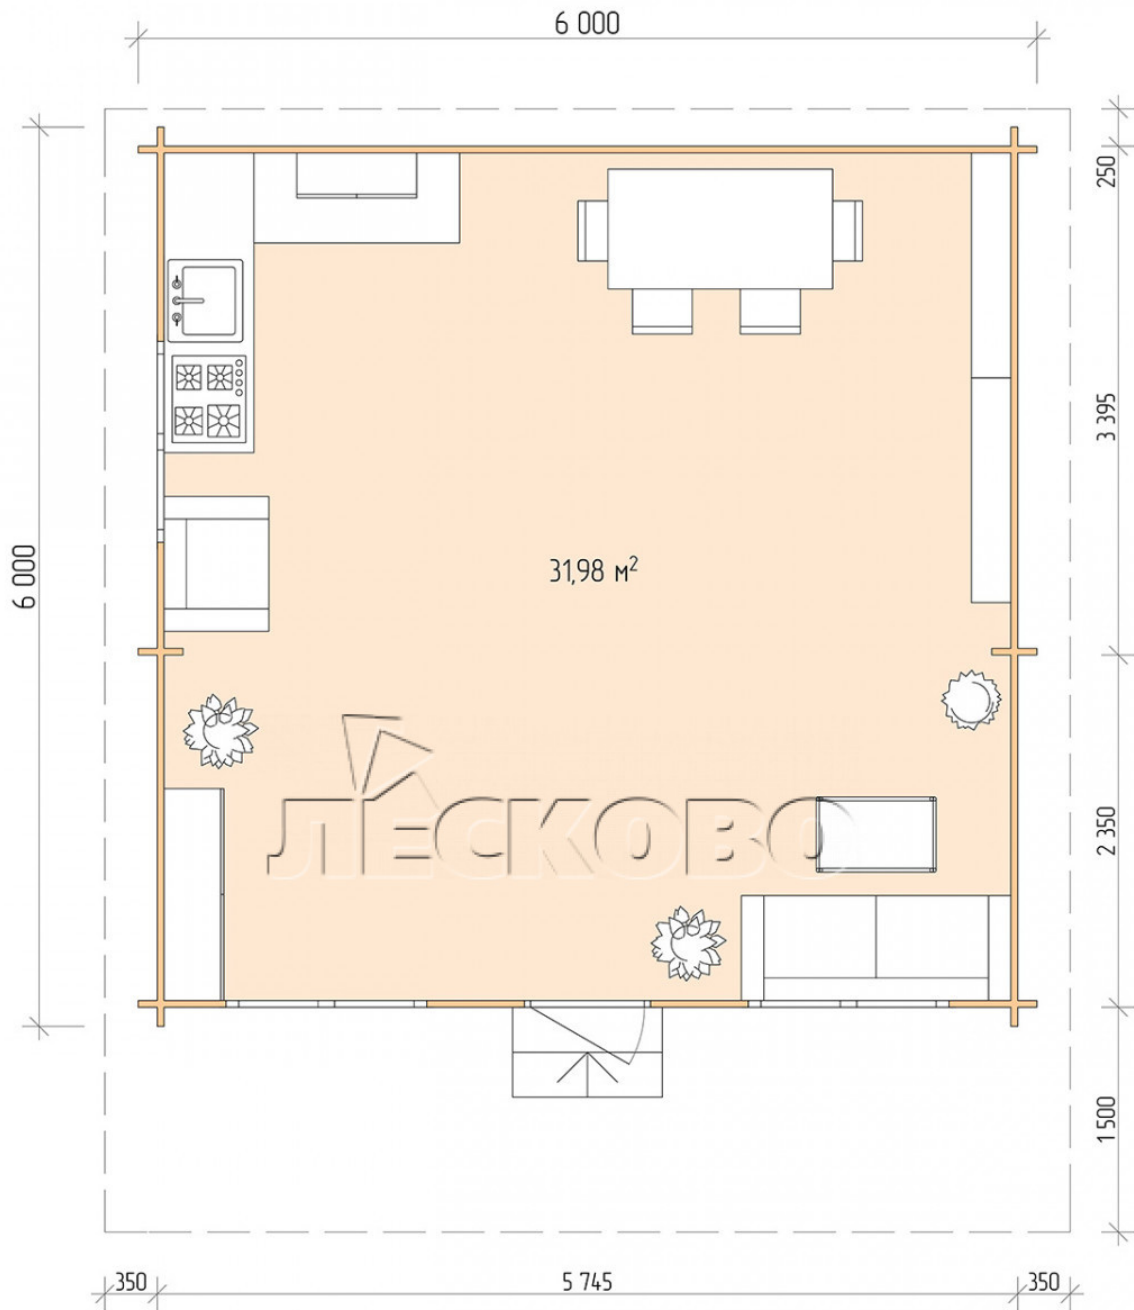

Log Cabin "DSN" series 6×6

Project Dimensions

6 × 6 / 32.5 m²

Full house set

5,264 €

Timber

45 MM

65 MM
+ 1,155 €

Project planning

Разрез

House Kit

- Wall kit: 44 × 145mm mini-chamber drying chamber with bowls for the project. The material of the tree is spruce, pine (GOST 8486). Humidity 12-14%. The height of the walls is 2.16 m;
- Logs, lower harness: board 45 × 145 mm chamber drying 10-12%;
- Floors: floorboard 35 mm, Chamber drying;
- Ceiling: imitation of a bar 20 × 135 mm, Chamber drying;
- Wooden windows, glass 4 mm, Single. Treatment with a colorless antiseptic. Hardware;

1.34×0.91 м.2 шт.

- Wooden doors;

0.84×1.885 м.

glass.1 шт.

7. Platbands: dry planed board 20 × 100 mm;

8. Roof: shingles.

9. Skirting board 35 mm.

+7 (927) 738-08-11