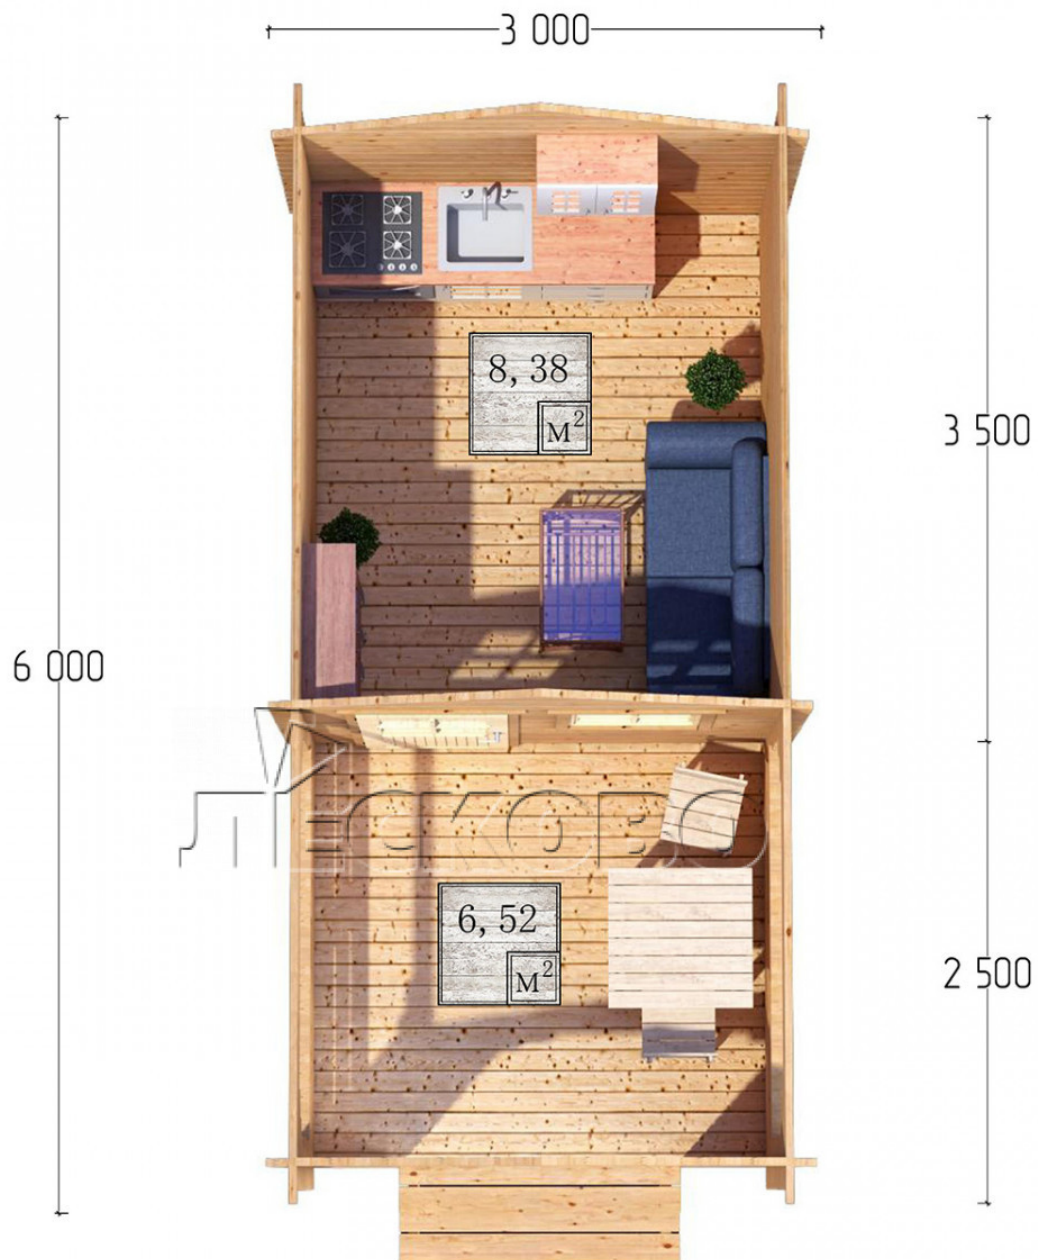

## Log Cabin "DSV" series 3×3.5

Project Dimensions

3 × 3.5 / 15.4 m<sup>2</sup>

Full house set

**2,505 €**

### Timber

45 MM

65 MM  
+ 578 €

# Разрез

## House Kit

- Wall kit: 44 × 145mm mini-chamber drying chamber with bowls for the project. The material of the tree is spruce, pine (GOST 8486). Humidity 12-14%. The height of the walls is 2.16 m;

- Logs, lower harness: board 45 × 145 mm chamber drying 10-12%;
- Floors: floorboard 35 mm, Chamber drying;
- Ceiling: imitation of a bar 20 × 135 mm, Chamber drying;
- Wooden windows, glass 4 mm, Single. Treatment with a colorless antiseptic. Hardware;