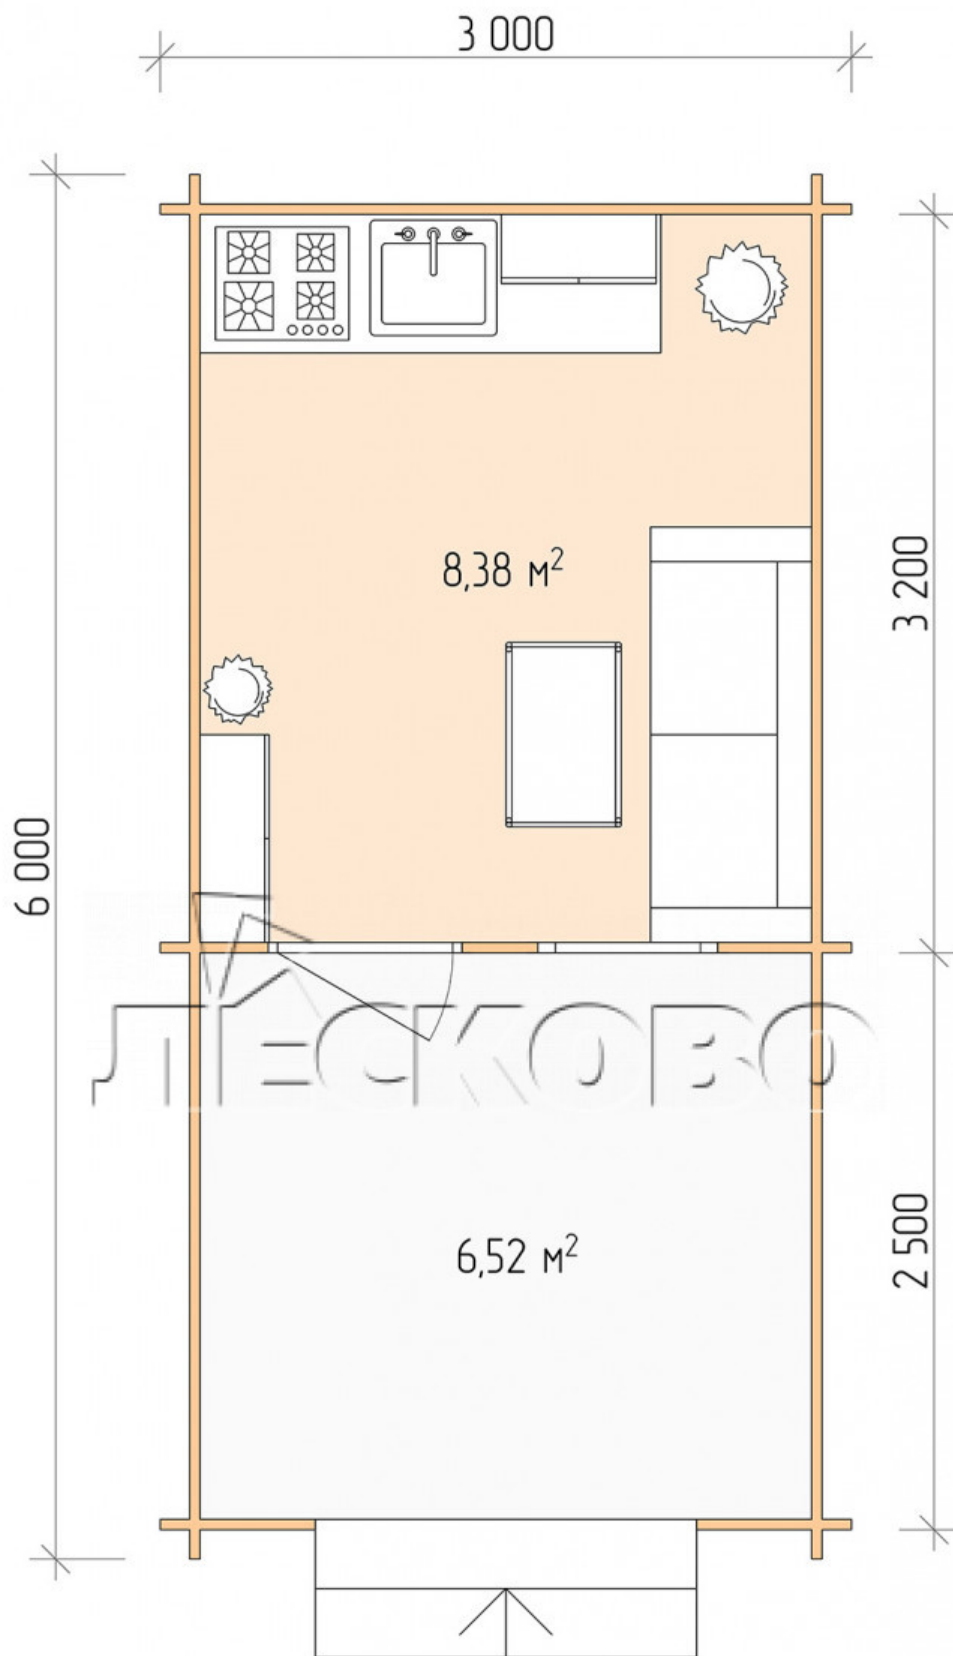

## Log Cabin "DSV" series 3×3.5

Project Dimensions

3 × 3.5 / 15.4 m<sup>2</sup>

Full house set

**2,505 €**

### Timber

45 MM

65 MM  
+ 578 €

# Разрез

## House Kit

- Wall kit: 44 × 145mm mini-chamber drying chamber with bowls for the project. The material of the tree is spruce, pine (GOST 8486). Humidity 12-14%. The height of the walls is 2.16 m;

- Logs, lower harness: board 45 × 145 mm chamber drying 10-12%;
- Floors: floorboard 35 mm, Chamber drying;
- Ceiling: imitation of a bar 20 × 135 mm, Chamber drying;
- Wooden windows, glass 4 mm, Single. Treatment with a colorless antiseptic. Hardware;