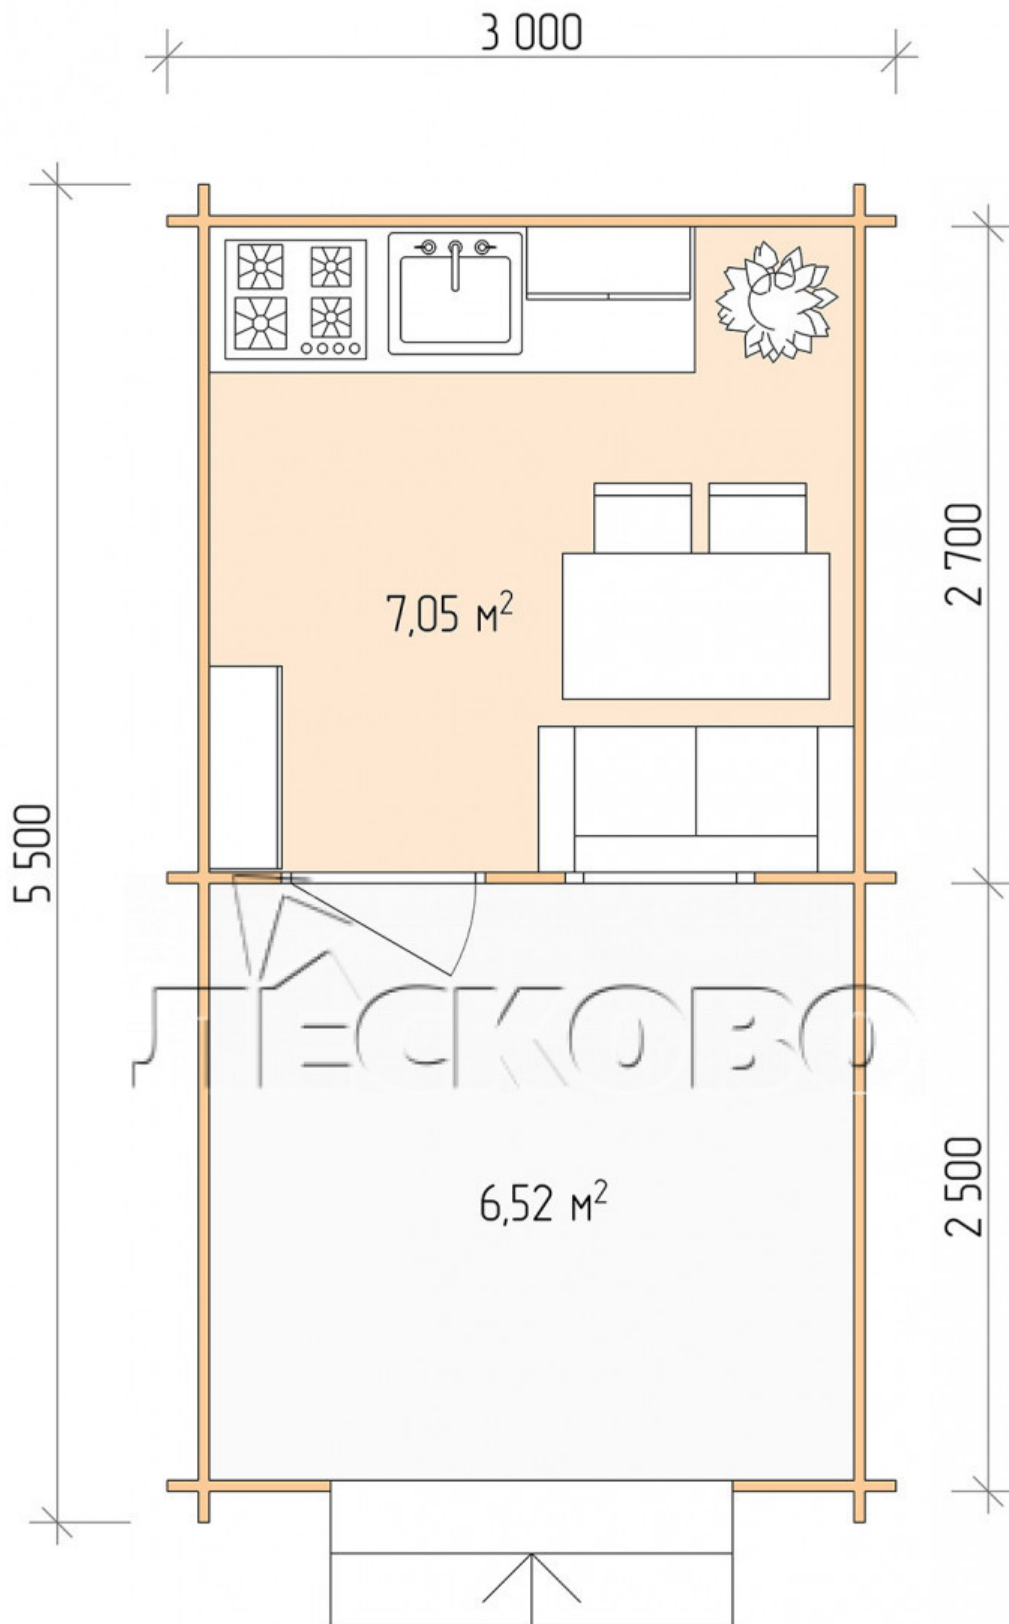

Log Cabin "DSV" 3x3

Project Dimensions

3 × 3 / 14.1 m²

Full house set

2,303 €

Timber

45 MM

65 MM
+ 514 €

Project planning

Разрез

House Kit

- Wall kit: 44 × 145mm mini-chamber drying chamber with bowls for the project. The material of the tree is spruce, pine (GOST 8486). Humidity 12-14%. The height of the walls is 2.16 m;

- Logs, lower harness: board 45 × 145 mm chamber drying 10-12%;
- Floors: floorboard 35 mm, Chamber drying;
- Ceiling: imitation of a bar 20 × 135 mm, Chamber drying;
- Wooden windows, glass 4 mm, Single. Treatment with a colorless antiseptic. Hardware;

0.87×0.78 м.1 шт.

- Wooden doors;

0.84×1.885 м.

glass.1 шт.

7. Platbands: dry planed board 20 × 100 mm;

8. Roof: shingles.

9. Skirting board 35 mm.

+7 (927) 738-08-11