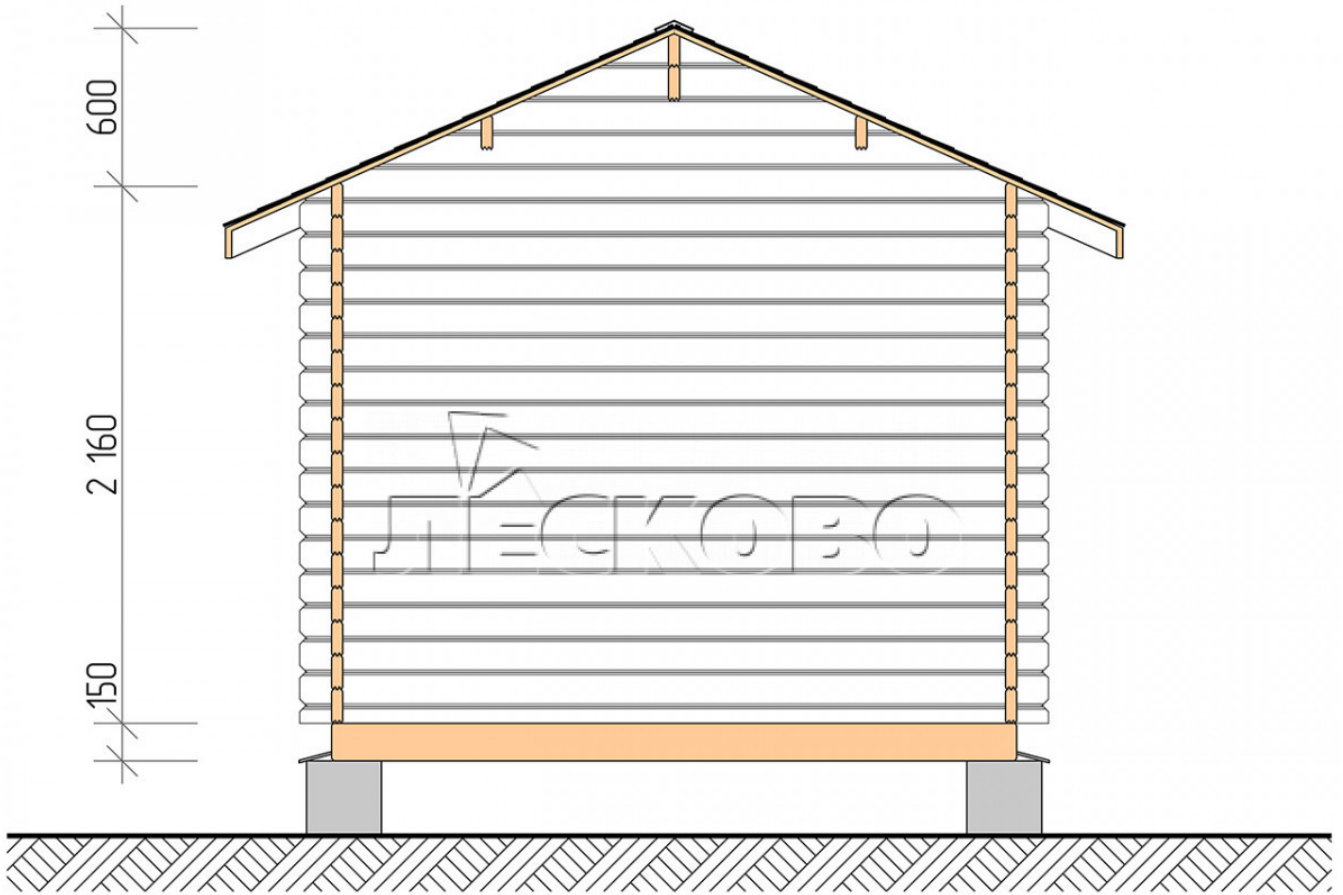

Log Cabin "DSV" 3x3

Project Dimensions

3 × 3 / 14.1 m²

Full house set

2,303 €

Timber

45 MM

65 MM
+ 514 €

Project planning

Разрез

House Kit

- Wall kit: 44 × 145mm mini-chamber drying chamber with bowls for the project. The material of the tree is spruce, pine (GOST 8486). Humidity 12-14%. The height of the walls is 2.16 m;