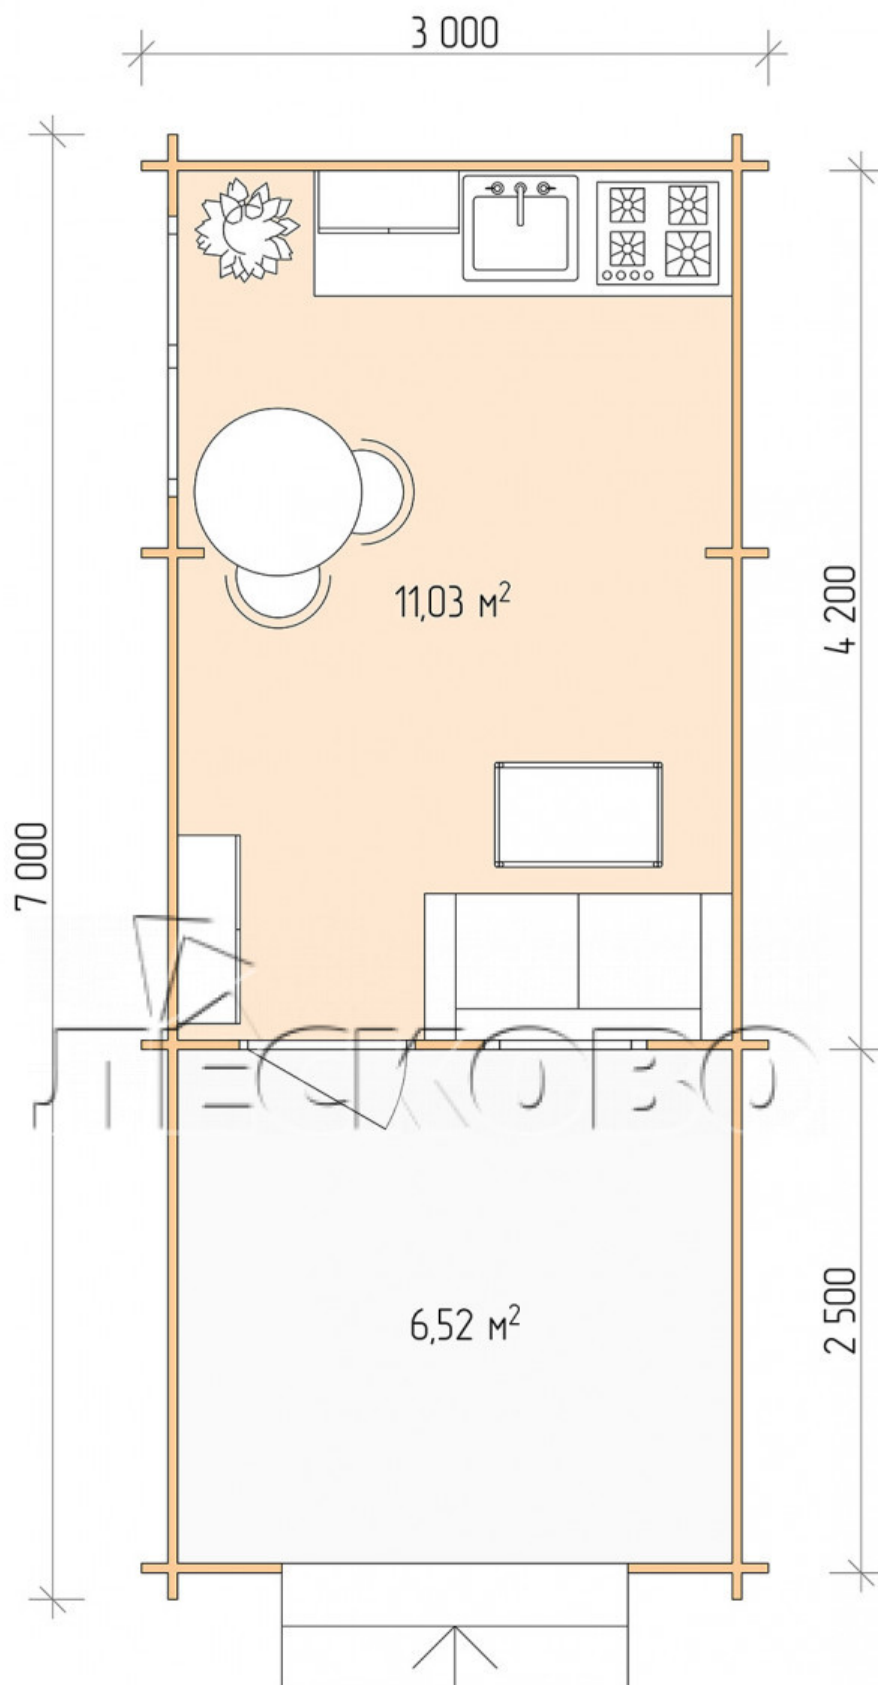

Log Cabin "DSV" series 3×4.5

Project Dimensions

3 × 4.5 / 18.1 m²

Full house set

2,999 €

Timber

45 MM

65 MM
+ 662 €

Project planning

Разрез

House Kit

- Wall kit: 44 × 145mm mini-chamber drying chamber with bowls for the project. The material of the tree is spruce, pine (GOST 8486). Humidity 12-14%. The height of the walls is 2.16 m;

- Logs, lower harness: board 45 × 145 mm chamber drying 10-12%;
- Floors: floorboard 35 mm, Chamber drying;
- Ceiling: imitation of a bar 20 × 135 mm, Chamber drying;
- Wooden windows, glass 4 mm, Single. Treatment with a colorless antiseptic. Hardware;

0.87×0.78 м.1 шт.

1.34×0.91 м.1 шт.

- Wooden doors;

0.84×1.885 м.

glass.1 шт.

7. Platbands: dry planed board 20 × 100 mm;

8. Roof: shingles.

9. Skirting board 35 mm.