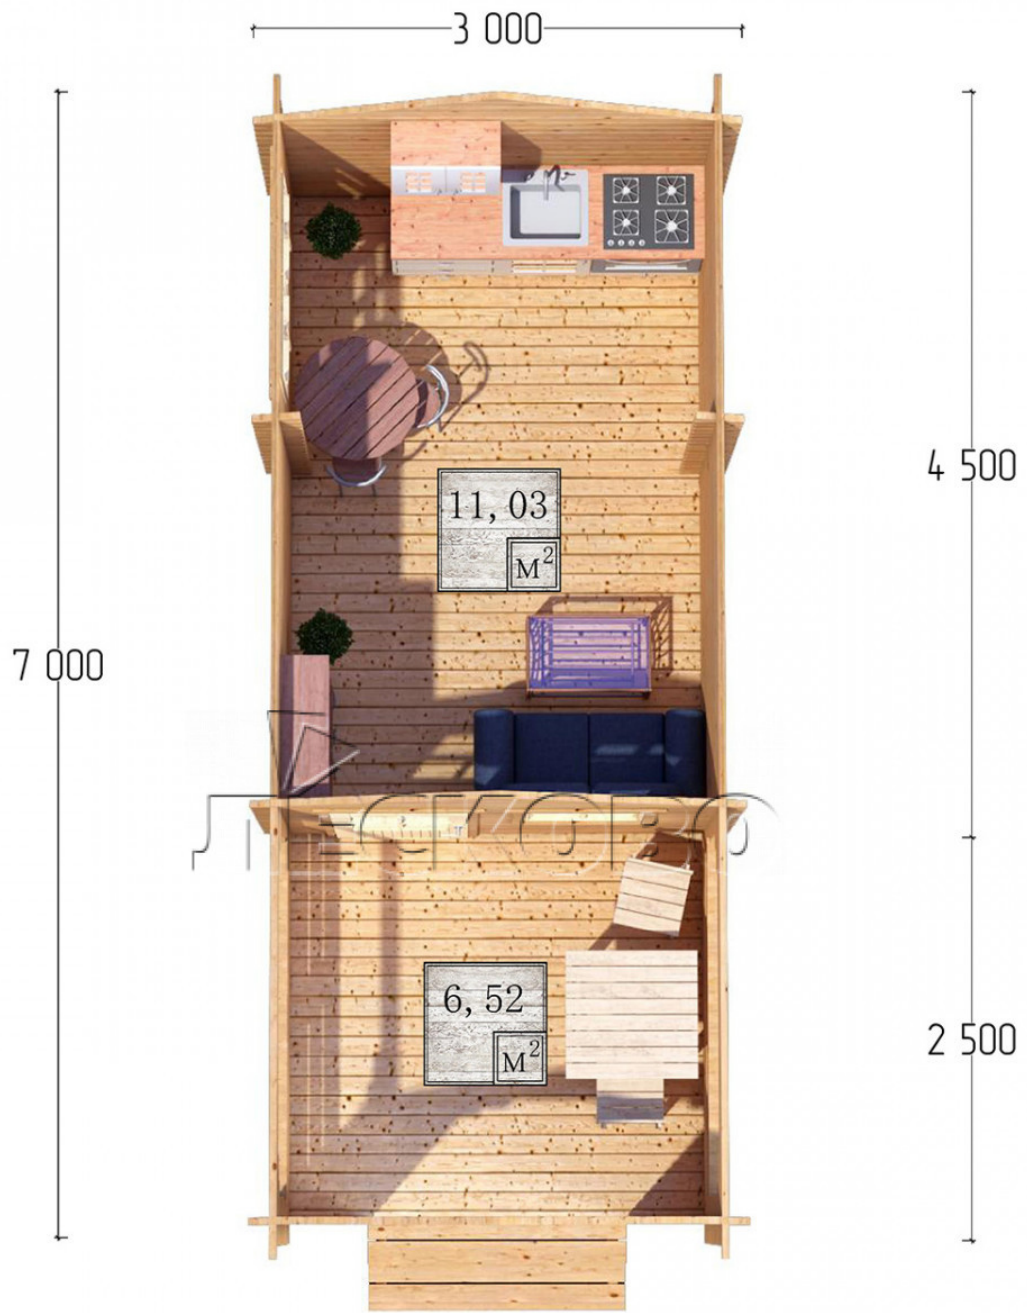

Log Cabin "DSV" series 3×4.5

Project Dimensions

3 × 4.5 / 18.1 m²

Full house set

2,999 €

Timber

45 MM

65 MM
+ 662 €

Project planning

Разрез

House Kit

- Wall kit: 44 × 145mm mini-chamber drying chamber with bowls for the project. The material of the tree is spruce, pine (GOST 8486). Humidity 12-14%. The height of the walls is 2.16 m;

- Logs, lower harness: board 45 × 145 mm chamber drying 10-12%;
- Floors: floorboard 35 mm, Chamber drying;
- Ceiling: imitation of a bar 20 × 135 mm, Chamber drying;
- Wooden windows, glass 4 mm, Single. Treatment with a colorless antiseptic. Hardware;

0.87×0.78 м.1 шт.

1.34×0.91 м.1 шт.

- Wooden doors;

0.84×1.885 м.

glass.1 шт.

7. Platbands: dry planed board 20 × 100 mm;

8. Roof: shingles.

9. Skirting board 35 mm.