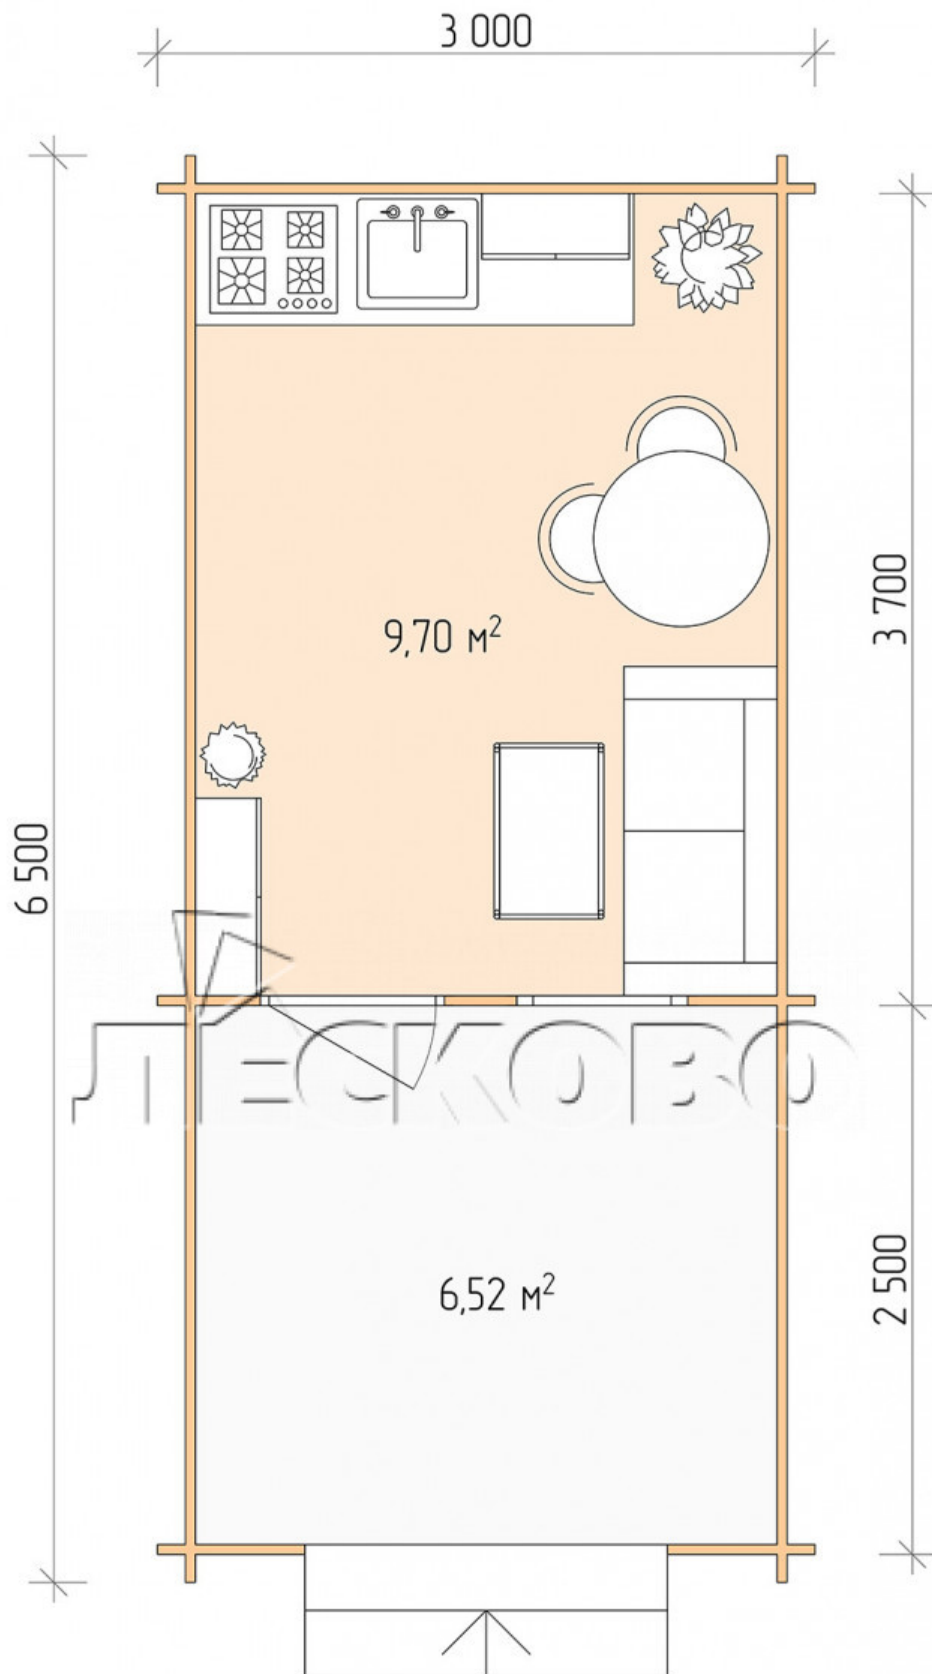

## Log Cabin "DSV" series 3x4

Project Dimensions

3 × 4 / 16.8 m<sup>2</sup>

Full house set

**2,773 €**

# Разрез

## House Kit

- Wall kit: 44 × 145mm mini-chamber drying chamber with bowls for the project. The material of the tree is spruce, pine (GOST 8486). Humidity 12-14%. The height of the walls is 2.16 m;

- Logs, lower harness: board 45 × 145 mm chamber drying 10-12%;
- Floors: floorboard 35 mm, Chamber drying;
- Ceiling: imitation of a bar 20 × 135 mm, Chamber drying;
- Wooden windows, glass 4 mm, Single. Treatment with a colorless antiseptic. Hardware;

0.87×0.78 м.1 шт.

- Wooden doors;

0.84×1.885 м.

glass.1 шт.

7. Platbands: dry planed board 20 × 100 mm;

8. Roof: shingles.

9. Skirting board 35 mm.

+7 (927) 738-08-11