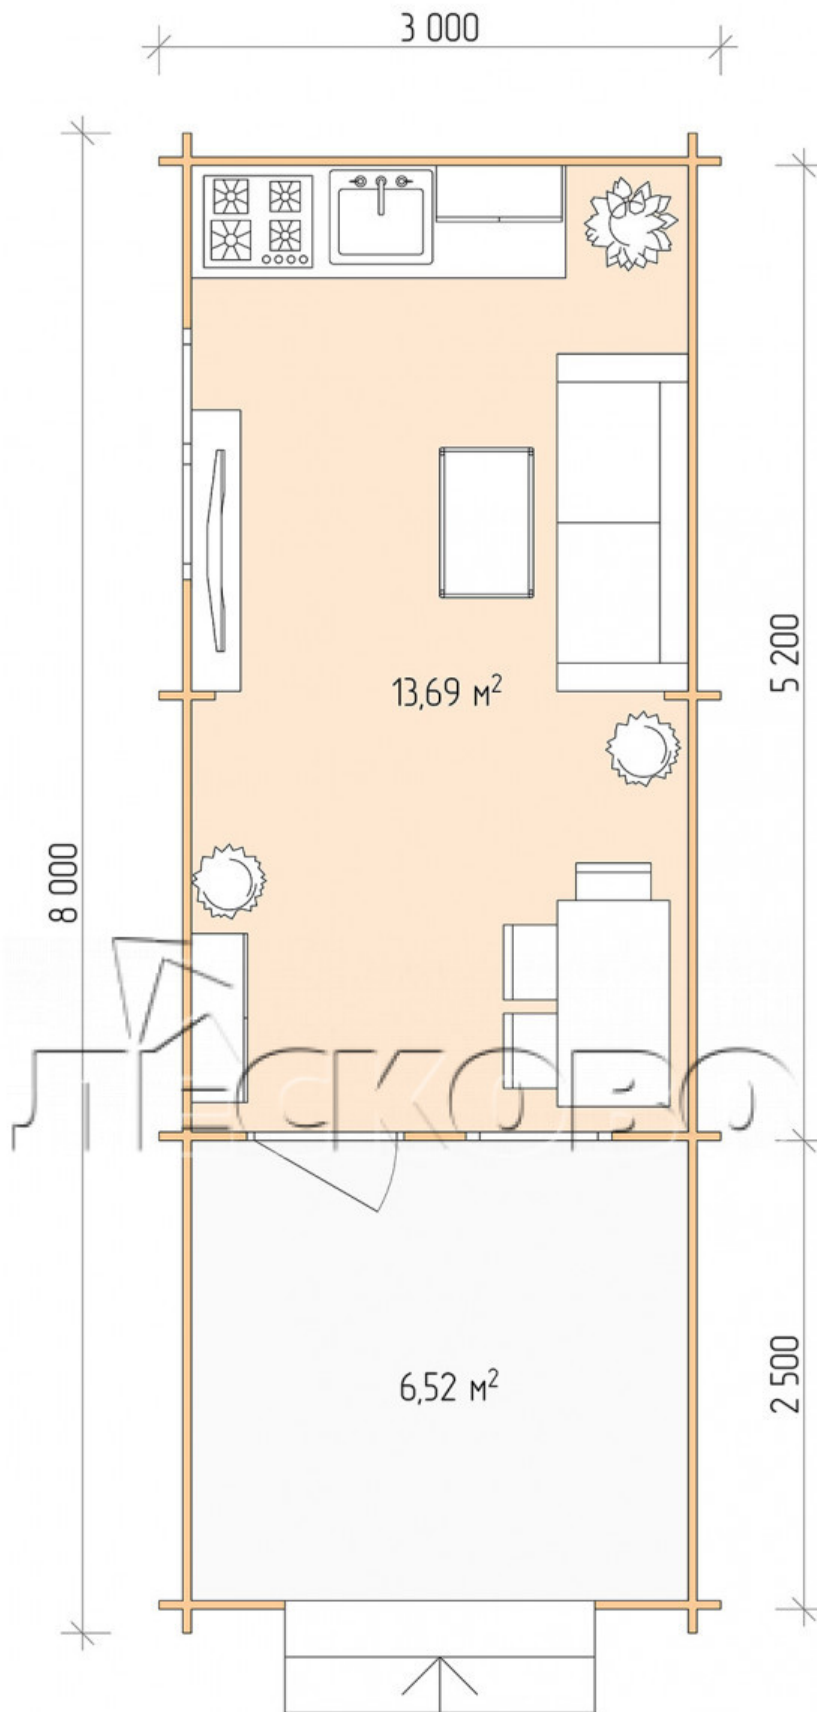

Log Cabin "DSV" series 3x5.5

Project Dimensions

3 × 5.5 / 20.8 m²

Full house set

3,243 €

Timber

45 MM

65 MM
+ 704 €

Project planning

Разрез

House Kit

- Wall kit: 44 × 145mm mini-chamber drying chamber with bowls for the project. The material of the tree is spruce, pine (GOST 8486). Humidity 12-14%. The height of the walls is 2.16 m;

- Logs, lower harness: board 45 × 145 mm chamber drying 10-12%;
- Floors: floorboard 35 mm, Chamber drying;
- Ceiling: imitation of a bar 20 × 135 mm, Chamber drying;
- Wooden windows, glass 4 mm, Single. Treatment with a colorless antiseptic. Hardware;

0.87×0.78 м.1 шт.

1.34×0.91 м.1 шт.

- Wooden doors;

0.84×1.885 м.

glass.1 шт.

7. Platbands: dry planed board 20 × 100 mm;

8. Roof: shingles.

9. Skirting board 35 mm.