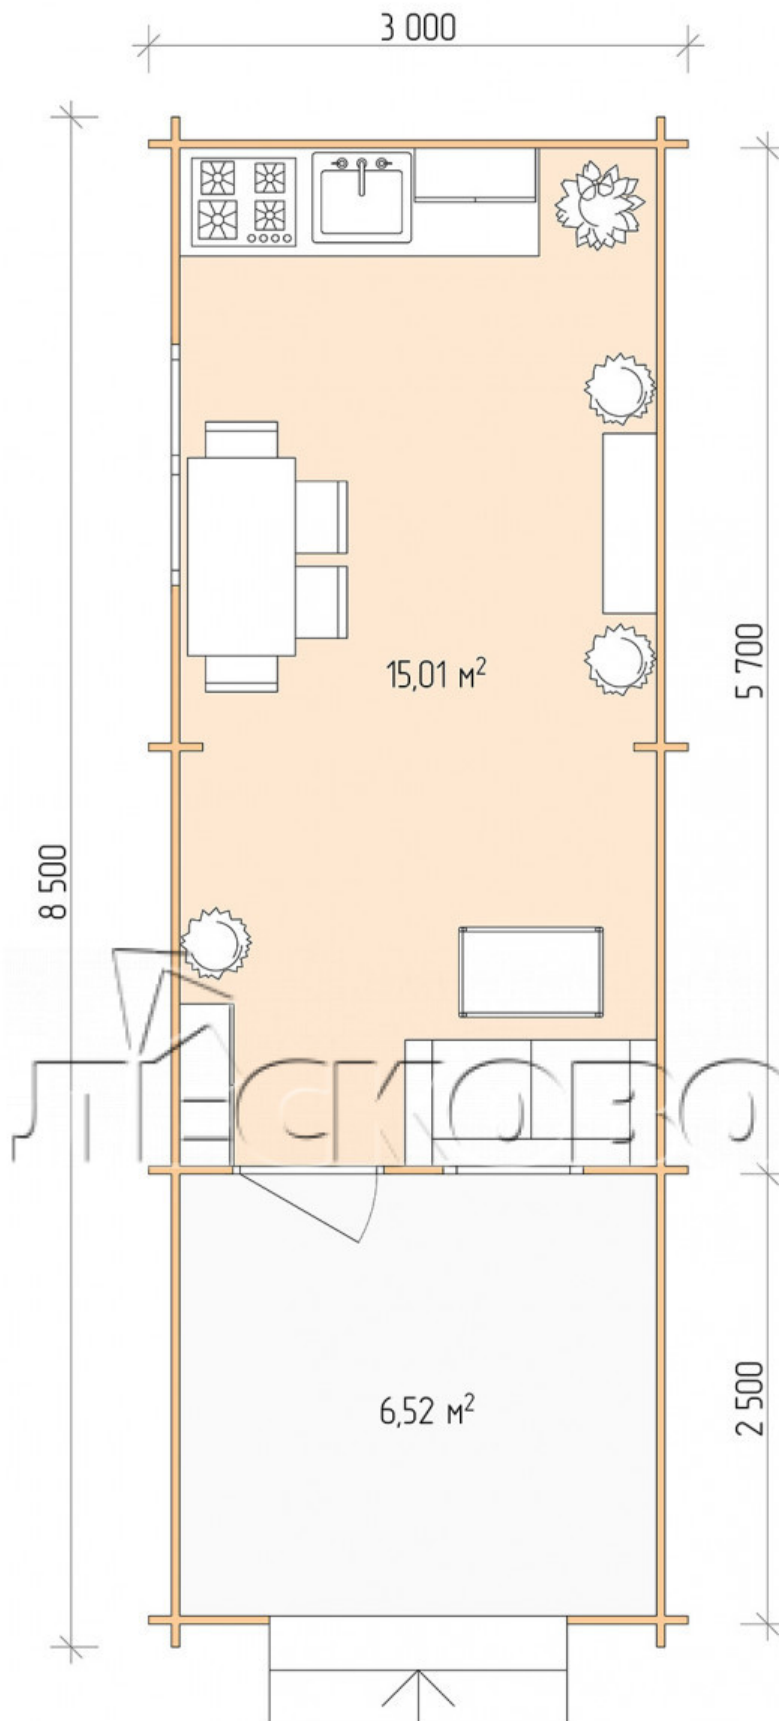

Log Cabin "DSV" series 3×6

Project Dimensions

3 × 6 / 22.2 m²

Full house set

3,349 €

Timber

45 MM

65 MM
+ 739 €

Project planning

3 000

8 500

6 000

2 500

15,01
M²

6,52
M²

Разрез

House Kit

- Wall kit: 44 × 145mm mini-chamber drying chamber with bowls for the project. The material of the tree is spruce, pine (GOST 8486). Humidity 12-14%. The height of the walls is 2.16 m;

- Logs, lower harness: board 45 × 145 mm chamber drying 10-12%;
- Floors: floorboard 35 mm, Chamber drying;
- Ceiling: imitation of a bar 20 × 135 mm, Chamber drying;
- Wooden windows, glass 4 mm, Single. Treatment with a colorless antiseptic. Hardware;

0.87×0.78 м.1 шт.

1.34×0.91 м.1 шт.

- Wooden doors;

0.84×1.885 м.

glass.1 шт.

7. Platbands: dry planed board 20 × 100 mm;

8. Roof: shingles.

9. Skirting board 35 mm.