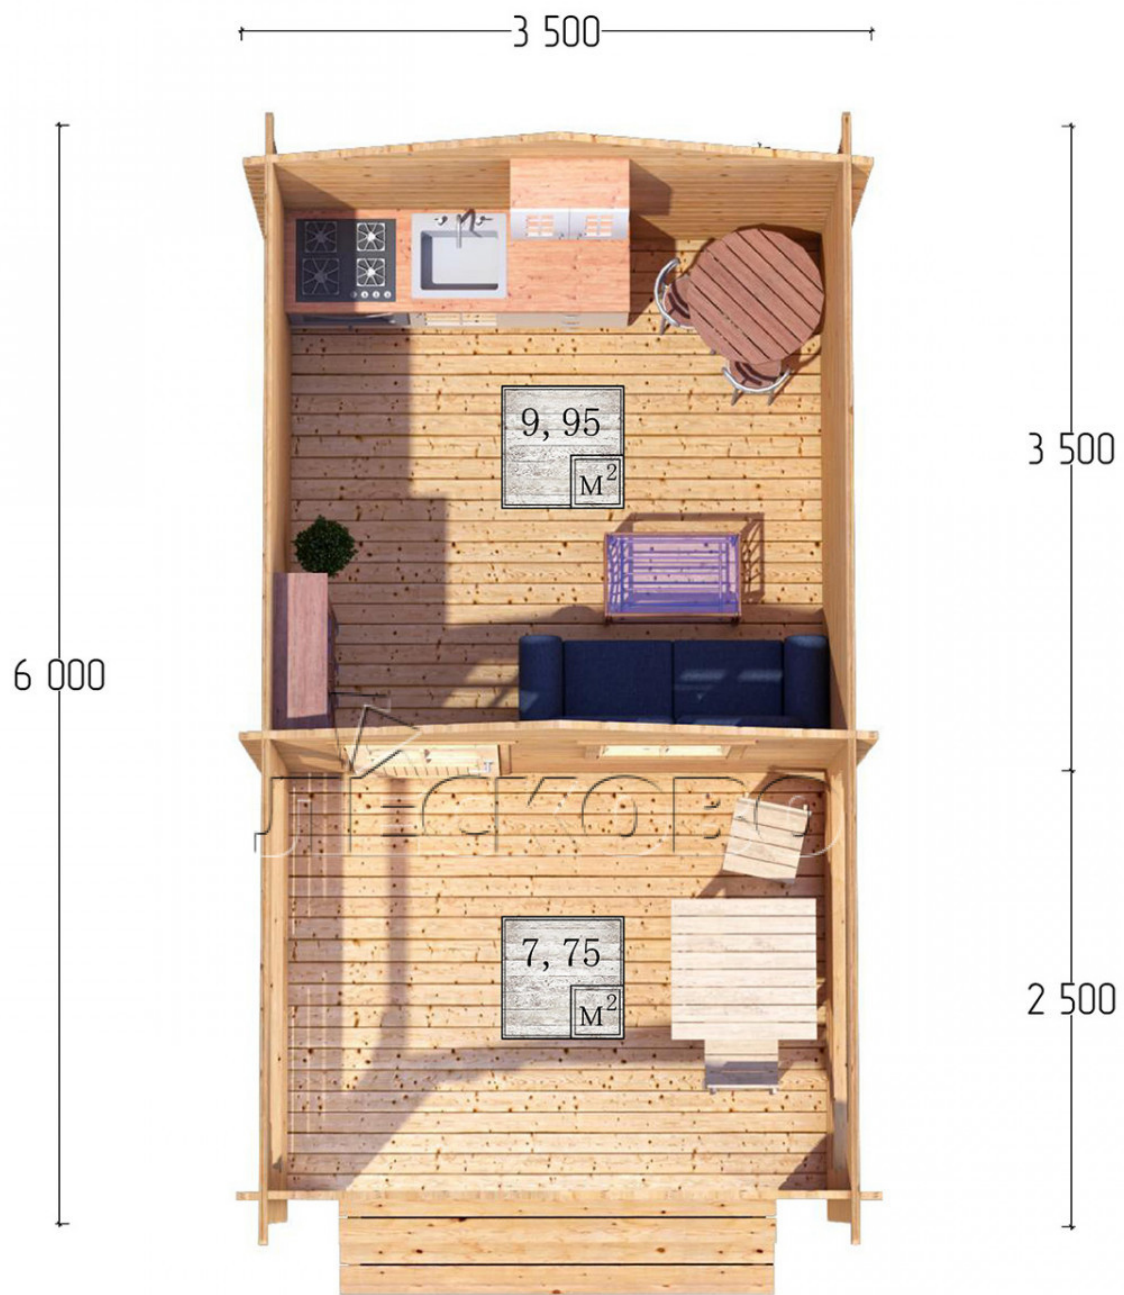

Log Cabin "DSV" series 3.5×3.5

Project Dimensions

3.5 × 3.5 / 18.2 m²

Full house set

2,808 €

Timber

45 MM

65 MM
+ 608 €

Project planning

Разрез

House Kit

- Wall kit: 44 × 145mm mini-chamber drying chamber with bowls for the project. The material of the tree is spruce, pine (GOST 8486). Humidity 12-14%. The height of the walls is 2.16 m;

- Logs, lower harness: board 45 × 145 mm chamber drying 10-12%;
- Floors: floorboard 35 mm, Chamber drying;
- Ceiling: imitation of a bar 20 × 135 mm, Chamber drying;
- Wooden windows, glass 4 mm, Single. Treatment with a colorless antiseptic. Hardware;

0.87×0.78 м.1 шт.

- Wooden doors;

0.84×1.885 м.

glass.1 шт.

7. Platbands: dry planed board 20 × 100 mm;

8. Roof: shingles.

9. Skirting board 35 mm.

+7 (927) 738-08-11