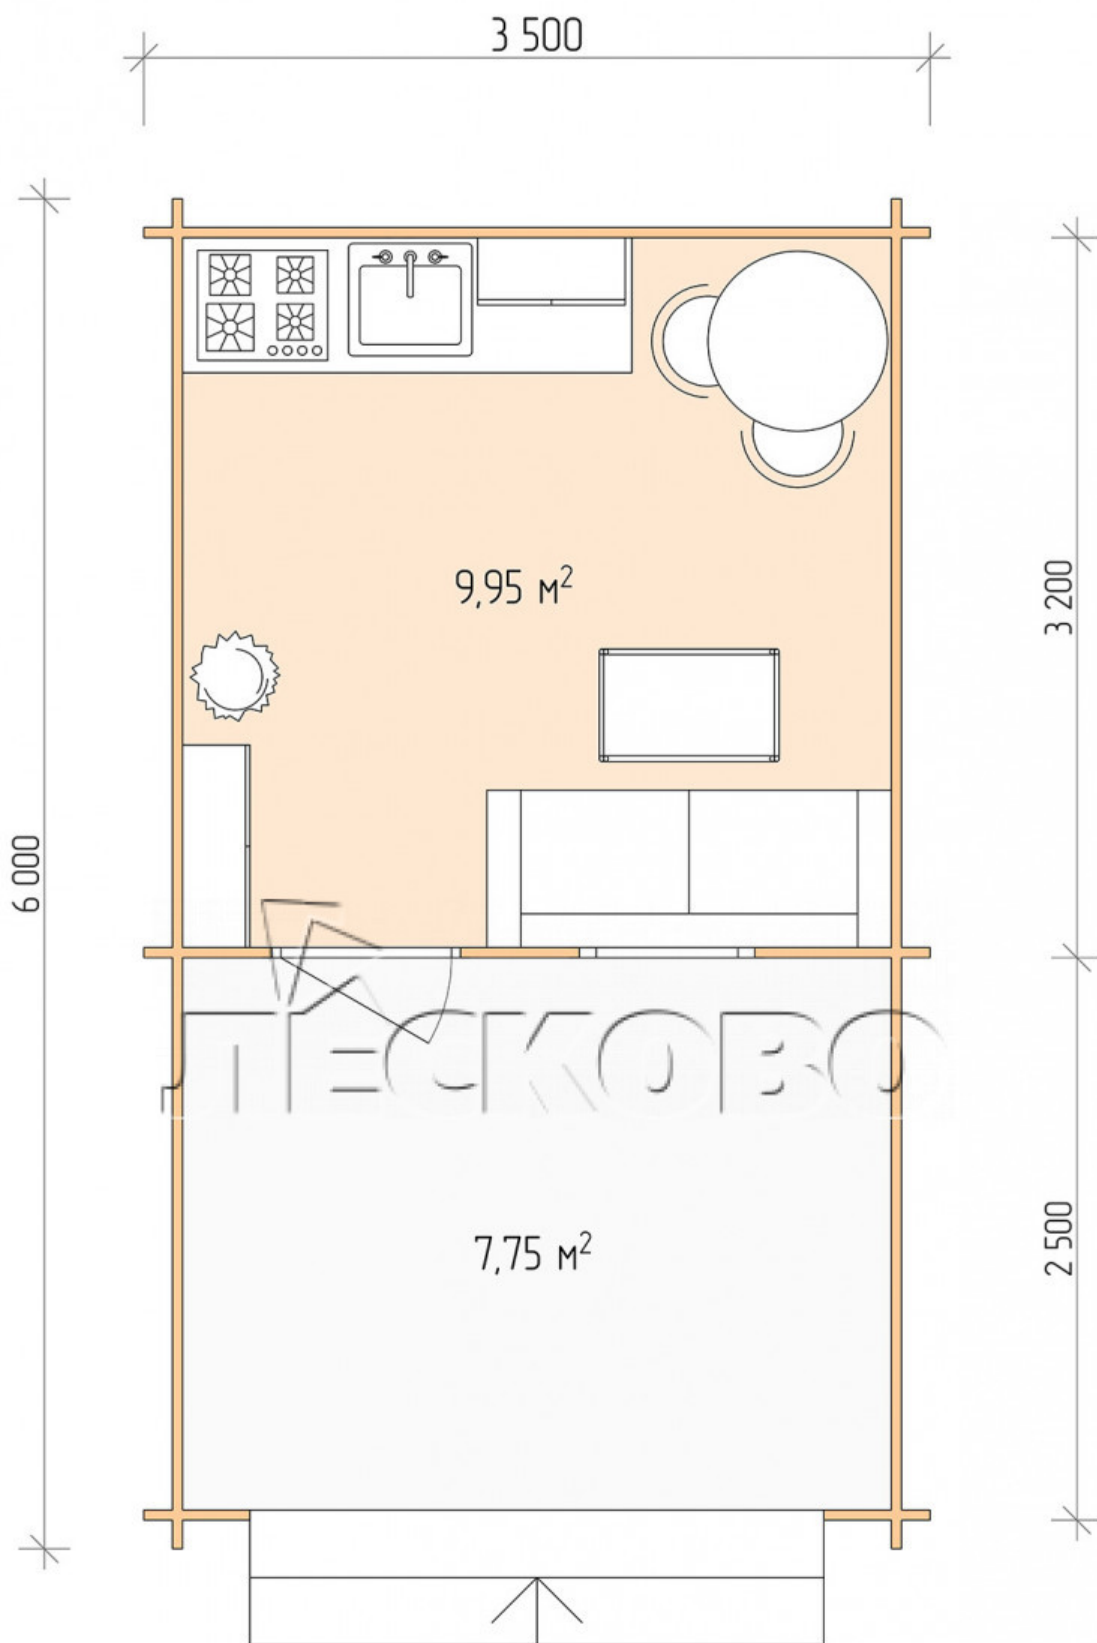

Log Cabin "DSV" series 3.5×3.5

Project Dimensions

3.5 × 3.5 / 18.2 m²

Full house set

2,808 €

Timber

45 MM

65 MM
+ 608 €

Project planning

Разрез

House Kit

- Wall kit: 44 × 145mm mini-chamber drying chamber with bowls for the project. The material of the tree is spruce, pine (GOST 8486). Humidity 12-14%. The height of the walls is 2.16 m;

- Logs, lower harness: board 45 × 145 mm chamber drying 10-12%;
- Floors: floorboard 35 mm, Chamber drying;
- Ceiling: imitation of a bar 20 × 135 mm, Chamber drying;
- Wooden windows, glass 4 mm, Single. Treatment with a colorless antiseptic. Hardware;

0.87×0.78 м.1 шт.

- Wooden doors;

0.84×1.885 м.

glass.1 шт.

7. Platbands: dry planed board 20 × 100 mm;

8. Roof: shingles.

9. Skirting board 35 mm.

+7 (927) 738-08-11