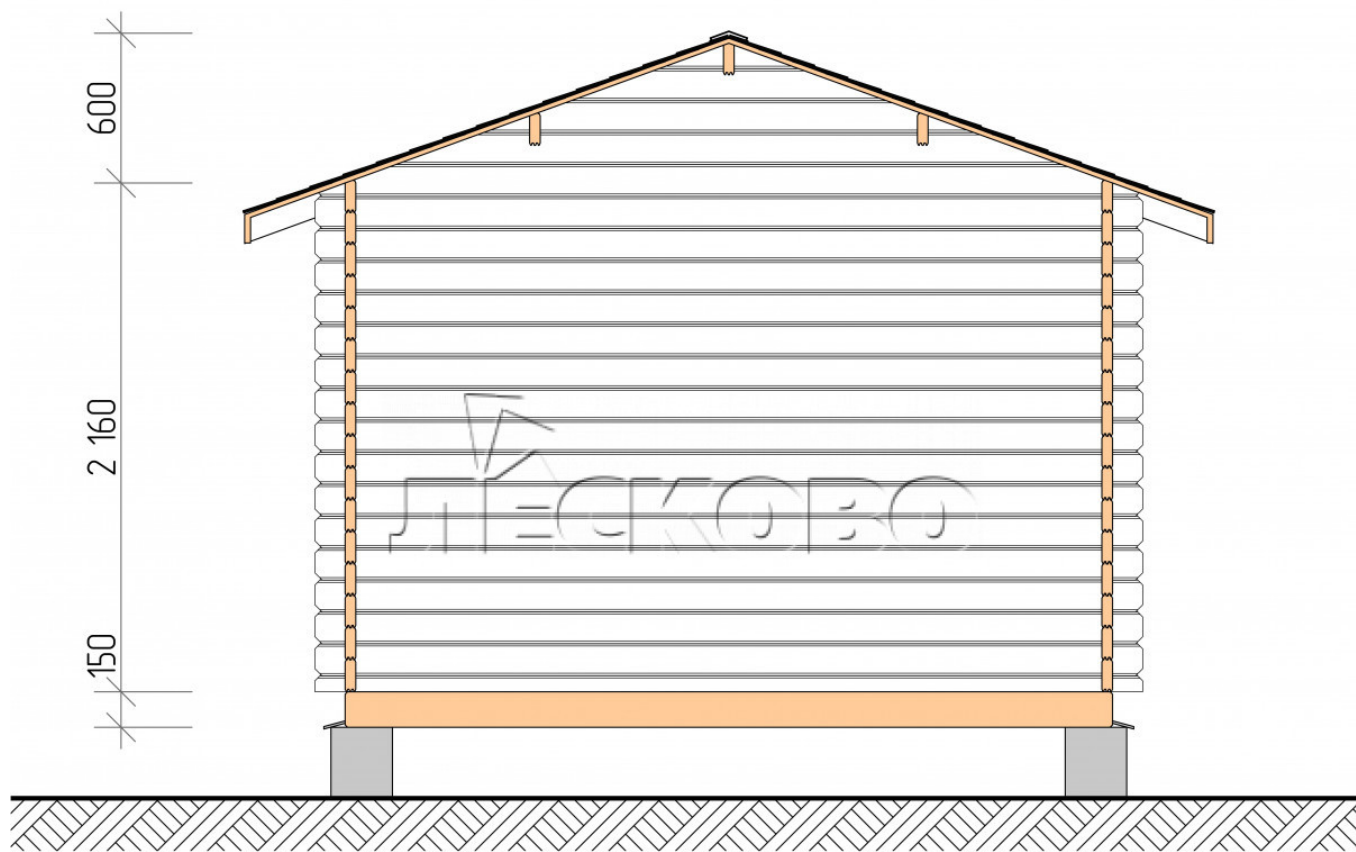

Log Cabin "DSV" series 3.5×3

Project Dimensions

3.5 × 3 / 16.7 m²

Full house set

2,693 €

Timber

45 MM

65 MM
+ 608 €

Project planning

3 500

8,38
M²

3 000

7,75
M²

Разрез

House Kit

- Wall kit: 44 × 145mm mini-chamber drying chamber with bowls for the project. The material of the tree is spruce, pine (GOST 8486). Humidity 12-14%. The height of the walls is 2.16 m;
- Logs, lower harness: board 45 × 145 mm chamber drying 10-12%;
- Floors: floorboard 35 mm, Chamber drying;
- Ceiling: imitation of a bar 20 × 135 mm, Chamber drying;

- Wooden windows, glass 4 mm, Single. Treatment with a colorless antiseptic. Hardware;

0.87×0.78 м.1 шт.

- Wooden doors;

0.84×1.885 м.
glass.1 шт.

7. Platbands: dry planed board 20 × 100 mm;

8. Roof: shingles.