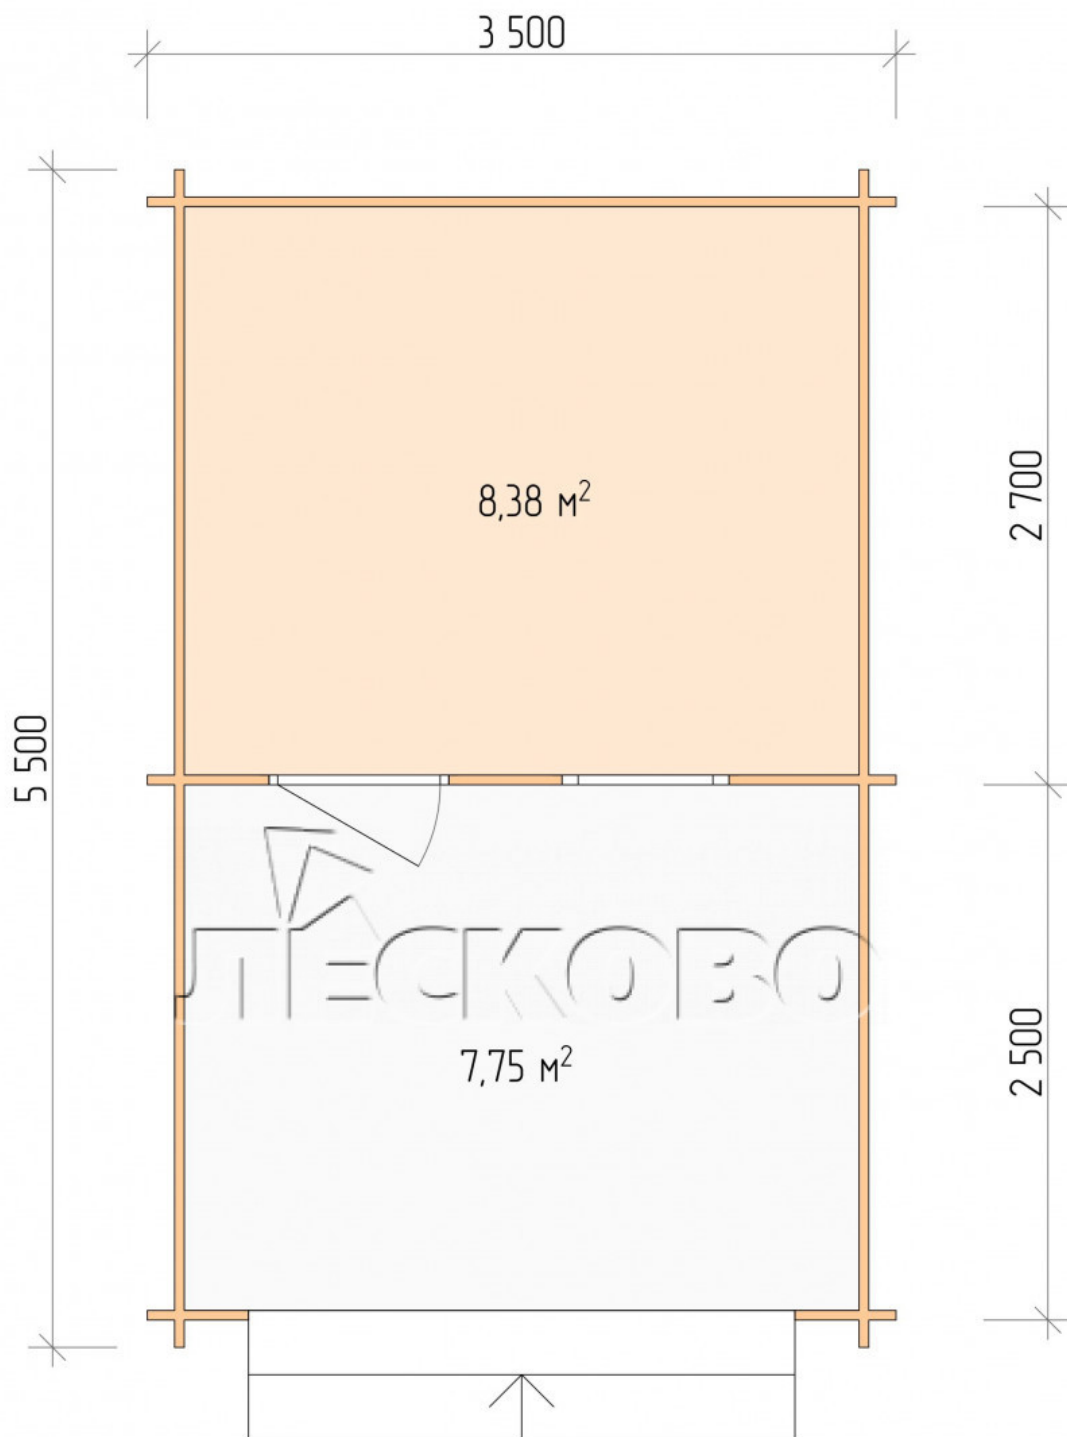

Log Cabin "DSV" series 3.5×3

Project Dimensions

3.5 × 3 / 16.7 m²

Full house set

2,693 €

Timber

45 MM

65 MM
+ 608 €

Project planning

3 500

8,38
M²

3 000

7,75
M²

Разрез

House Kit

- Wall kit: 44 × 145mm mini-chamber drying chamber with bowls for the project. The material of the tree is spruce, pine (GOST 8486). Humidity 12-14%. The height of the walls is 2.16 m;
- Logs, lower harness: board 45 × 145 mm chamber drying 10-12%;
- Floors: floorboard 35 mm, Chamber drying;
- Ceiling: imitation of a bar 20 × 135 mm, Chamber drying;

- Wooden windows, glass 4 mm, Single. Treatment with a colorless antiseptic. Hardware;

0.87×0.78 м.1 шт.

- Wooden doors;

0.84×1.885 м.
glass.1 шт.

7. Platbands: dry planed board 20 × 100 mm;

8. Roof: shingles.