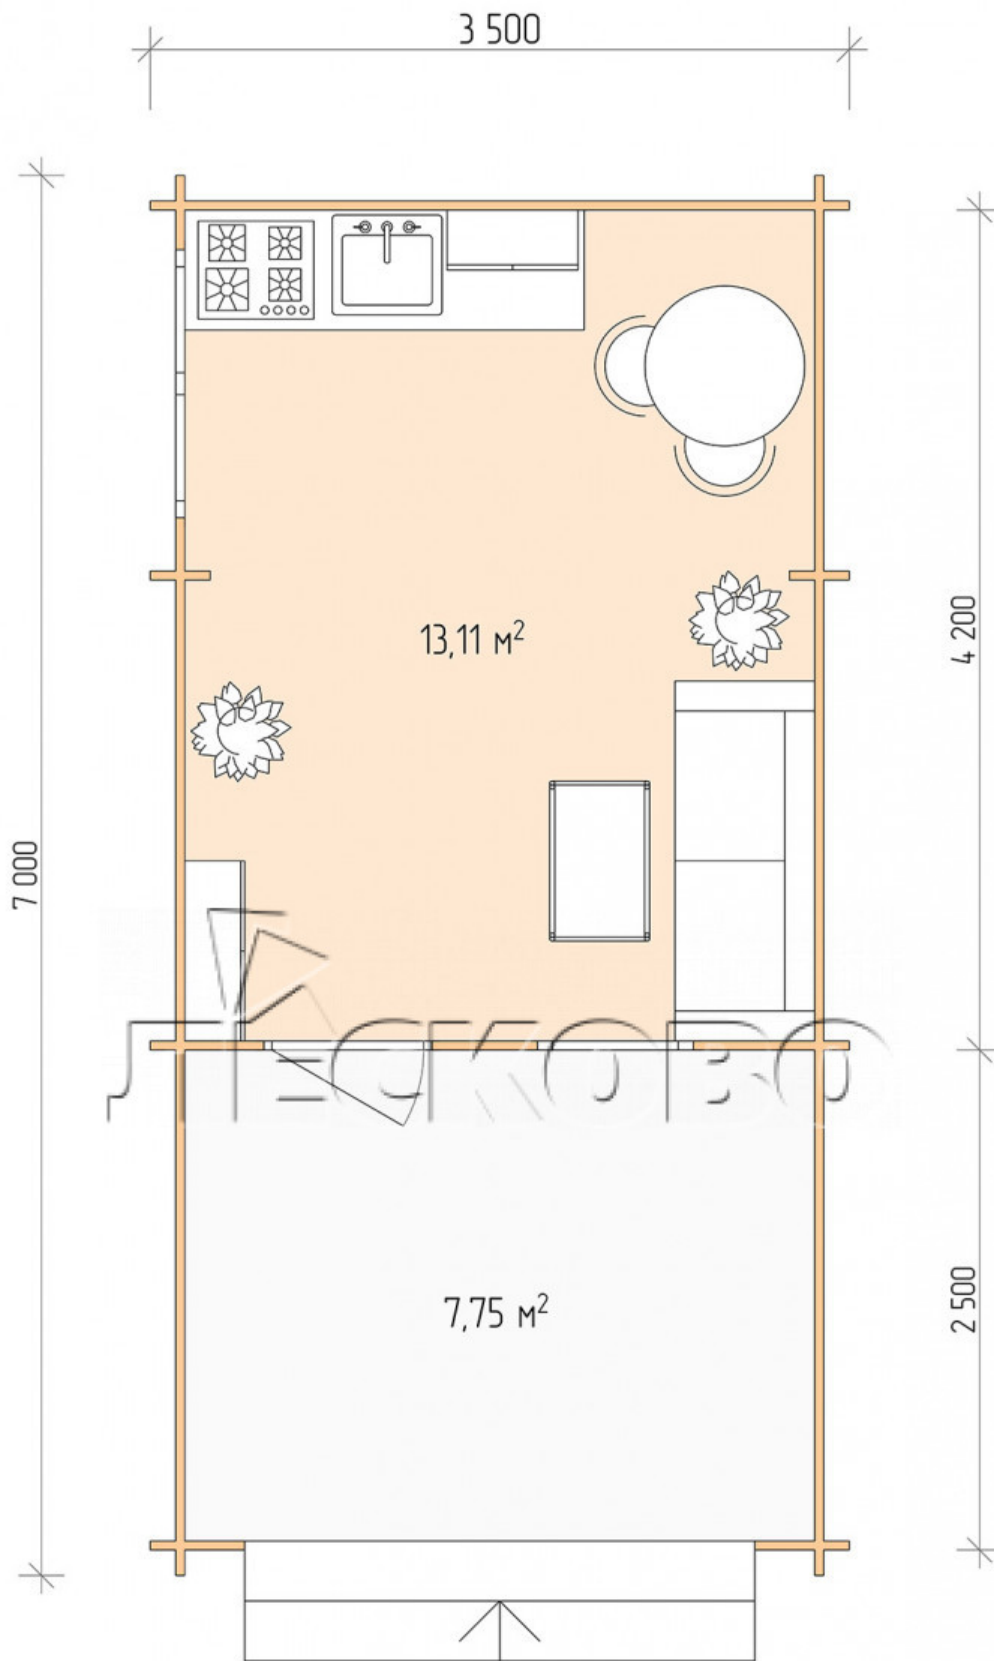

Log Cabin "DSV" series 3.5×4.5

Project Dimensions

3.5 × 4.5 / 21.5 m²

Full house set

3,311 €

Timber

45 MM

65 MM
+ 704 €

Project planning

Разрез

House Kit

- Wall kit: 44 × 145mm mini-chamber drying chamber with bowls for the project. The material of the tree is spruce, pine (GOST 8486). Humidity 12-14%. The height of the walls is 2.16 m;

- Logs, lower harness: board 45 × 145 mm chamber drying 10-12%;
- Floors: floorboard 35 mm, Chamber drying;
- Ceiling: imitation of a bar 20 × 135 mm, Chamber drying;
- Wooden windows, glass 4 mm, Single. Treatment with a colorless antiseptic. Hardware;

0.87×0.78 м.1 шт.

1.34×0.91 м.1 шт.

- Wooden doors;

0.84×1.885 м.

glass.1 шт.

7. Platbands: dry planed board 20 × 100 mm;

8. Roof: shingles.

9. Skirting board 35 mm.