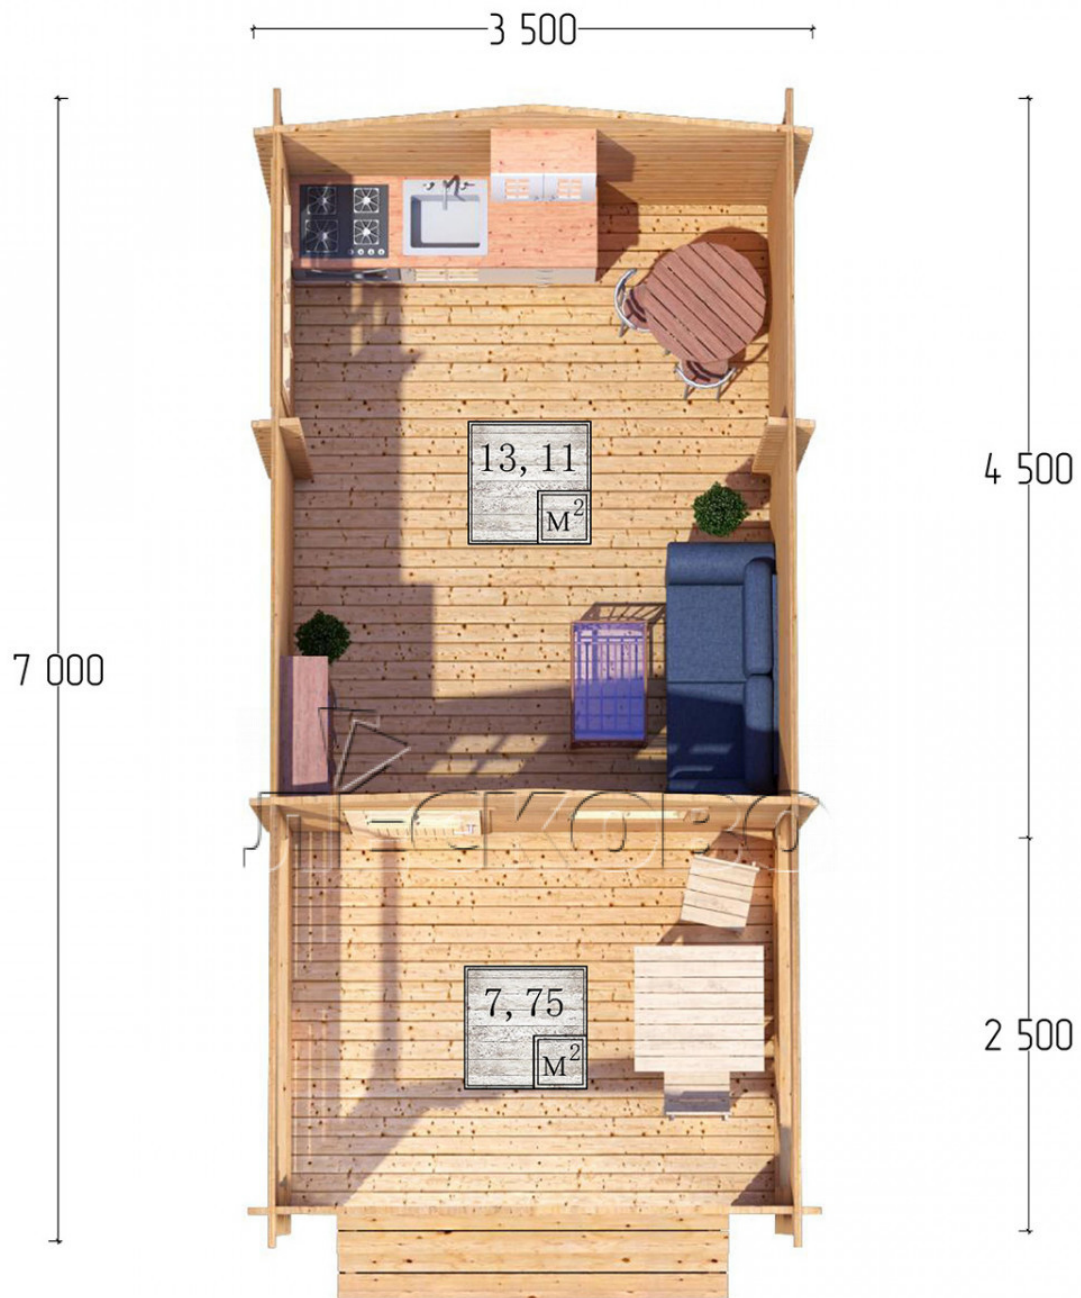

Log Cabin "DSV" series 3.5×4.5

Project Dimensions

3.5 × 4.5 / 21.5 m²

Full house set

3,311 €

Timber

45 MM

65 MM
+ 704 €

Project planning

Разрез

House Kit

- Wall kit: 44 × 145mm mini-chamber drying chamber with bowls for the project. The material of the tree is spruce, pine (GOST 8486). Humidity 12-14%. The height of the walls is 2.16 m;

- Logs, lower harness: board 45 × 145 mm chamber drying 10-12%;
- Floors: floorboard 35 mm, Chamber drying;
- Ceiling: imitation of a bar 20 × 135 mm, Chamber drying;
- Wooden windows, glass 4 mm, Single. Treatment with a colorless antiseptic. Hardware;

0.87×0.78 м.1 шт.

1.34×0.91 м.1 шт.

- Wooden doors;

0.84×1.885 м.

glass.1 шт.

7. Platbands: dry planed board 20 × 100 mm;

8. Roof: shingles.

9. Skirting board 35 mm.