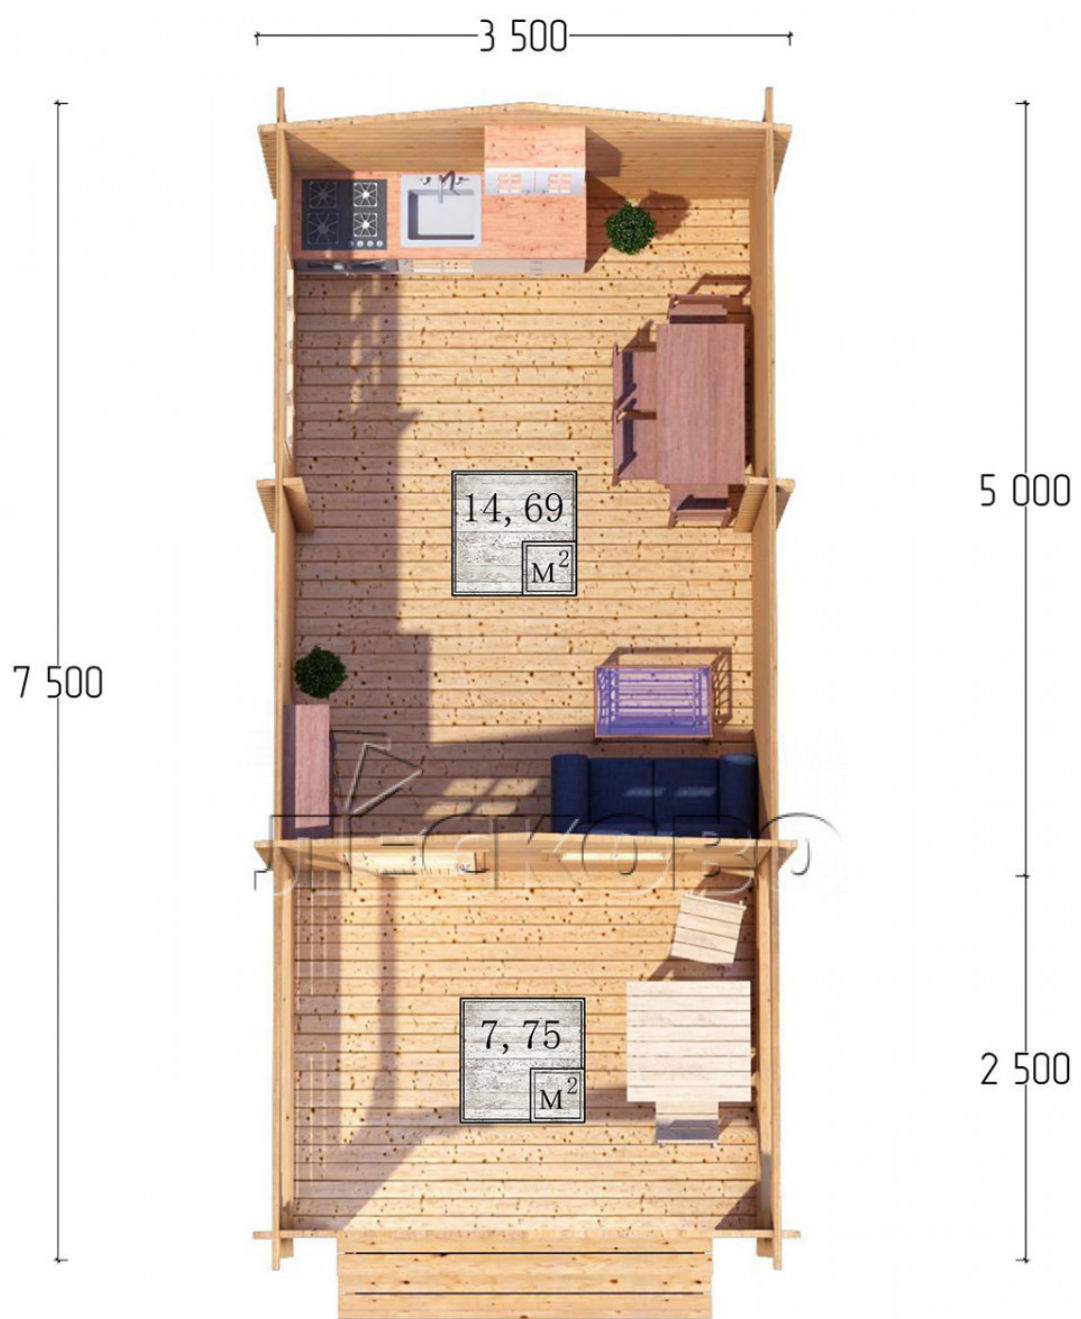

Log Cabin "DSV" series 3.5×5

Project Dimensions

3.5 × 5 / 23 m²

Full house set

3,278 €

Timber

45 MM

65 MM
+ 710 €

Project planning

Разрез

House Kit

- Wall kit: 44 × 145mm mini-chamber drying chamber with bowls for the project. The material of the tree is spruce, pine (GOST 8486). Humidity 12-14%. The height of the walls is 2.16 m;

- Logs, lower harness: board 45 × 145 mm chamber drying 10-12%;
- Floors: floorboard 35 mm, Chamber drying;
- Ceiling: imitation of a bar 20 × 135 mm, Chamber drying;
- Wooden windows, glass 4 mm, Single. Treatment with a colorless antiseptic. Hardware;

0.87×0.78 м.1 шт.

1.34×0.91 м.1 шт.

- Wooden doors;

0.84×1.885 м.

glass.1 шт.

7. Platbands: dry planed board 20 × 100 mm;

8. Roof: shingles.

9. Skirting board 35 mm.