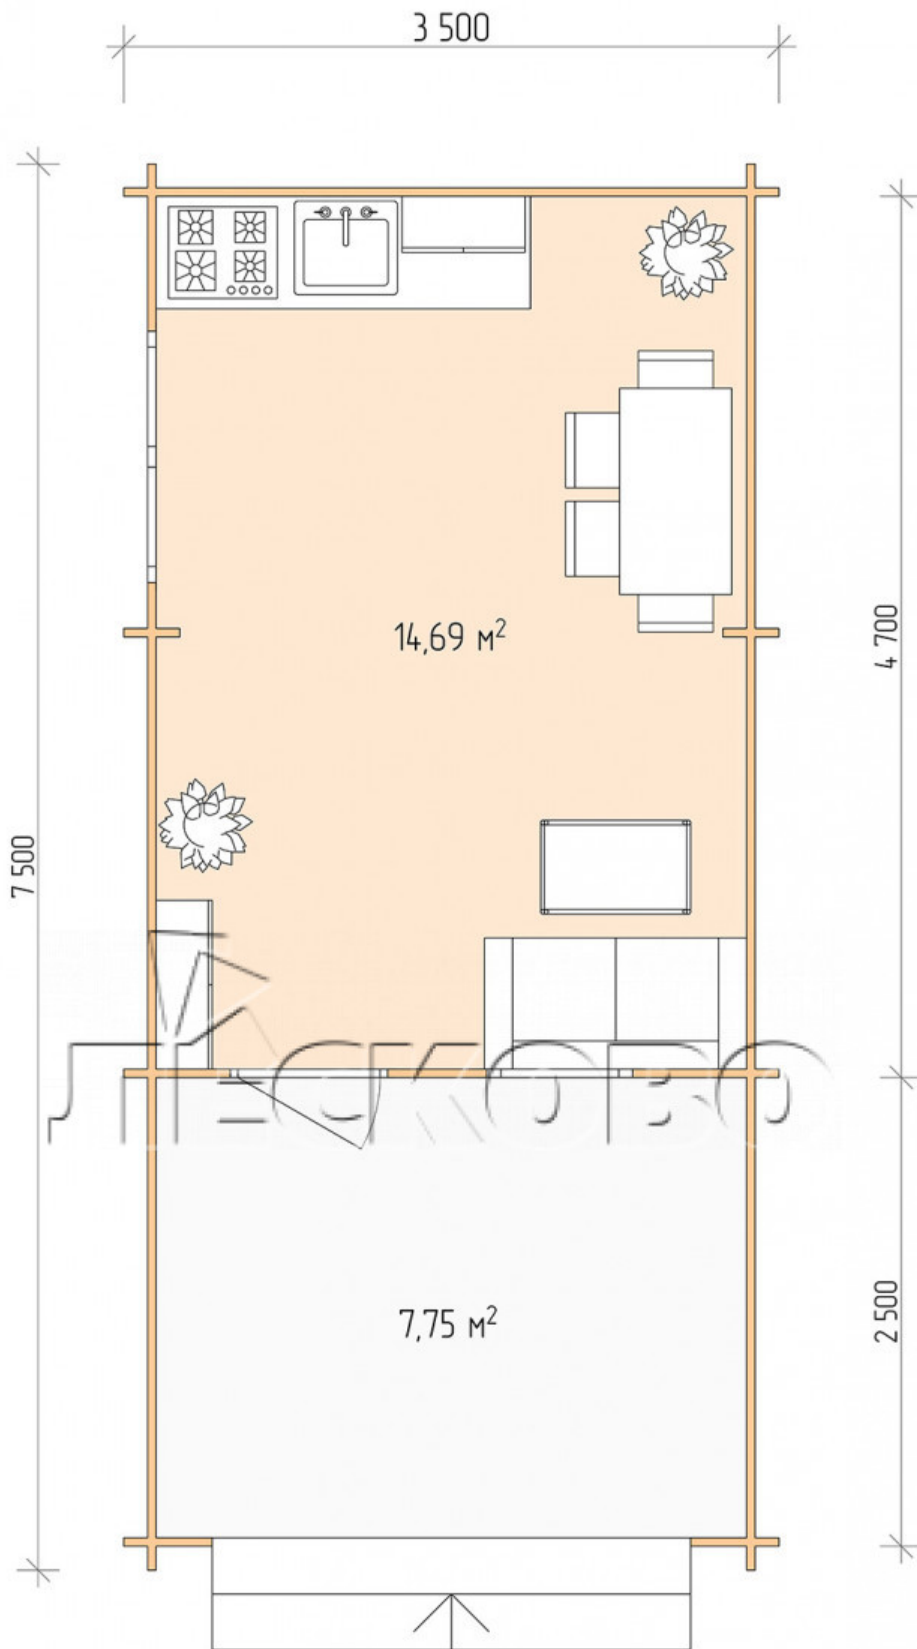

Log Cabin "DSV" series 3.5×5

Project Dimensions

3.5 × 5 / 23 m²

Full house set

3,278 €

Timber

45 MM

65 MM
+ 710 €

Project planning

Разрез

House Kit

- Wall kit: 44 × 145mm mini-chamber drying chamber with bowls for the project. The material of the tree is spruce, pine (GOST 8486). Humidity 12-14%. The height of the walls is 2.16 m;

- Logs, lower harness: board 45 × 145 mm chamber drying 10-12%;
- Floors: floorboard 35 mm, Chamber drying;
- Ceiling: imitation of a bar 20 × 135 mm, Chamber drying;
- Wooden windows, glass 4 mm, Single. Treatment with a colorless antiseptic. Hardware;

0.87×0.78 м.1 шт.

1.34×0.91 м.1 шт.

- Wooden doors;

0.84×1.885 м.

glass.1 шт.

7. Platbands: dry planed board 20 × 100 mm;

8. Roof: shingles.

9. Skirting board 35 mm.