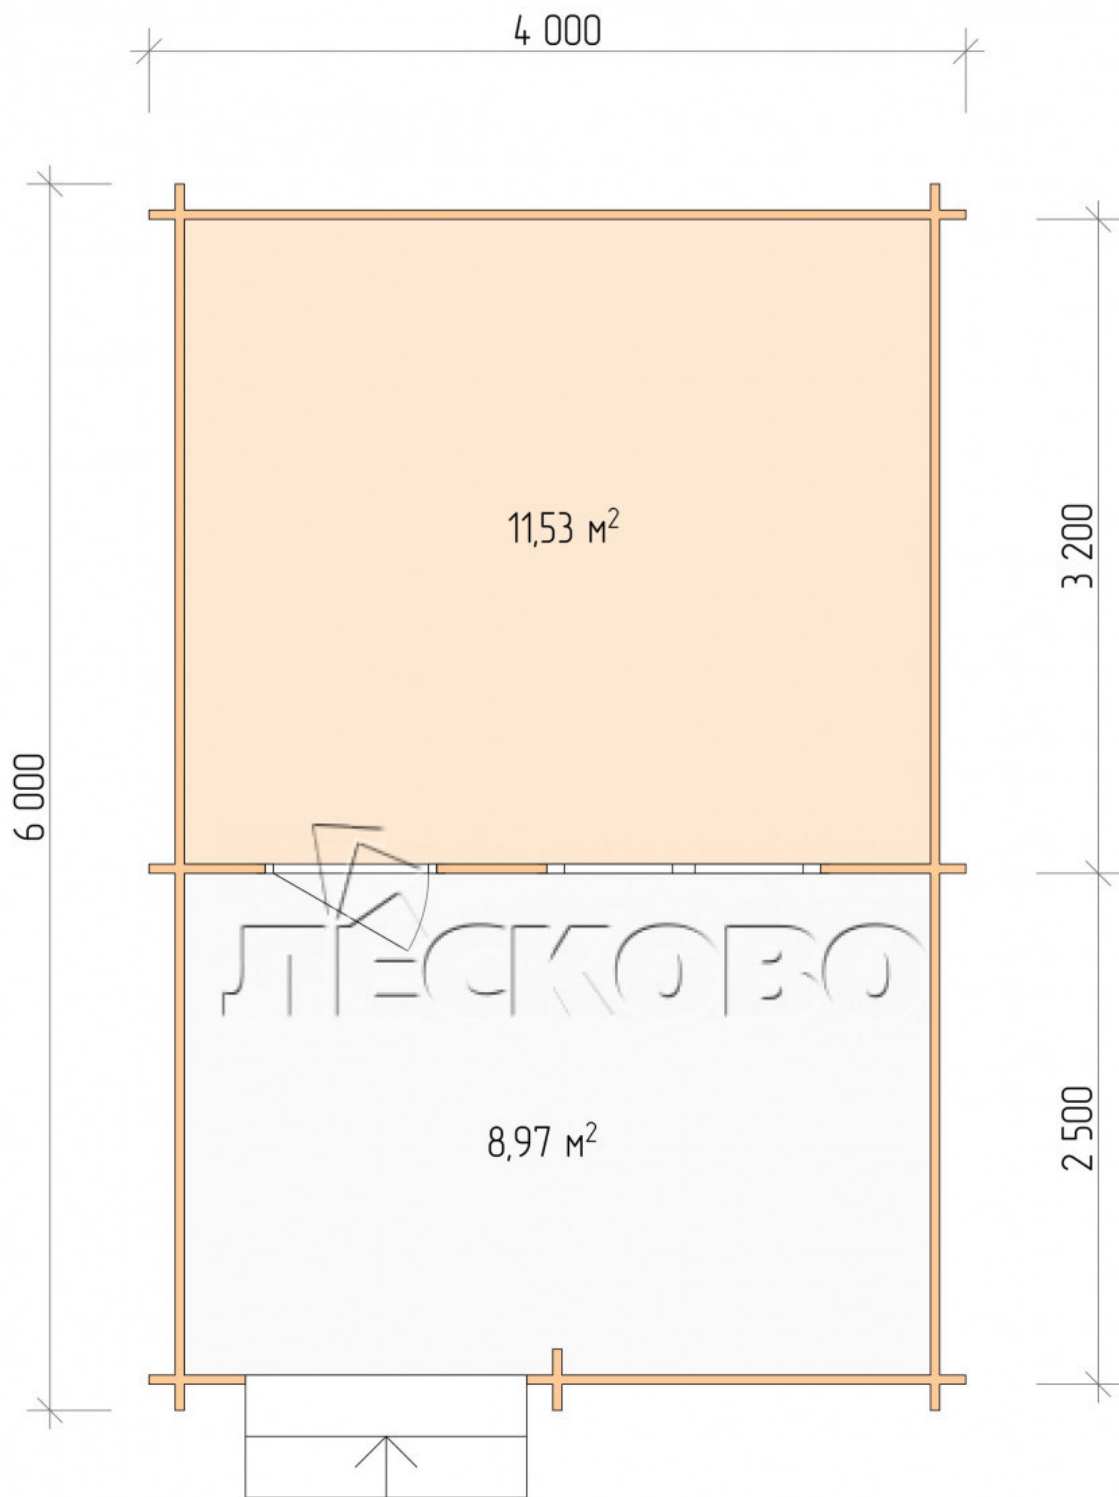

Log Cabin "DSV" series 4×3.5

Project Dimensions

4 × 3.5 / 24 m²

Full house set

3,368 €

Timber

45 MM

65 MM
+ 764 €

Project planning

4 000

11,53
M²

3 500

8,97
M²

Разрез

House Kit

- Wall kit: 44 × 145mm mini-chamber drying chamber with bowls for the project. The material of the tree is spruce, pine (GOST 8486). Humidity 12-14%. The height of the walls is 2.16 m;
- Logs, lower harness: board 45 × 145 mm chamber drying 10-12%;
- Floors: floorboard 35 mm, Chamber drying;
- Ceiling: imitation of a bar 20 × 135 mm, Chamber drying;

- Wooden windows, glass 4 mm, Single. Treatment with a colorless antiseptic. Hardware;

1.34×0.91 м.1 шт.

- Wooden doors;

0.84×1.885 м.

glass.1 шт.

7. Platbands: dry planed board 20 × 100 mm;

8. Roof: shingles.