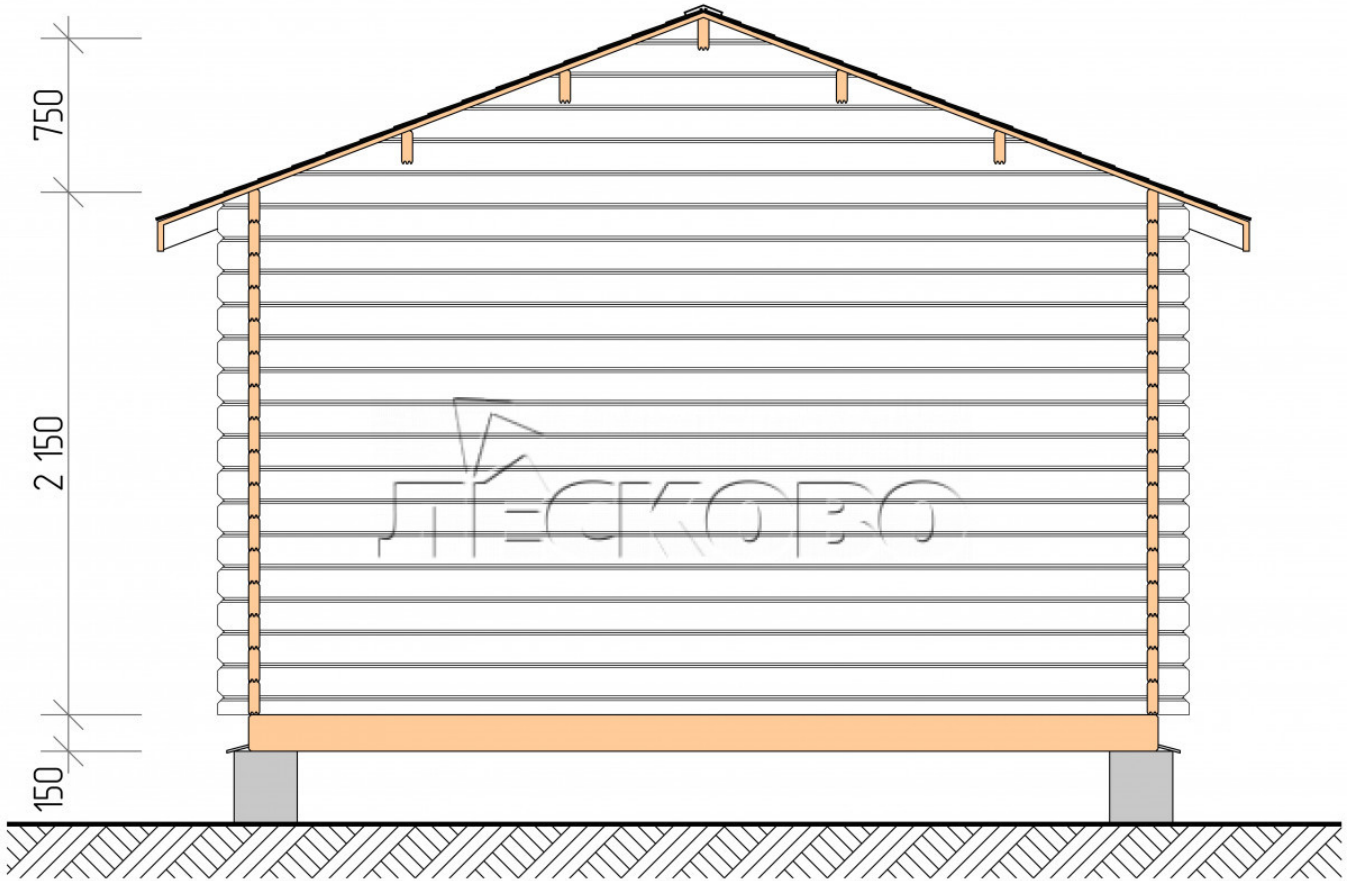

Log Cabin "DSV" series 4×3.5

Project Dimensions

4 × 3.5 / 24 m²

Full house set

3,368 €

Timber

45 MM

65 MM
+ 764 €

Project planning

4 000

11,53
M²

3 500

8,97
M²

Разрез

House Kit

- Wall kit: 44 × 145mm mini-chamber drying chamber with bowls for the project. The material of the tree is spruce, pine (GOST 8486). Humidity 12-14%. The height of the walls is 2.16 m;
- Logs, lower harness: board 45 × 145 mm chamber drying 10-12%;
- Floors: floorboard 35 mm, Chamber drying;
- Ceiling: imitation of a bar 20 × 135 mm, Chamber drying;

- Wooden windows, glass 4 mm, Single. Treatment with a colorless antiseptic. Hardware;

1.34×0.91 м.1 шт.

- Wooden doors;

0.84×1.885 м.

glass.1 шт.

7. Platbands: dry planed board 20 × 100 mm;

8. Roof: shingles.