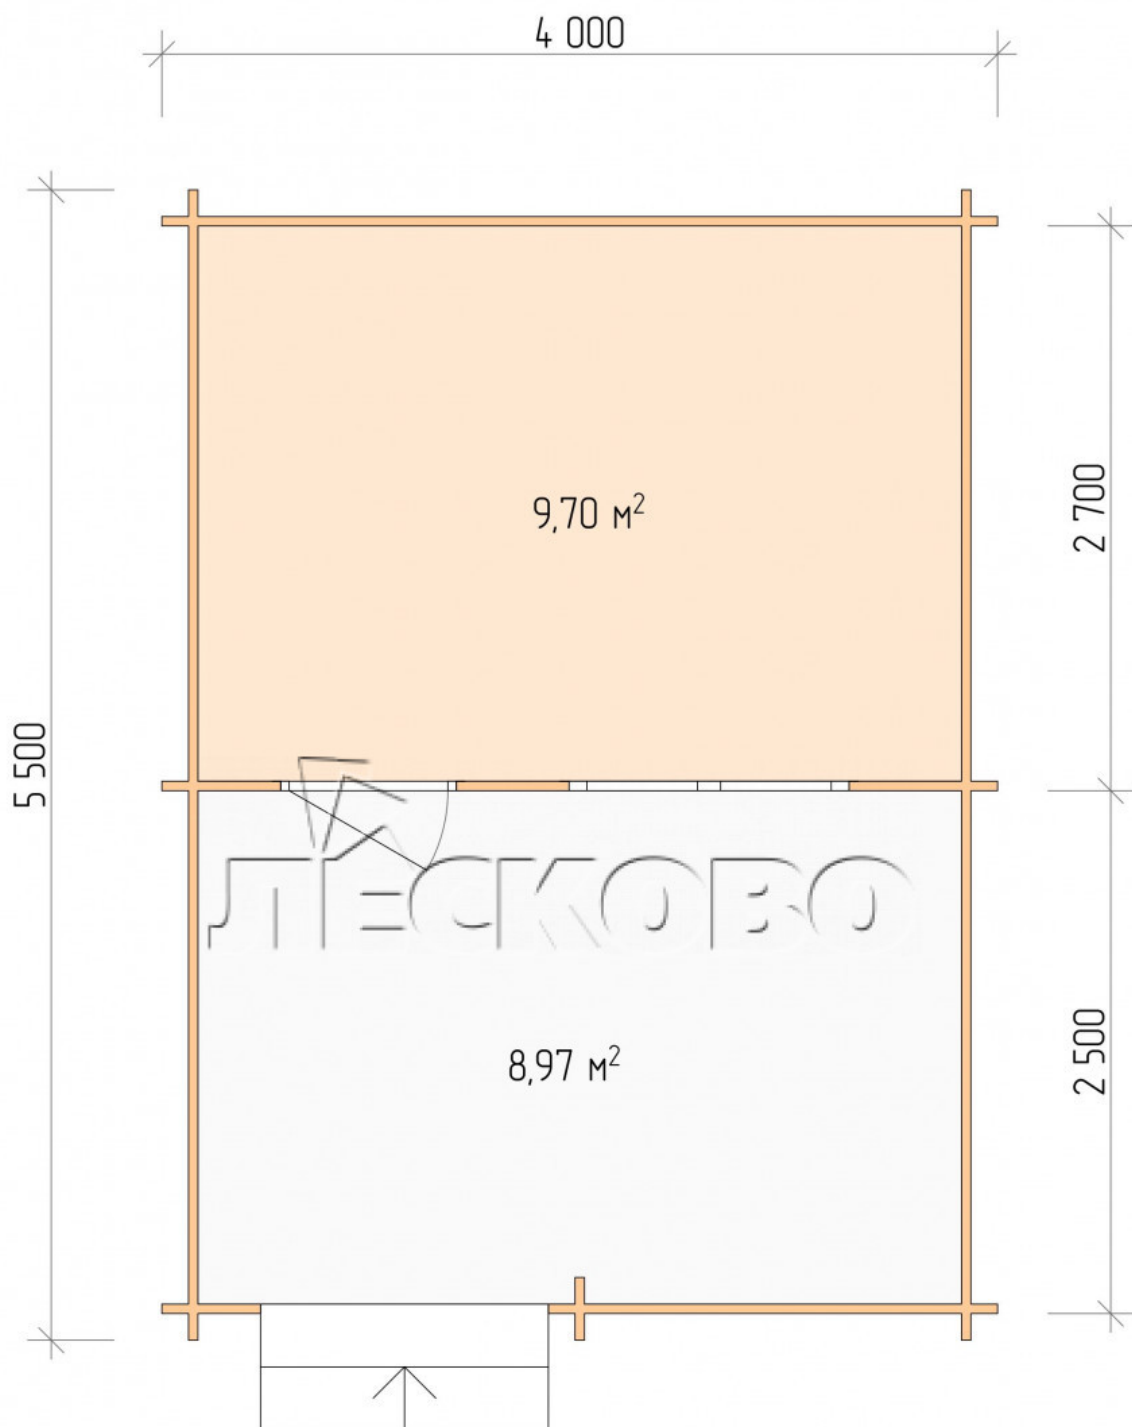

Log Cabin "DSV" series 4x3

Project Dimensions

4 × 3 / 19.3 m²

Full house set

2,953 €

Timber

45 MM

65 MM
+ 681 €

Project planning

4 000

3 000

9,70

M²

8,97

M²

Разрез

House Kit

- Wall kit: 44 × 145mm mini-chamber drying chamber with bowls for the project. The material of the tree is spruce, pine (GOST 8486). Humidity 12-14%. The height of the walls is 2.16 m;
- Logs, lower harness: board 45 × 145 mm chamber drying 10-12%;
- Floors: floorboard 35 mm, Chamber drying;
- Ceiling: imitation of a bar 20 × 135 mm, Chamber drying;

- Wooden windows, glass 4 mm, Single. Treatment with a colorless antiseptic. Hardware;

1.34×0.91 м.1 шт.

- Wooden doors;

0.84×1.885 м.

glass.1 шт.

7. Platbands: dry planed board 20 × 100 mm;

8. Roof: shingles.