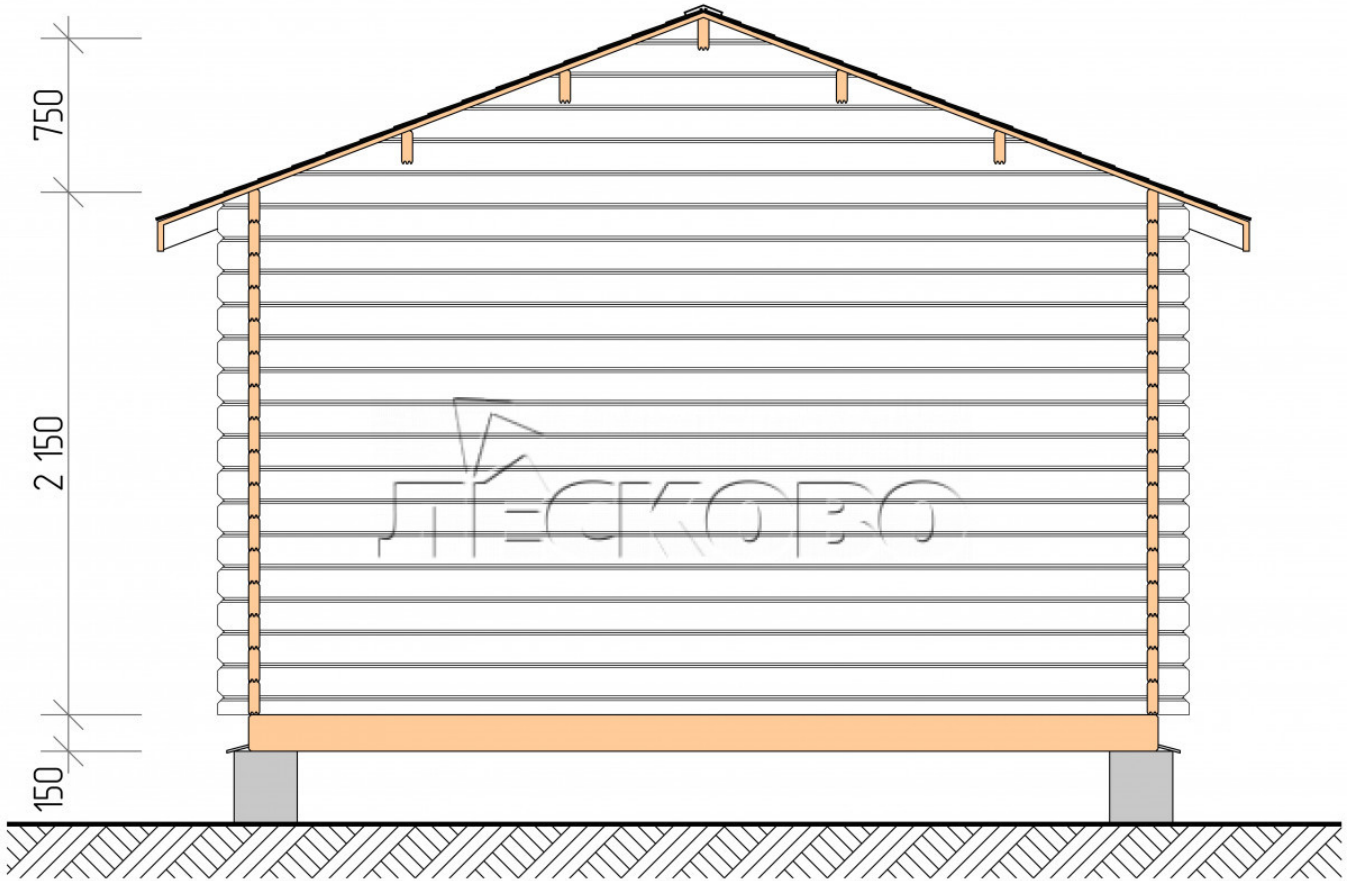

Log Cabin "DSV" series 4x3

Project Dimensions

4 × 3 / 19.3 m²

Full house set

2,953 €

Timber

45 MM

65 MM
+ 681 €

Project planning

4 000

3 000

9,70

M²

8,97

M²

Разрез

House Kit

- Wall kit: 44 × 145mm mini-chamber drying chamber with bowls for the project. The material of the tree is spruce, pine (GOST 8486). Humidity 12-14%. The height of the walls is 2.16 m;
- Logs, lower harness: board 45 × 145 mm chamber drying 10-12%;
- Floors: floorboard 35 mm, Chamber drying;
- Ceiling: imitation of a bar 20 × 135 mm, Chamber drying;