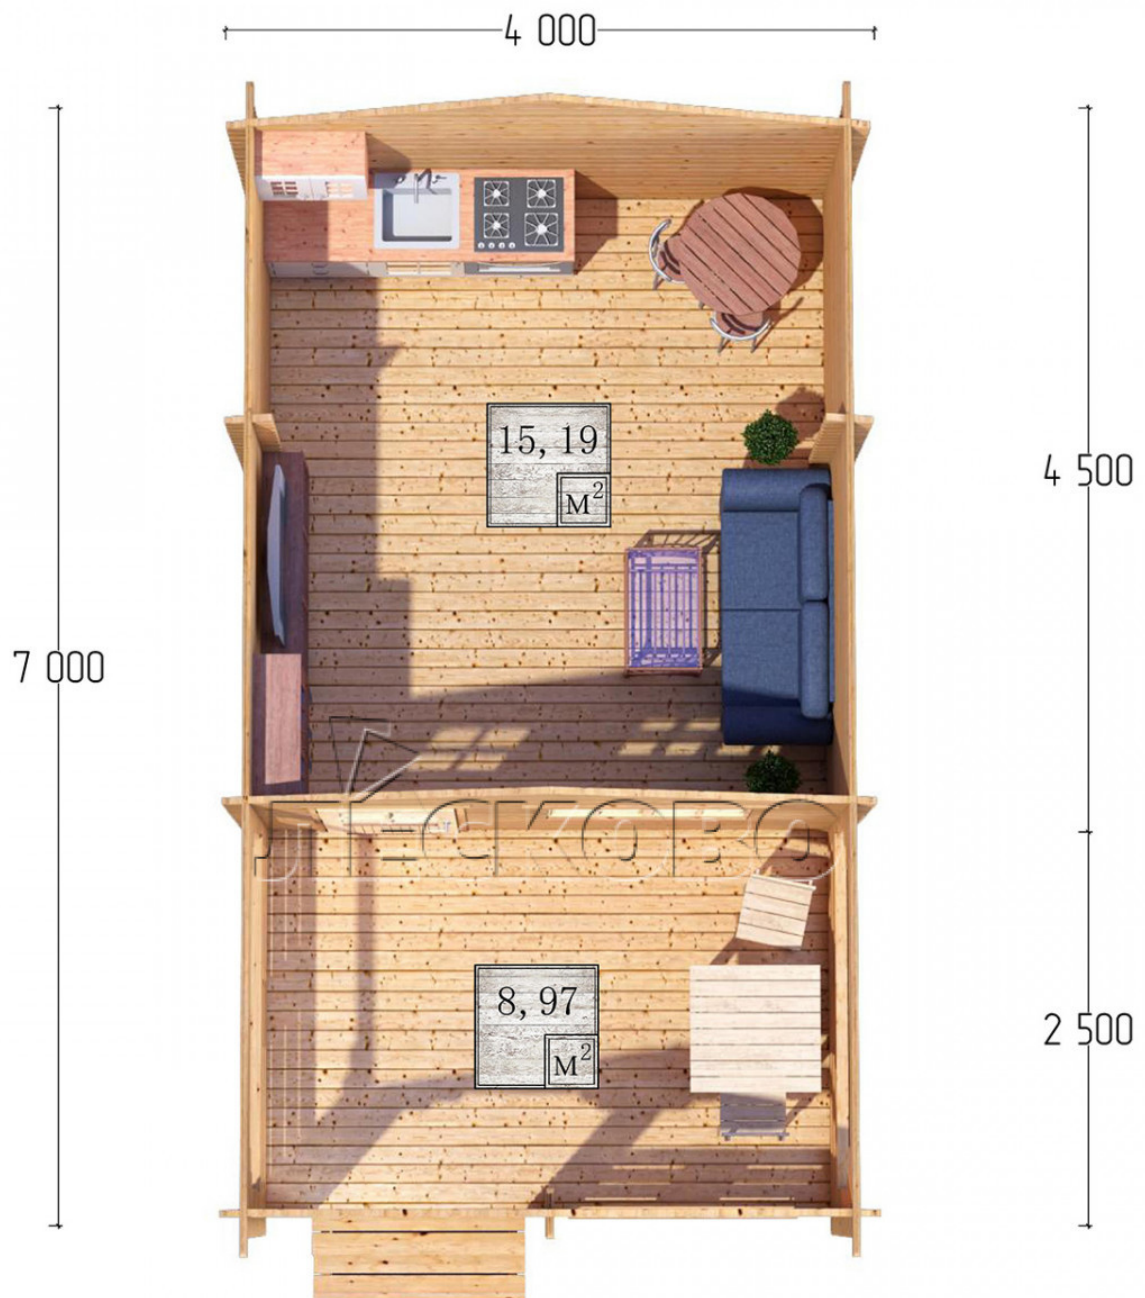

Log Cabin "DSV" series 4×4.5

Project Dimensions

4 × 4.5 / 24.8 m²

Full house set

3,852 €

Timber

45 mm

65 mm
+ 854 €

Project planning

Разрез

House Kit

- Wall kit: 44 × 145mm mini-chamber drying chamber with bowls for the project. The material of the tree is spruce, pine (GOST 8486). Humidity 12-14%. The height of the walls is 2.16 m;

- Logs, lower harness: board 45 × 145 mm chamber drying 10-12%;
- Floors: floorboard 35 mm, Chamber drying;
- Ceiling: imitation of a bar 20 × 135 mm, Chamber drying;
- Wooden windows, glass 4 mm, Single. Treatment with a colorless antiseptic. Hardware;

1.34×0.91 м.1 шт.

- Wooden doors;

0.84×1.885 м.

glass.1 шт.

7. Platbands: dry planed board 20 × 100 mm;

8. Roof: shingles.

9. Skirting board 35 mm.

+7 (927) 738-08-11