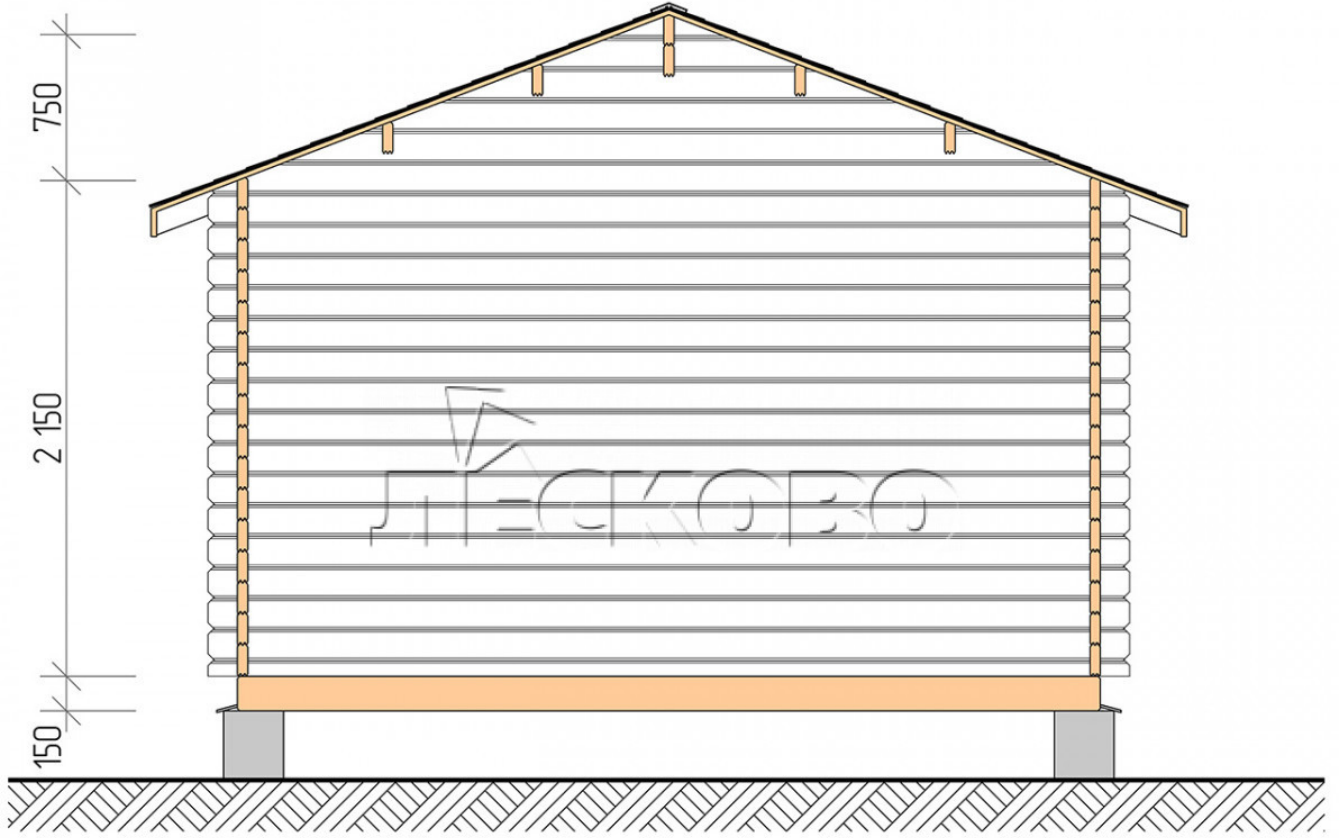

Log Cabin "DSV" series 4×4.5

Project Dimensions

4 × 4.5 / 24.8 m²

Full house set

3,852 €

Timber

45 mm

65 mm
+ 854 €

Project planning

Разрез

House Kit

- Wall kit: 44 × 145mm mini-chamber drying chamber with bowls for the project. The material of the tree is spruce, pine (GOST 8486). Humidity 12-14%. The height of the walls is 2.16 m;