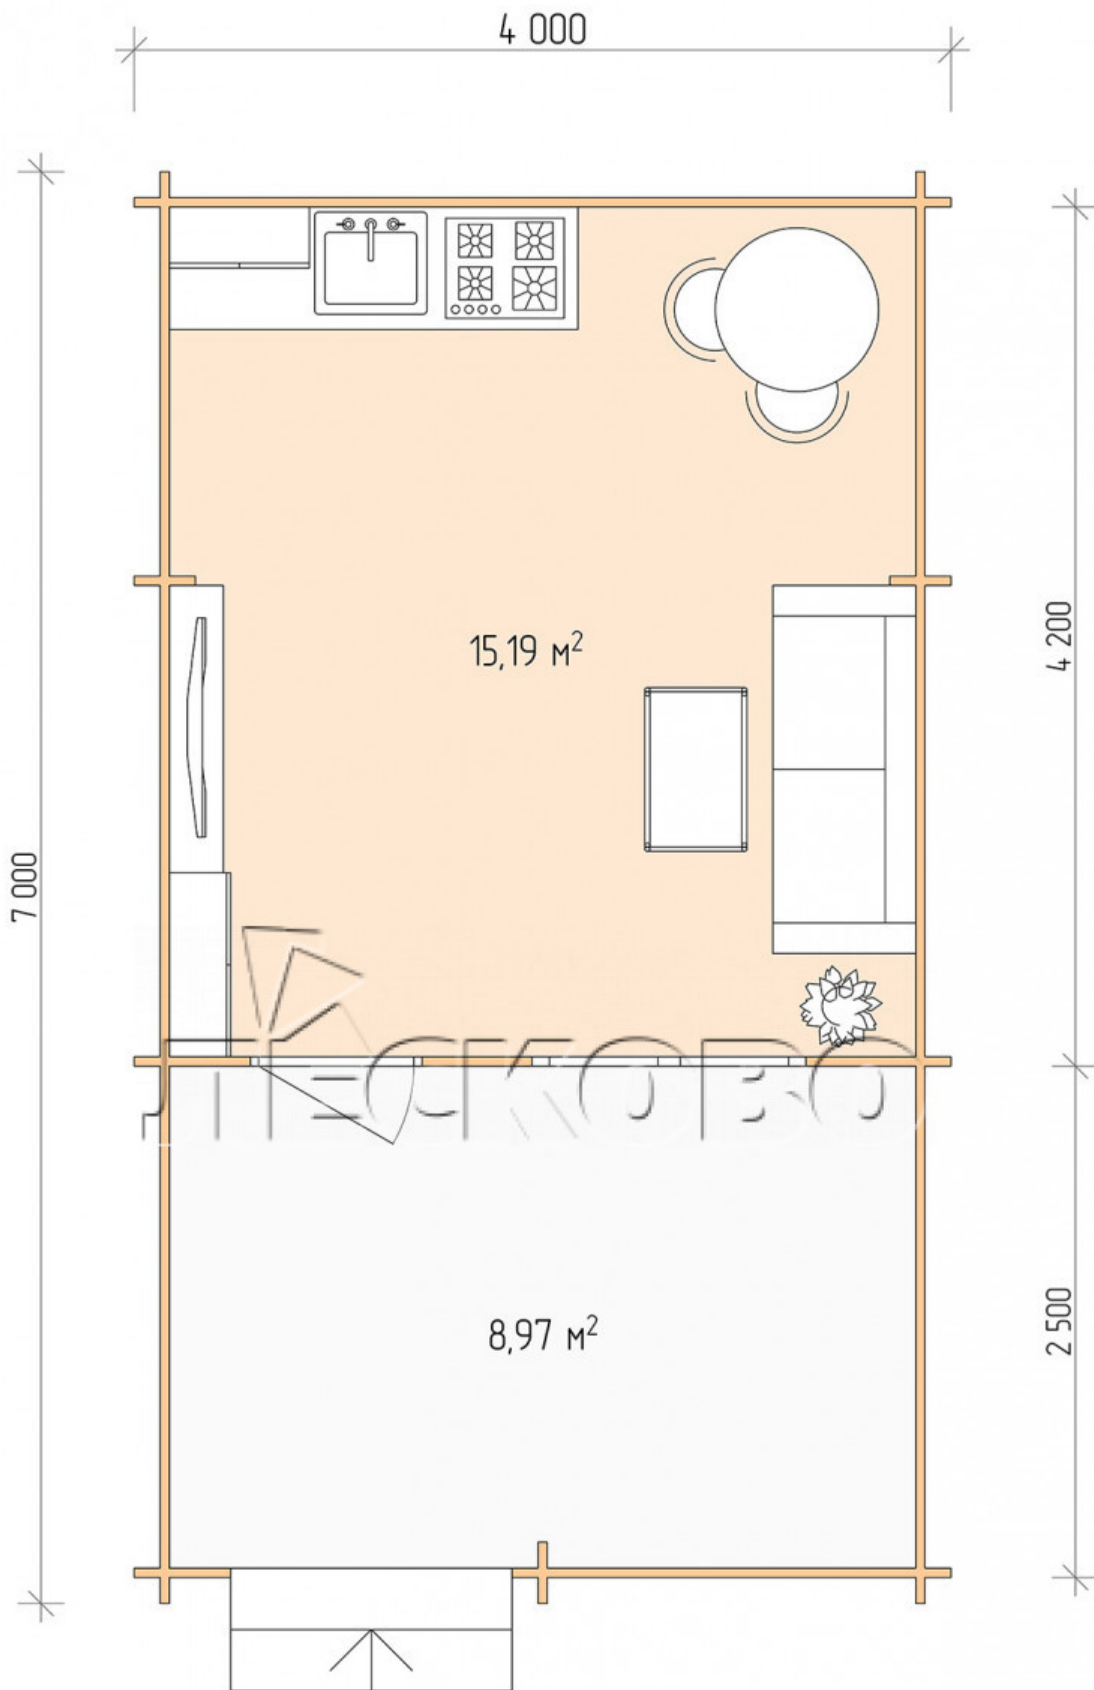

Log Cabin "DSV" series 4×4.5

Project Dimensions

4 × 4.5 / 24.8 m²

Full house set

3,852 €

Timber

45 mm

65 mm
+ 854 €

Project planning

Разрез

House Kit

- Wall kit: 44 × 145mm mini-chamber drying chamber with bowls for the project. The material of the tree is spruce, pine (GOST 8486). Humidity 12-14%. The height of the walls is 2.16 m;

- Logs, lower harness: board 45 × 145 mm chamber drying 10-12%;
- Floors: floorboard 35 mm, Chamber drying;
- Ceiling: imitation of a bar 20 × 135 mm, Chamber drying;
- Wooden windows, glass 4 mm, Single. Treatment with a colorless antiseptic. Hardware;

1.34×0.91 м.1 шт.

- Wooden doors;

0.84×1.885 м.

glass.1 шт.

7. Platbands: dry planed board 20 × 100 mm;

8. Roof: shingles.

9. Skirting board 35 mm.

+7 (927) 738-08-11