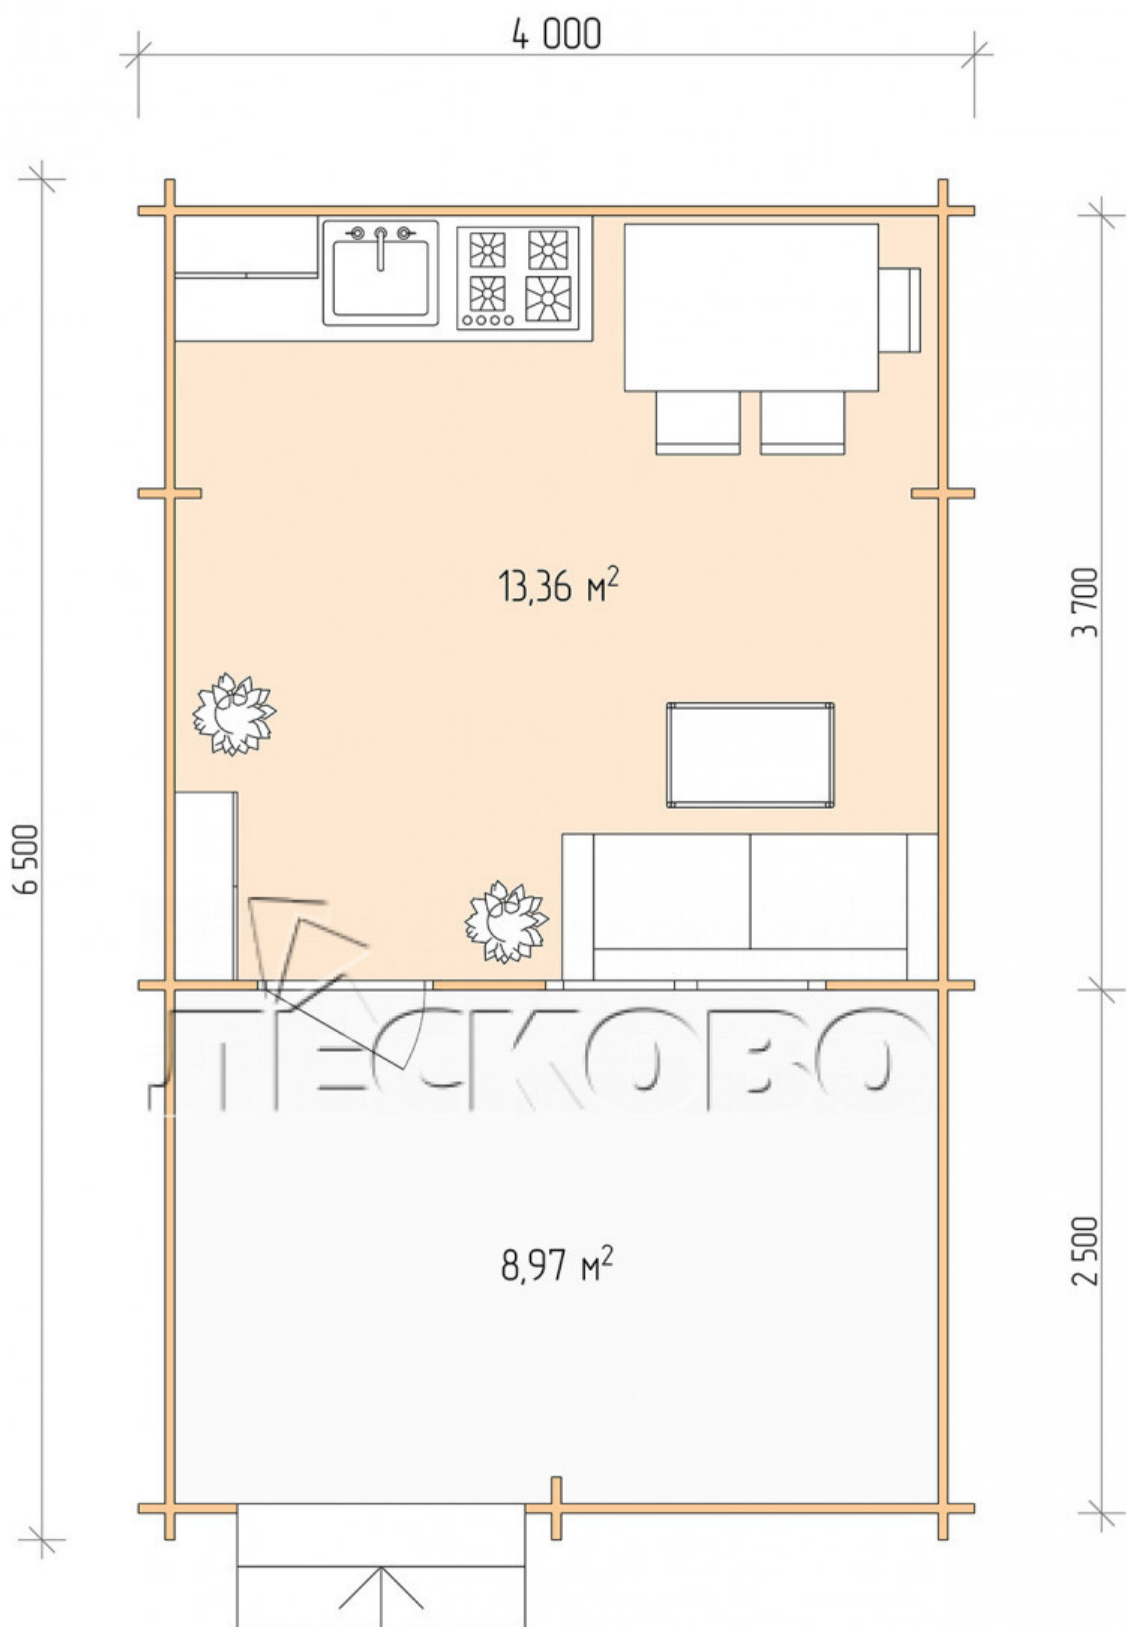

Log Cabin "DSV" series 4x4

Project Dimensions

4 × 4 / 23 m²

Full house set

3,296 €

Timber

45 MM

65 MM
+ 751 €

Project planning

Разрез

House Kit

- Wall kit: 44 × 145mm mini-chamber drying chamber with bowls for the project. The material of the tree is spruce, pine (GOST 8486). Humidity 12-14%. The height of the walls is 2.16 m;

- Logs, lower harness: board 45 × 145 mm chamber drying 10-12%;
- Floors: floorboard 35 mm, Chamber drying;
- Ceiling: imitation of a bar 20 × 135 mm, Chamber drying;
- Wooden windows, glass 4 mm, Single. Treatment with a colorless antiseptic. Hardware;

1.34×0.91 м.1 шт.

- Wooden doors;

0.84×1.885 м.

glass.1 шт.

7. Platbands: dry planed board 20 × 100 mm;

8. Roof: shingles.

9. Skirting board 35 mm.

+7 (927) 738-08-11