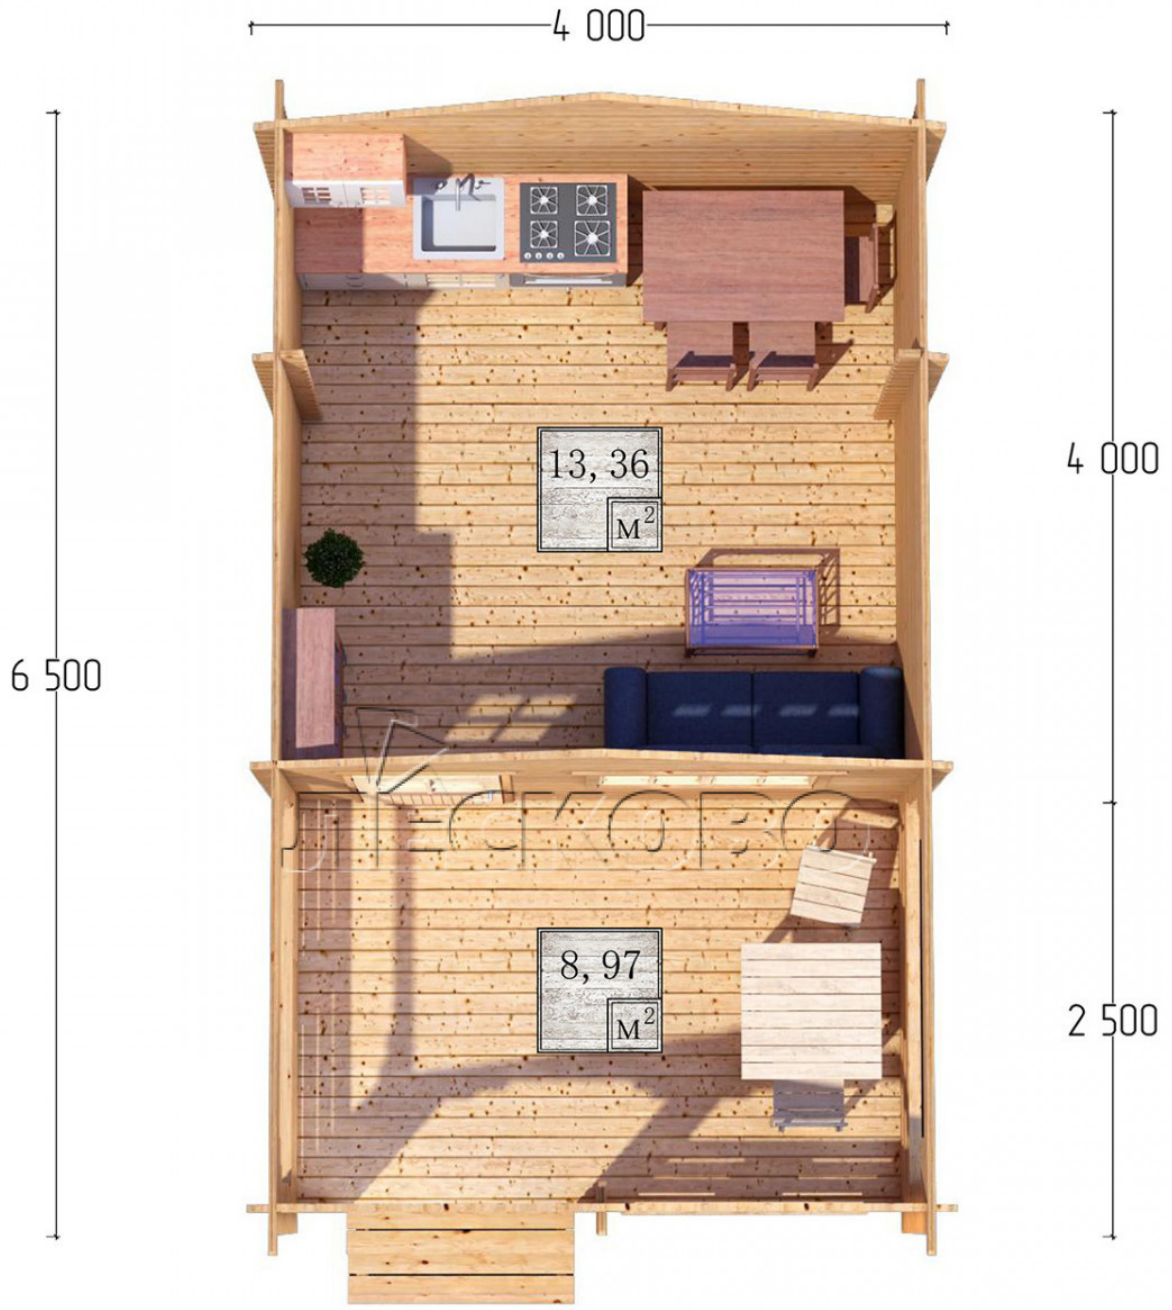

Log Cabin "DSV" series 4x4

Project Dimensions

4 × 4 / 23 m²

Full house set

3,296 €

Timber

45 MM

65 MM
+ 751 €

Project planning

Разрез

House Kit

- Wall kit: 44 × 145mm mini-chamber drying chamber with bowls for the project. The material of the tree is spruce, pine (GOST 8486). Humidity 12-14%. The height of the walls is 2.16 m;

- Logs, lower harness: board 45 × 145 mm chamber drying 10-12%;
- Floors: floorboard 35 mm, Chamber drying;
- Ceiling: imitation of a bar 20 × 135 mm, Chamber drying;
- Wooden windows, glass 4 mm, Single. Treatment with a colorless antiseptic. Hardware;

1.34×0.91 м.1 шт.

- Wooden doors;

0.84×1.885 м.

glass.1 шт.

7. Platbands: dry planed board 20 × 100 mm;

8. Roof: shingles.

9. Skirting board 35 mm.

+7 (927) 738-08-11