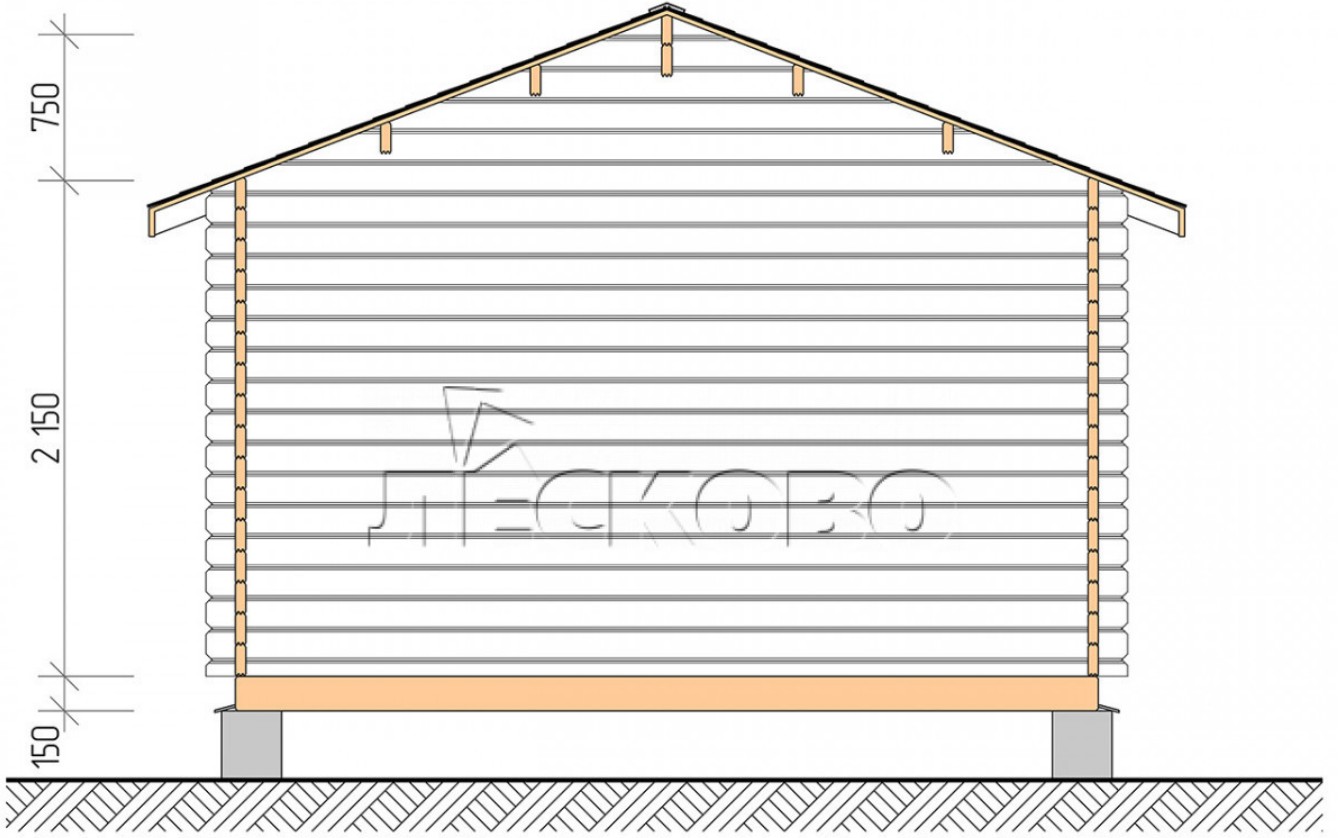

Log Cabin "DSV" series 4x4

Project Dimensions

4 × 4 / 23 m²

Full house set

3,296 €

Timber

45 MM

65 MM
+ 751 €

Project planning

Разрез

House Kit

- Wall kit: 44 × 145mm mini-chamber drying chamber with bowls for the project. The material of the tree is spruce, pine (GOST 8486). Humidity 12-14%. The height of the walls is 2.16 m;