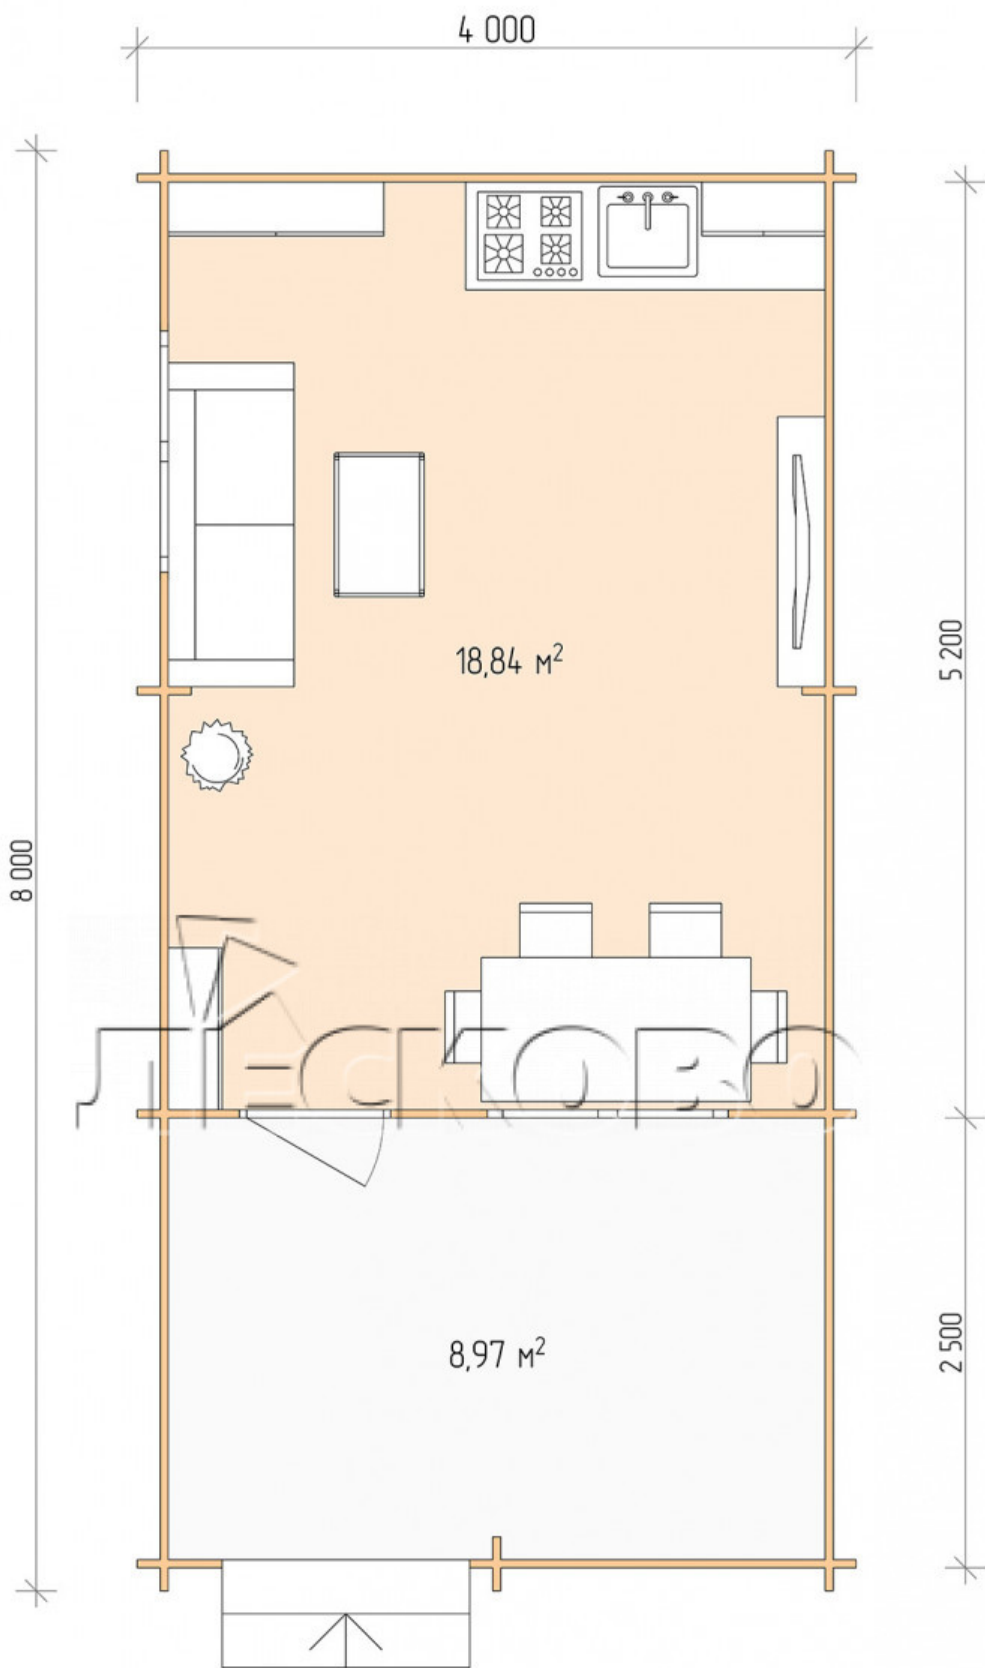

Log Cabin "DSV" series 4x5.5

Project Dimensions

4 × 5.5 / 28.5 m²

Full house set

4,211 €

Timber

45 MM

65 MM
+ 933 €

Project planning

Разрез

House Kit

- Wall kit: 44 × 145mm mini-chamber drying chamber with bowls for the project. The material of the tree is spruce, pine (GOST 8486). Humidity 12-14%. The height of the walls is 2.16 m;

- Logs, lower harness: board 45 × 145 mm chamber drying 10-12%;
- Floors: floorboard 35 mm, Chamber drying;
- Ceiling: imitation of a bar 20 × 135 mm, Chamber drying;
- Wooden windows, glass 4 mm, Single. Treatment with a colorless antiseptic. Hardware;

1.34×0.91 м.1 шт.

- Wooden doors;

0.84×1.885 м.

glass.1 шт.

7. Platbands: dry planed board 20 × 100 mm;

8. Roof: shingles.

9. Skirting board 35 mm.

+7 (927) 738-08-11