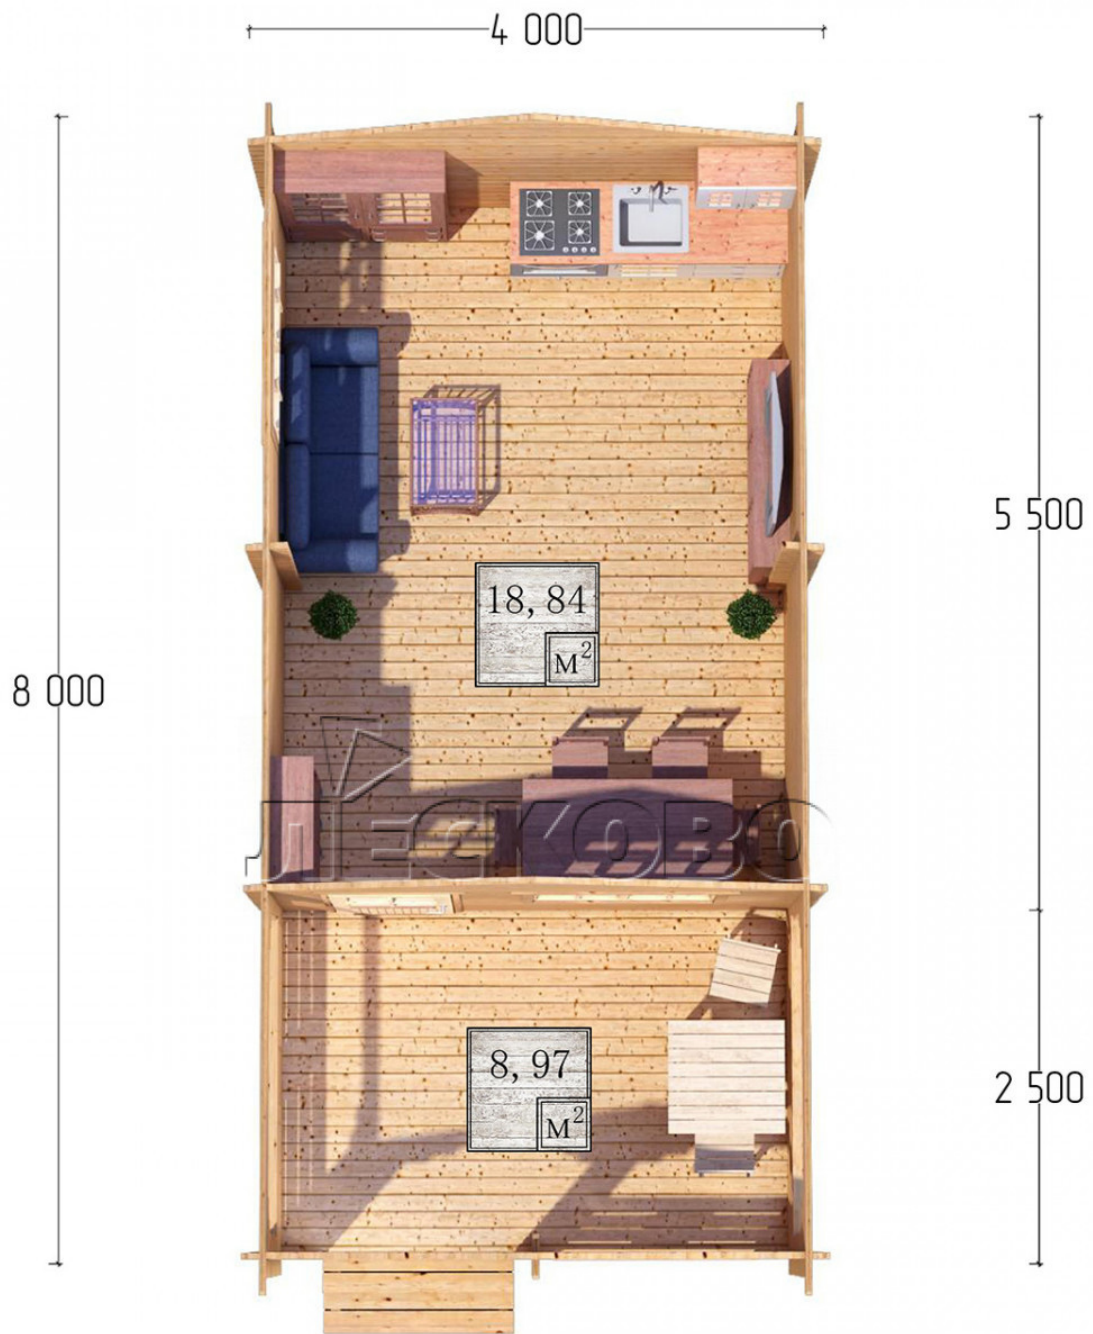

Log Cabin "DSV" series 4x5.5

Project Dimensions

4 × 5.5 / 28.5 m²

Full house set

4,211 €

Timber

45 MM

65 MM
+ 933 €

Project planning

Разрез

House Kit

- Wall kit: 44 × 145mm mini-chamber drying chamber with bowls for the project. The material of the tree is spruce, pine (GOST 8486). Humidity 12-14%. The height of the walls is 2.16 m;

- Logs, lower harness: board 45 × 145 mm chamber drying 10-12%;
- Floors: floorboard 35 mm, Chamber drying;
- Ceiling: imitation of a bar 20 × 135 mm, Chamber drying;
- Wooden windows, glass 4 mm, Single. Treatment with a colorless antiseptic. Hardware;

1.34×0.91 м.1 шт.

- Wooden doors;

0.84×1.885 м.

glass.1 шт.

7. Platbands: dry planed board 20 × 100 mm;

8. Roof: shingles.

9. Skirting board 35 mm.

+7 (927) 738-08-11