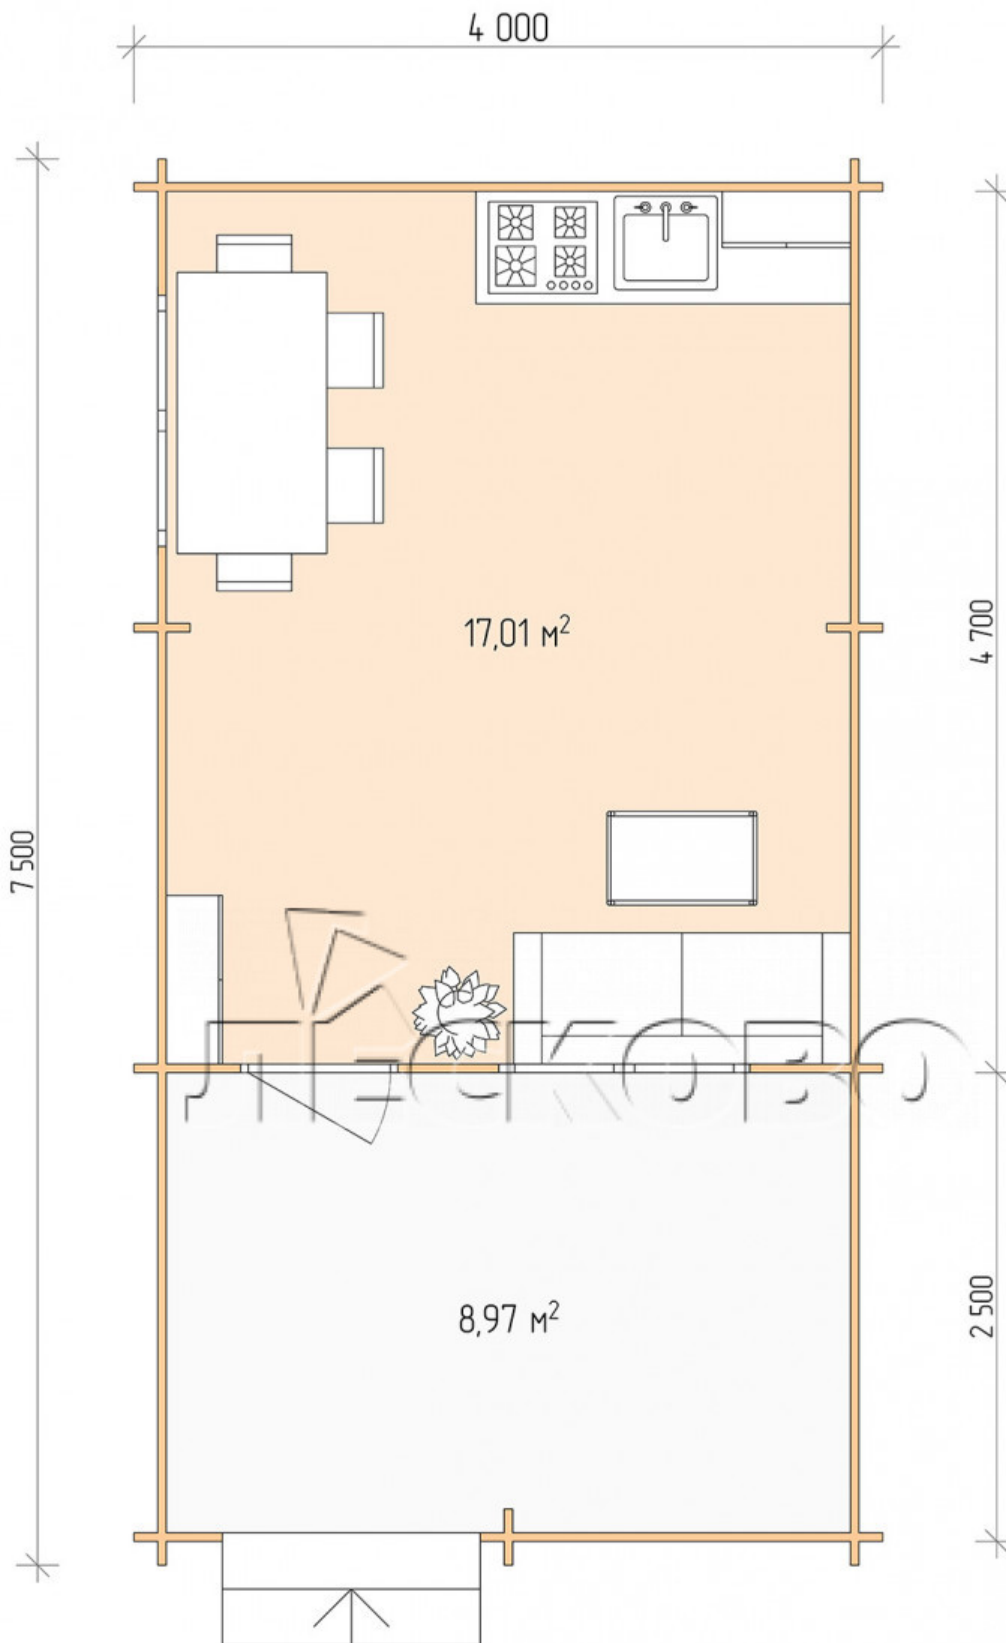

Log Cabin "DSV" series 4x5

Project Dimensions

4 × 5 / 27 m²

Full house set

4,094 €

Timber

45 MM

65 MM
+ 904 €

Project planning

Разрез

House Kit

- Wall kit: 44 × 145mm mini-chamber drying chamber with bowls for the project. The material of the tree is spruce, pine (GOST 8486). Humidity 12-14%. The height of the walls is 2.16 m;

- Logs, lower harness: board 45 × 145 mm chamber drying 10-12%;
- Floors: floorboard 35 mm, Chamber drying;
- Ceiling: imitation of a bar 20 × 135 mm, Chamber drying;
- Wooden windows, glass 4 mm, Single. Treatment with a colorless antiseptic. Hardware;

1.34×0.91 м.1 шт.

- Wooden doors;

0.84×1.885 м.

glass.1 шт.

7. Platbands: dry planed board 20 × 100 mm;

8. Roof: shingles.

9. Skirting board 35 mm.

+7 (927) 738-08-11