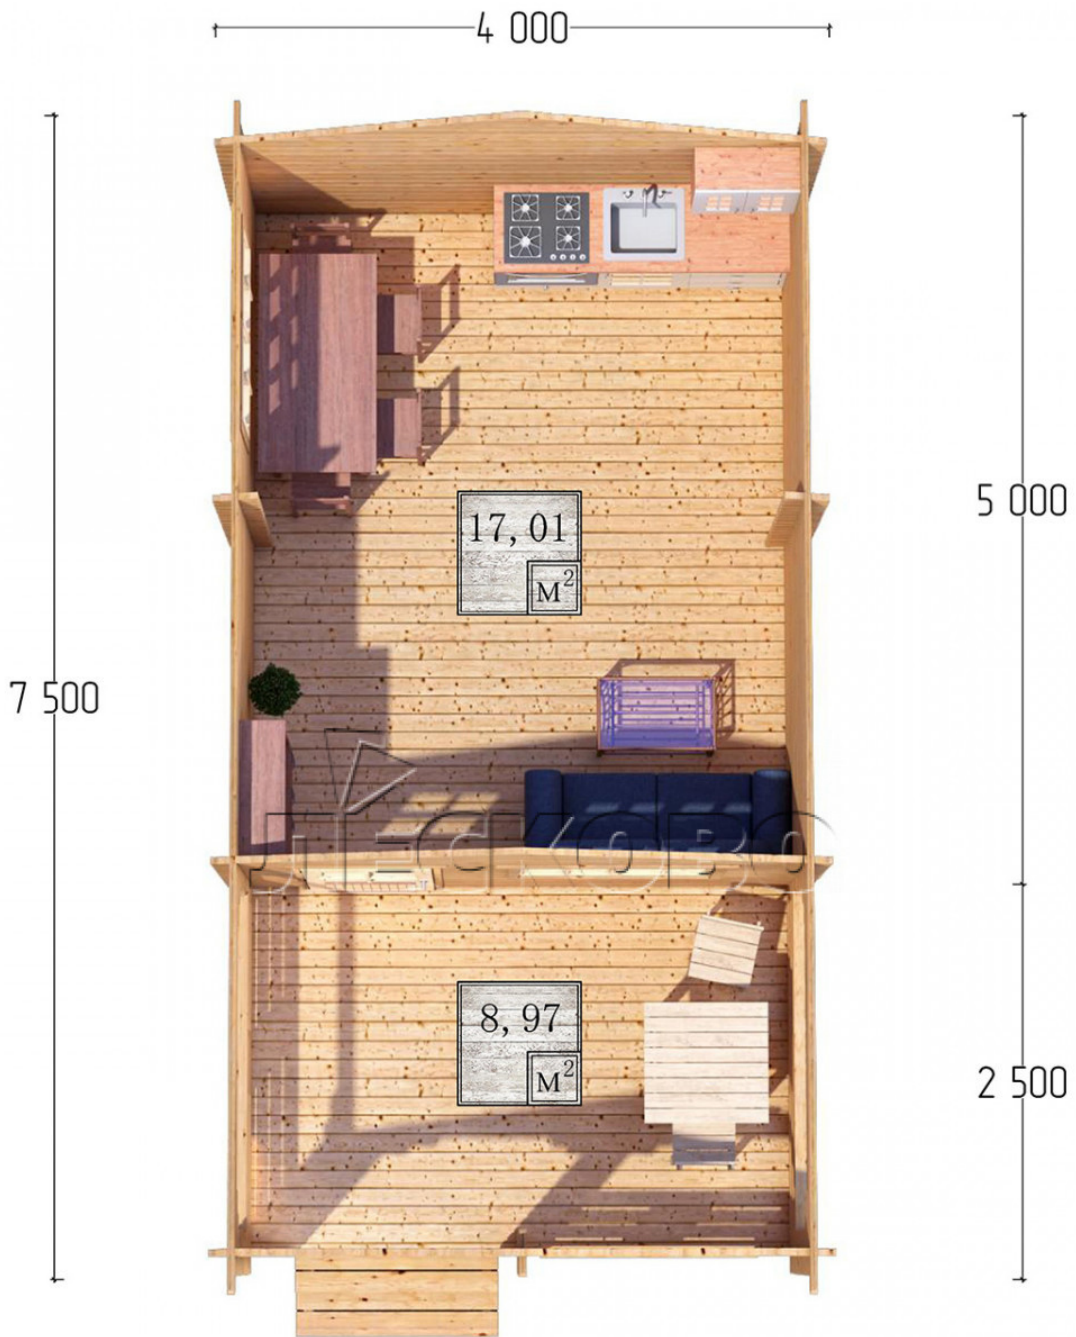

Log Cabin "DSV" series 4x5

Project Dimensions

4 × 5 / 27 m²

Full house set

4,094 €

Timber

45 MM

65 MM
+ 904 €

Project planning

Разрез

House Kit

- Wall kit: 44 × 145mm mini-chamber drying chamber with bowls for the project. The material of the tree is spruce, pine (GOST 8486). Humidity 12-14%. The height of the walls is 2.16 m;

- Logs, lower harness: board 45 × 145 mm chamber drying 10-12%;
- Floors: floorboard 35 mm, Chamber drying;
- Ceiling: imitation of a bar 20 × 135 mm, Chamber drying;
- Wooden windows, glass 4 mm, Single. Treatment with a colorless antiseptic. Hardware;

1.34×0.91 м.1 шт.

- Wooden doors;

0.84×1.885 м.

glass.1 шт.

7. Platbands: dry planed board 20 × 100 mm;

8. Roof: shingles.

9. Skirting board 35 mm.

+7 (927) 738-08-11