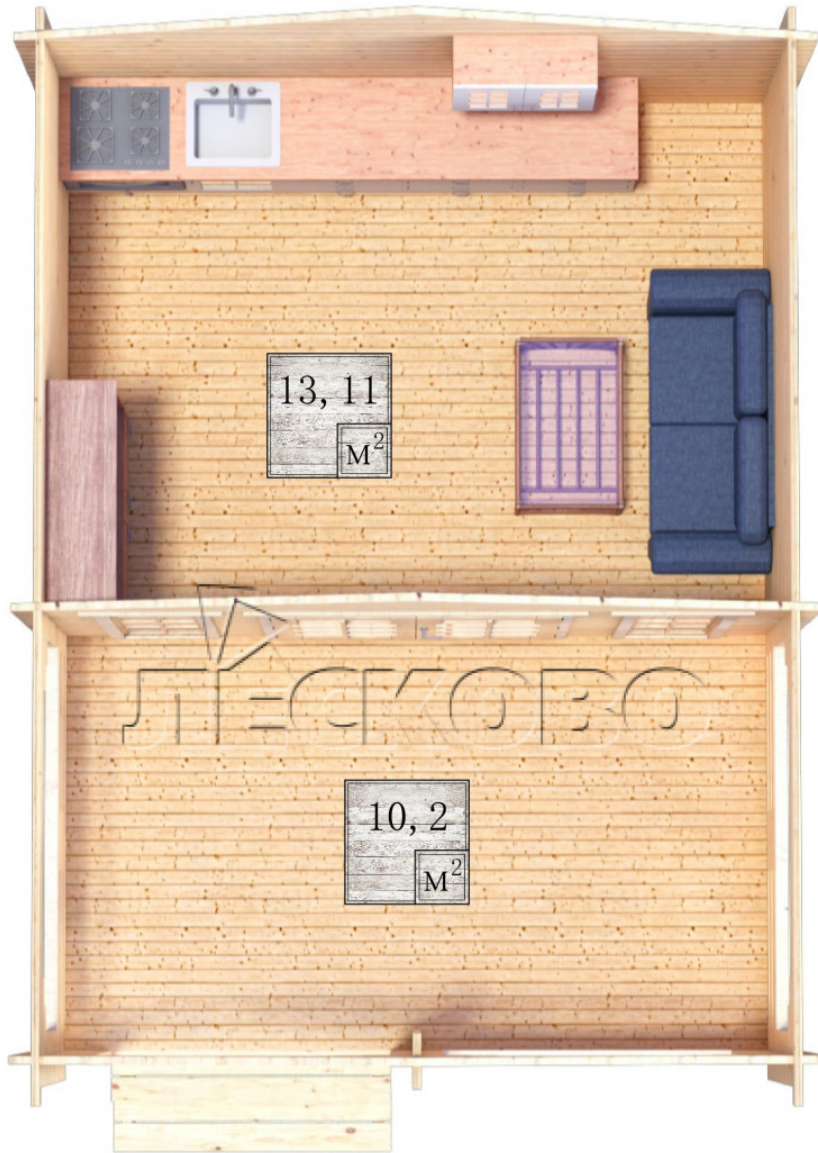

Log Cabin "DSV" series 4.5×3.5

Project Dimensions

4.5 × 3.5 / 24 m²

Full house set

3,704 €

Timber

45 MM

65 MM
+ 794 €

Project planning

4 500

3 500

Разрез

House Kit

- Wall kit: 44 × 145mm mini-chamber drying chamber with bowls for the project. The material of the tree is spruce, pine (GOST 8486). Humidity 12-14%. The height of the walls is 2.16 m;
- Logs, lower harness: board 45 × 145 mm chamber drying 10-12%;
- Floors: floorboard 35 mm, Chamber drying;
- Ceiling: imitation of a bar 20 × 135 mm, Chamber drying;

- Wooden windows, glass 4 mm, Single. Treatment with a colorless antiseptic. Hardware;

0.42×1.885 м.2 шт.

- Wooden doors;

1.62×1.885 м.1 шт.

7. Platbands: dry planed board 20 × 100 mm;

8. Roof: shingles.

9. Skirting board 35 mm.