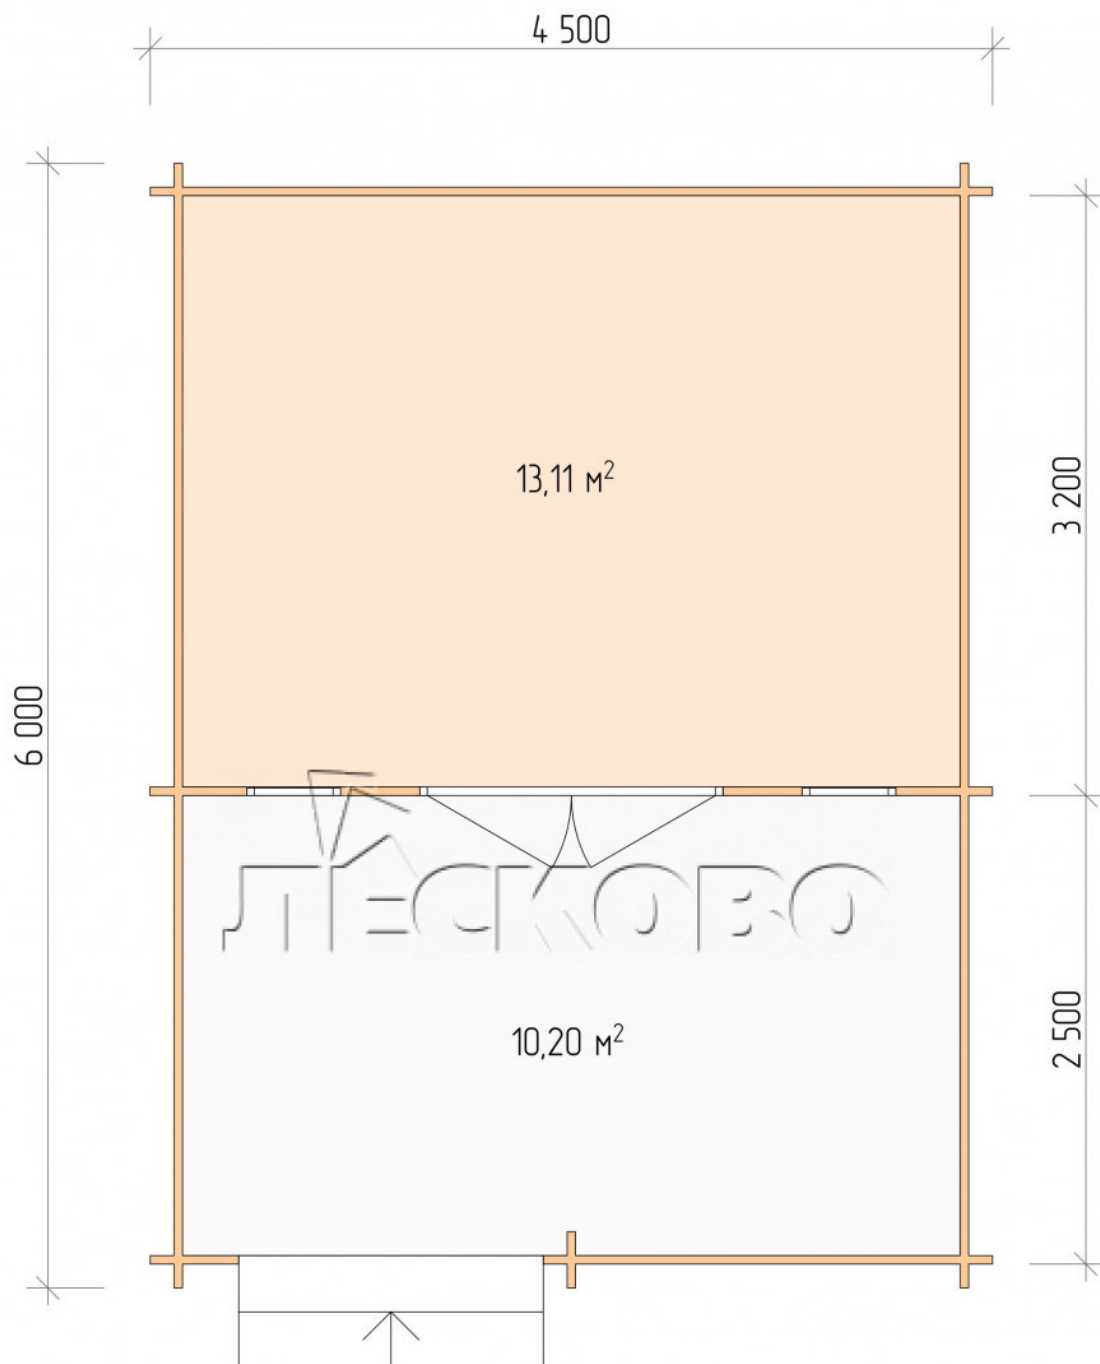

Log Cabin "DSV" series 4.5×3.5

Project Dimensions

4.5 × 3.5 / 24 m²

Full house set

3,704 €

Timber

45 MM

65 MM
+ 794 €

Project planning

4 500

3 500

Разрез

House Kit

- Wall kit: 44 × 145mm mini-chamber drying chamber with bowls for the project. The material of the tree is spruce, pine (GOST 8486). Humidity 12-14%. The height of the walls is 2.16 m;
- Logs, lower harness: board 45 × 145 mm chamber drying 10-12%;
- Floors: floorboard 35 mm, Chamber drying;
- Ceiling: imitation of a bar 20 × 135 mm, Chamber drying;

- Wooden windows, glass 4 mm, Single. Treatment with a colorless antiseptic. Hardware;

0.42×1.885 м.2 шт.

- Wooden doors;

1.62×1.885 м.1 шт.

7. Platbands: dry planed board 20 × 100 mm;

8. Roof: shingles.

9. Skirting board 35 mm.