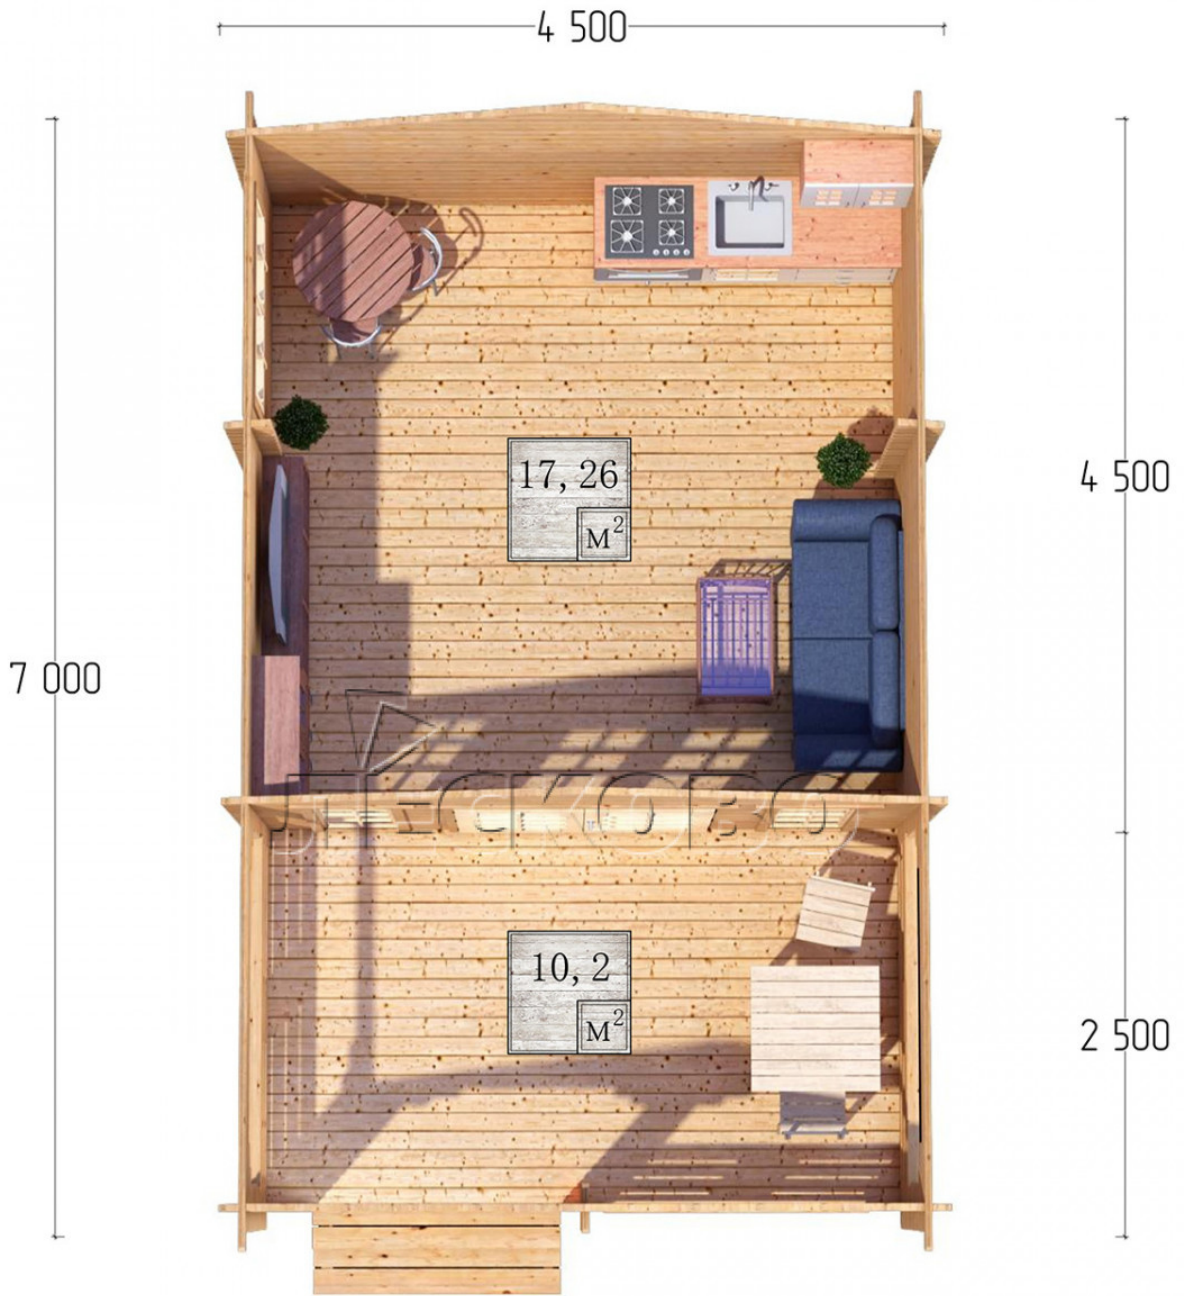

## Log Cabin "DSV" series 4.5×4.5

Project Dimensions

4.5 × 4.5 / 28.2 m<sup>2</sup>

Full house set

**4,391 €**

### Timber

45 MM

65 MM  
+ 965 €

# Разрез

## House Kit

- Wall kit: 44 × 145mm mini-chamber drying chamber with bowls for the project. The material of the tree is spruce, pine (GOST 8486). Humidity 12-14%. The height of the walls is 2.16 m;
- Logs, lower harness: board 45 × 145 mm chamber drying 10-12%;
- Floors: floorboard 35 mm, Chamber drying;
- Ceiling: imitation of a bar 20 × 135 mm, Chamber drying;
- Wooden windows, glass 4 mm, Single. Treatment with a colorless antiseptic. Hardware;