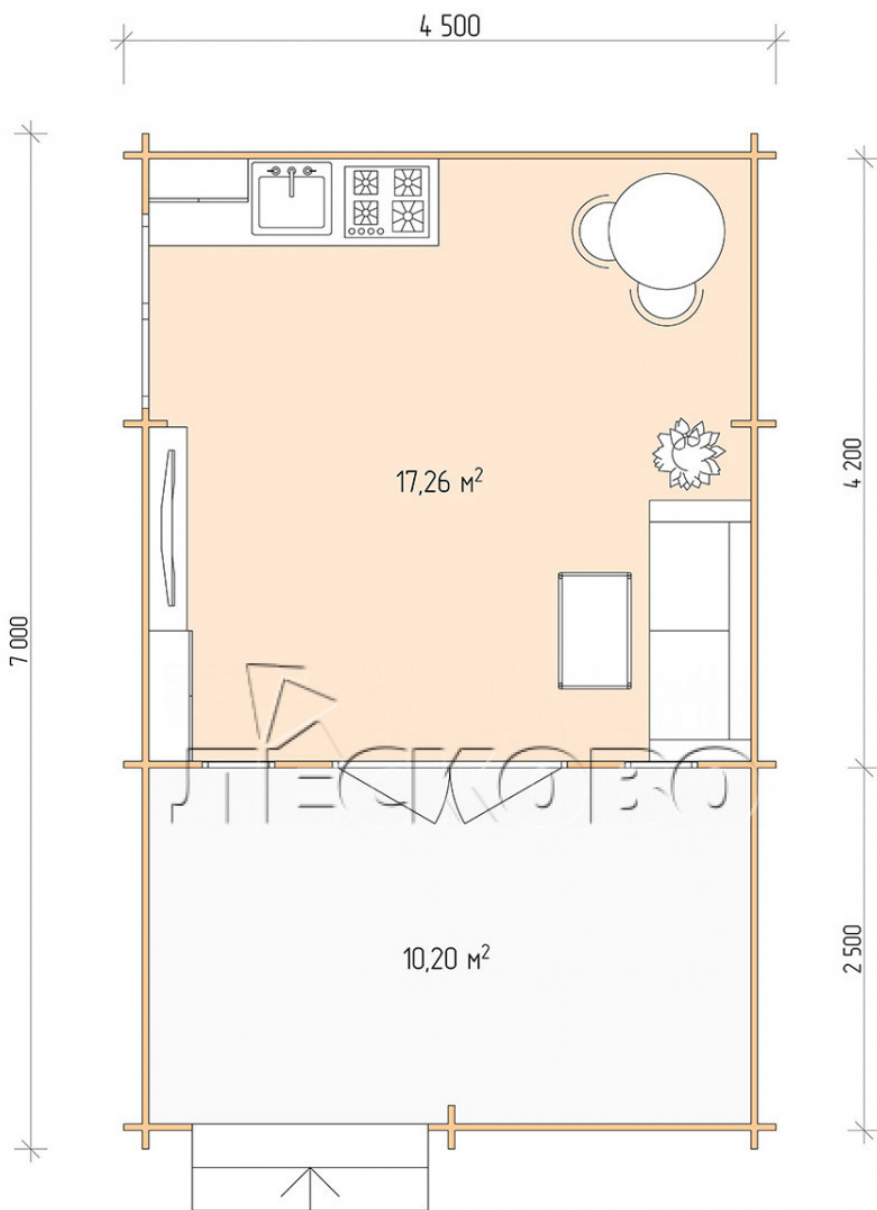

## Log Cabin "DSV" series 4.5×4.5

Project Dimensions

4.5 × 4.5 / 28.2 m<sup>2</sup>

Full house set

**4,391 €**

# Разрез

## House Kit

- Wall kit: 44 × 145mm mini-chamber drying chamber with bowls for the project. The material of the tree is spruce, pine (GOST 8486). Humidity 12-14%. The height of the walls is 2.16 m;
- Logs, lower harness: board 45 × 145 mm chamber drying 10-12%;
- Floors: floorboard 35 mm, Chamber drying;
- Ceiling: imitation of a bar 20 × 135 mm, Chamber drying;
- Wooden windows, glass 4 mm, Single. Treatment with a colorless antiseptic. Hardware;

0.42×1.885 м.2 шт.

1.34×0.91 м.1 шт.

- Wooden doors;

1.62×1.885 м.1 шт.

7. Platbands: dry planed board 20 × 100 mm;

8. Roof: shingles.

9. Skirting board 35 mm.

+7 (927) 738-08-11