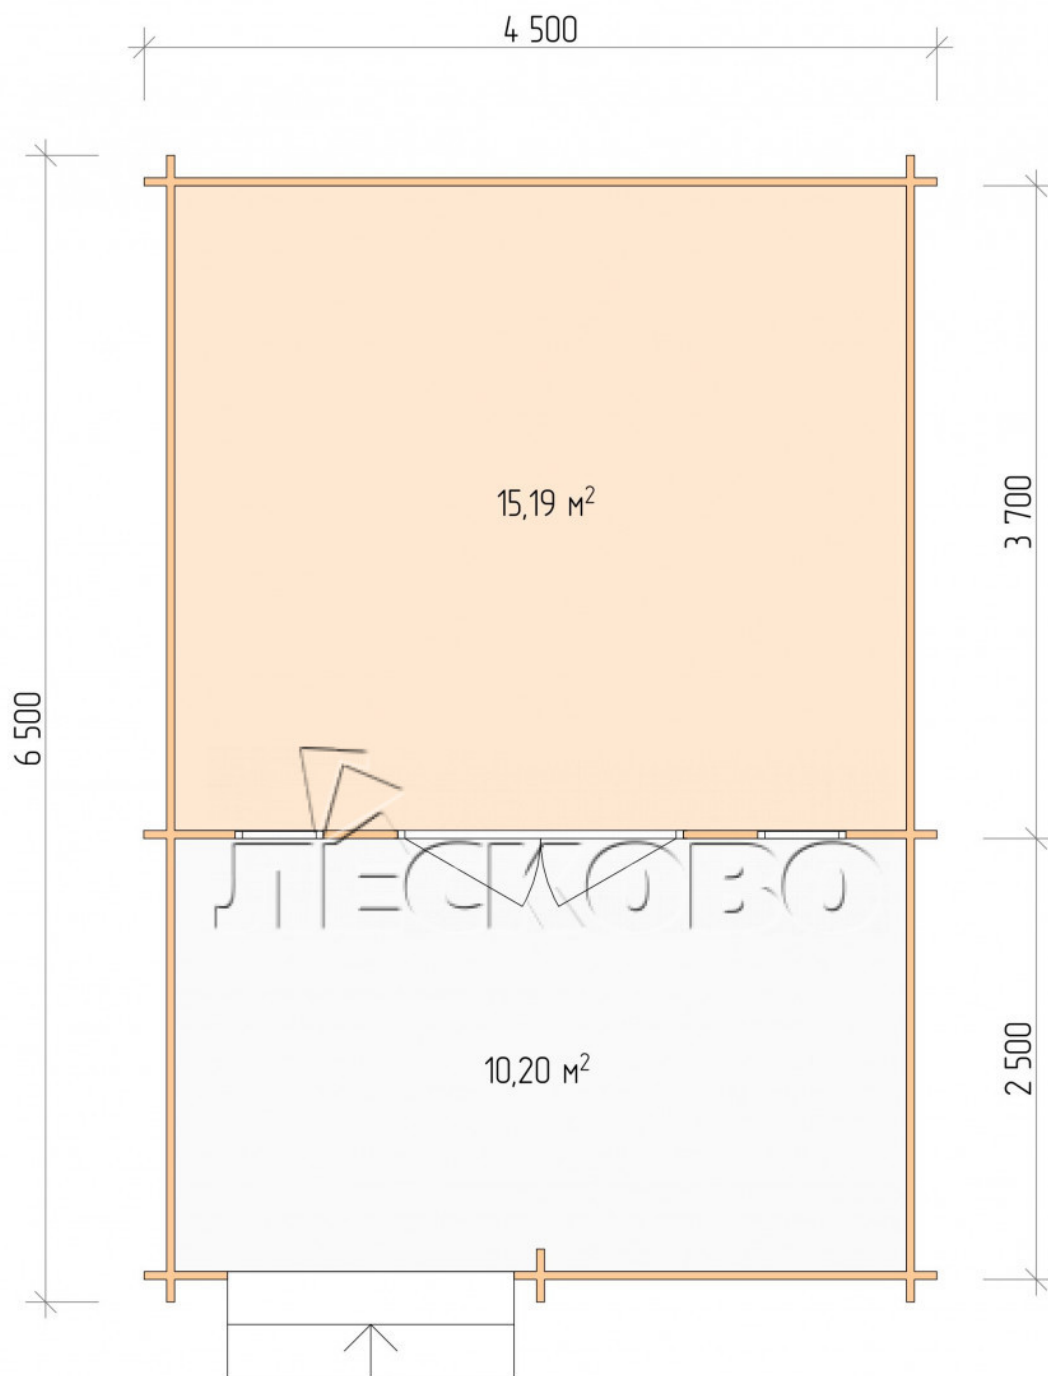

## Log Cabin "DSV" series 4.5×4

Project Dimensions

4.5 × 4 / 26.1 m<sup>2</sup>

Full house set

**4,050 €**

# Разрез

## House Kit

- Wall kit: 44 × 145mm mini-chamber drying chamber with bowls for the project. The material of the tree is spruce, pine (GOST 8486). Humidity 12-14%. The height of the walls is 2.16 m;
- Logs, lower harness: board 45 × 145 mm chamber drying 10-12%;
- Floors: floorboard 35 mm, Chamber drying;
- Ceiling: imitation of a bar 20 × 135 mm, Chamber drying;