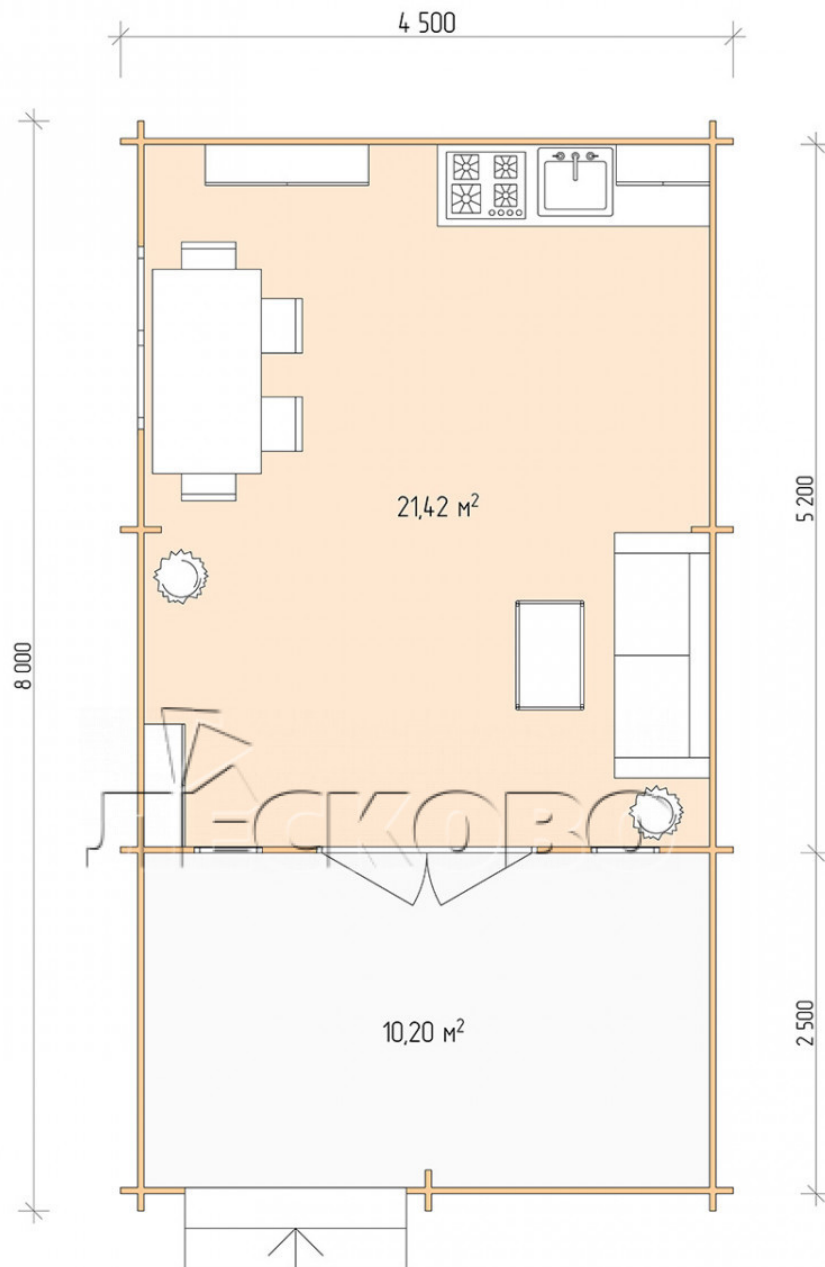

Log Cabin "DSV" series 4.5×5.5

Project Dimensions

4.5 × 5.5 / 32.4 m²

Full house set

5,045 €

Timber

45 MM

65 MM
+ 1,100 €

Project planning

Разрез

House Kit

- Wall kit: 44 × 145mm mini-chamber drying chamber with bowls for the project. The material of the tree is spruce, pine (GOST 8486). Humidity 12-14%. The height of the walls is 2.16 m;
- Logs, lower harness: board 45 × 145 mm chamber drying 10-12%;
- Floors: floorboard 35 mm, Chamber drying;
- Ceiling: imitation of a bar 20 × 135 mm, Chamber drying;
- Wooden windows, glass 4 mm, Single. Treatment with a colorless antiseptic. Hardware;

0.42×1.885 м.2 шт.

1.34×0.91 м.1 шт.

- Wooden doors;

1.62×1.885 м.1 шт.

7. Platbands: dry planed board 20 × 100 mm;

8. Roof: shingles.

9. Skirting board 35 mm.

+7 (927) 738-08-11