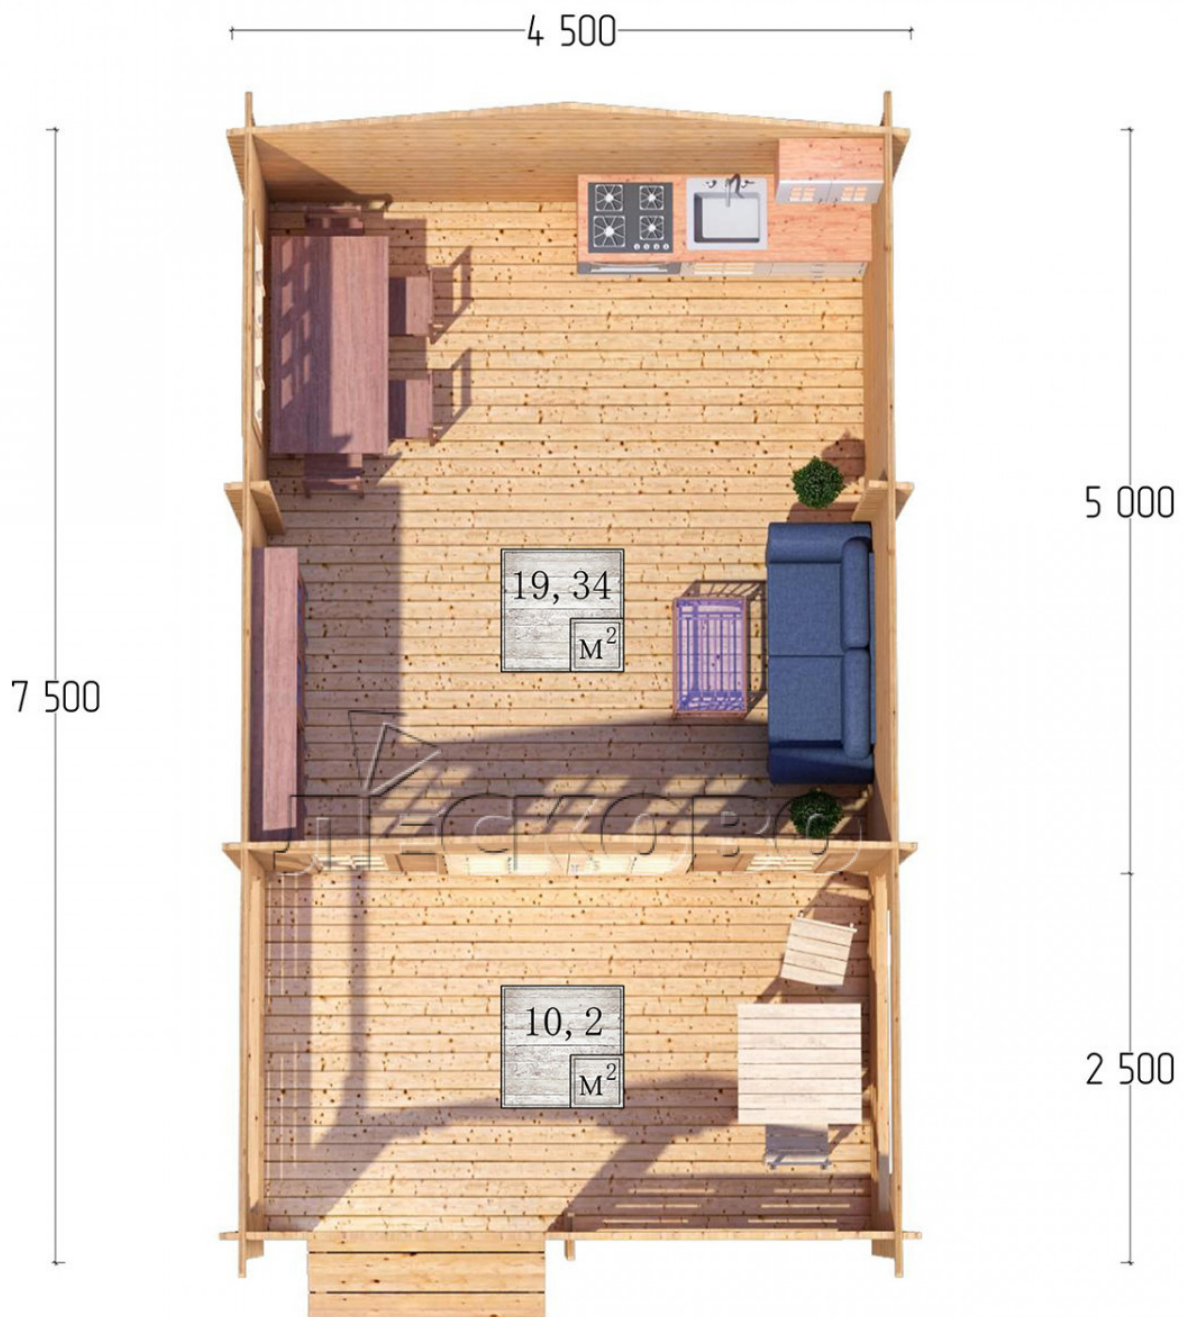

Log Cabin "DSV" series 4.5×5

Project Dimensions

4.5 × 5 / 30.3 m²

Full house set

4,795 €

Timber

45 MM

65 MM
+ 1,063 €

Project planning

Разрез

House Kit

- Wall kit: 44 × 145mm mini-chamber drying chamber with bowls for the project. The material of the tree is spruce, pine (GOST 8486). Humidity 12-14%. The height of the walls is 2.16 m;
- Logs, lower harness: board 45 × 145 mm chamber drying 10-12%;
- Floors: floorboard 35 mm, Chamber drying;
- Ceiling: imitation of a bar 20 × 135 mm, Chamber drying;
- Wooden windows, glass 4 mm, Single. Treatment with a colorless antiseptic. Hardware;

0.42×1.885 м.2 шт.

1.34×0.91 м.1 шт.

- Wooden doors;

1.62×1.885 м.1 шт.

7. Platbands: dry planed board 20 × 100 mm;

8. Roof: shingles.

9. Skirting board 35 mm.

+7 (927) 738-08-11