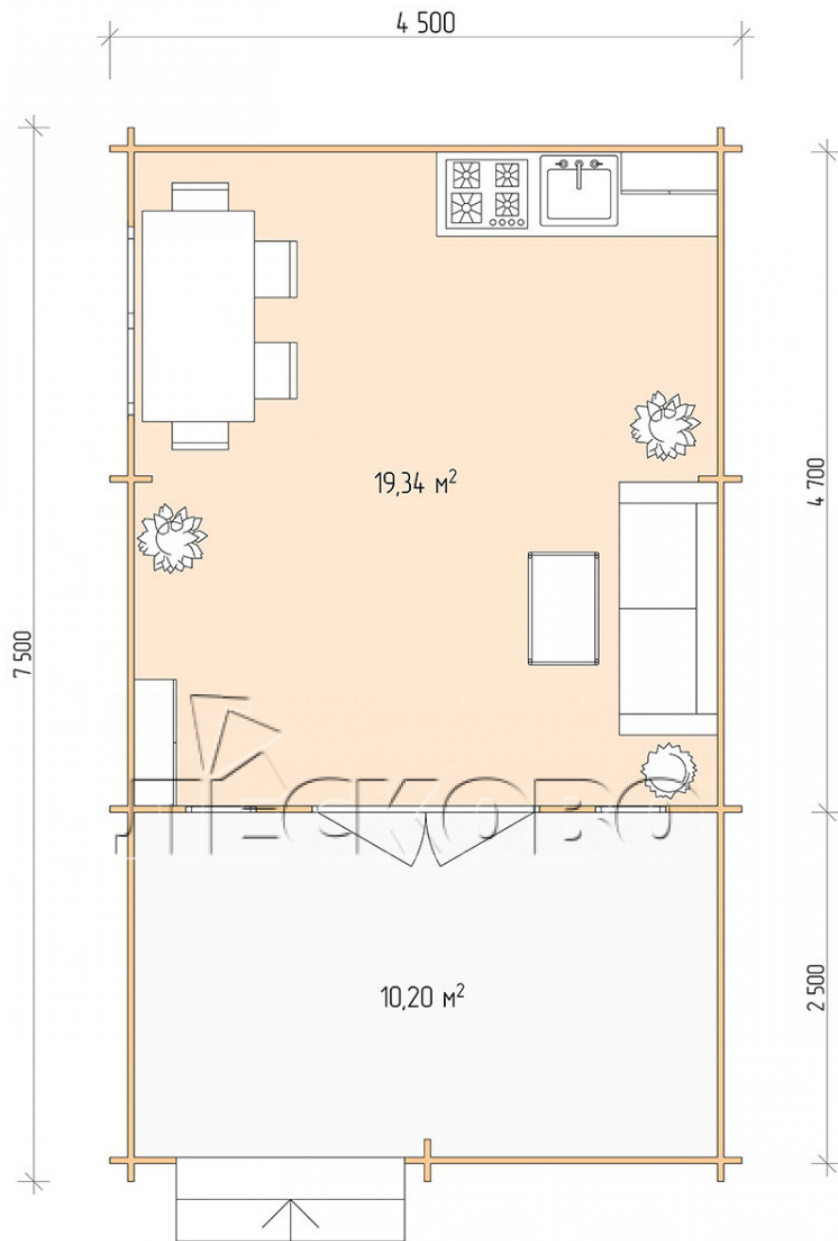

Log Cabin "DSV" series 4.5×5

Project Dimensions

4.5 × 5 / 30.3 m²

Full house set

4,795 €

Timber

45 MM

65 MM
+ 1,063 €

Project planning

Разрез

House Kit

- Wall kit: 44 × 145mm mini-chamber drying chamber with bowls for the project. The material of the tree is spruce, pine (GOST 8486). Humidity 12-14%. The height of the walls is 2.16 m;
- Logs, lower harness: board 45 × 145 mm chamber drying 10-12%;
- Floors: floorboard 35 mm, Chamber drying;
- Ceiling: imitation of a bar 20 × 135 mm, Chamber drying;
- Wooden windows, glass 4 mm, Single. Treatment with a colorless antiseptic. Hardware;

0.42×1.885 м.2 шт.

1.34×0.91 м.1 шт.

- Wooden doors;

1.62×1.885 м.1 шт.

7. Platbands: dry planed board 20 × 100 mm;

8. Roof: shingles.

9. Skirting board 35 mm.

+7 (927) 738-08-11