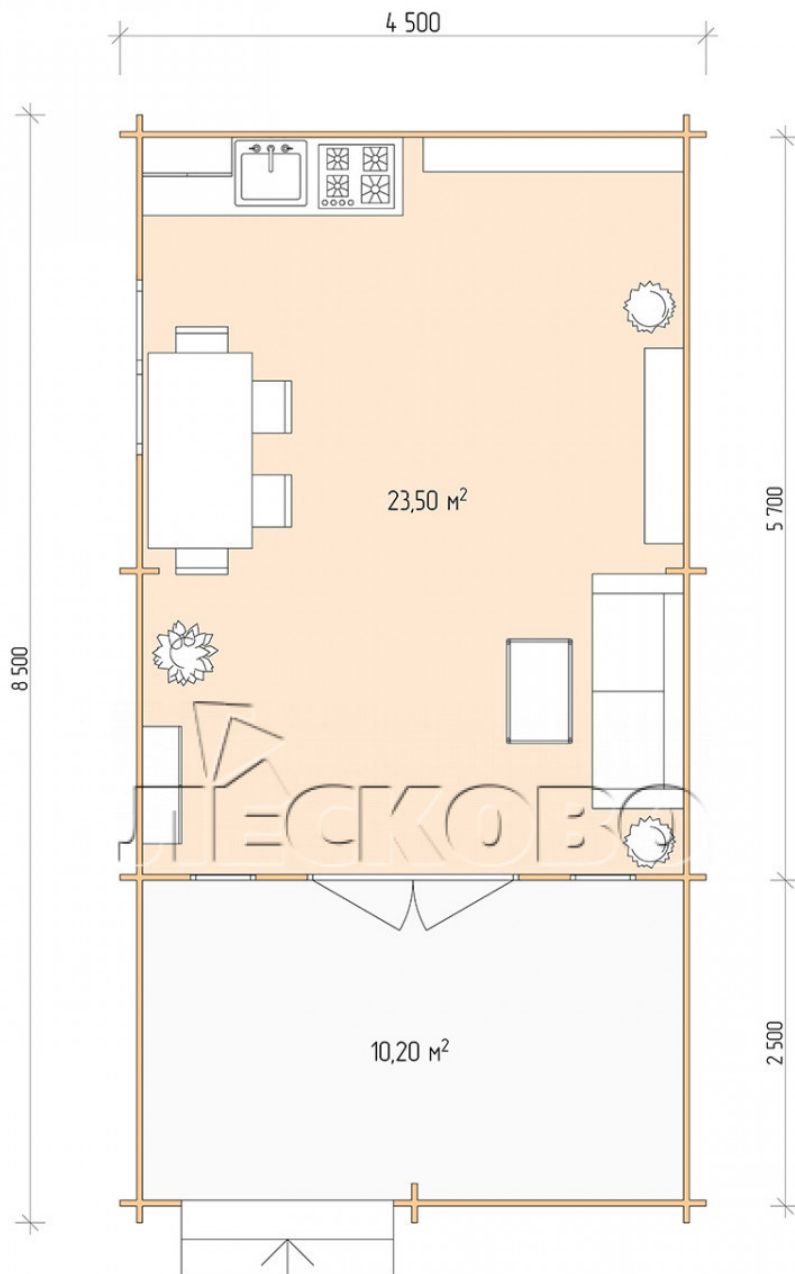

Log Cabin "DSV" series 4.5×6

Project Dimensions

4.5 × 6 / 34.5 m²

Full house set

5,162 €

Timber

45 MM

65 MM
+ 1,126 €

Project planning

Разрез

House Kit

- Wall kit: 44 × 145mm mini-chamber drying chamber with bowls for the project. The material of the tree is spruce, pine (GOST 8486). Humidity 12-14%. The height of the walls is 2.16 m;
- Logs, lower harness: board 45 × 145 mm chamber drying 10-12%;
- Floors: floorboard 35 mm, Chamber drying;
- Ceiling: imitation of a bar 20 × 135 mm, Chamber drying;
- Wooden windows, glass 4 mm, Single. Treatment with a colorless antiseptic. Hardware;

0.42×1.885 м.2 шт.

1.34×0.91 м.1 шт.

- Wooden doors;

1.62×1.885 м.1 шт.

7. Platbands: dry planed board 20 × 100 mm;

8. Roof: shingles.

9. Skirting board 35 mm.

+7 (927) 738-08-11