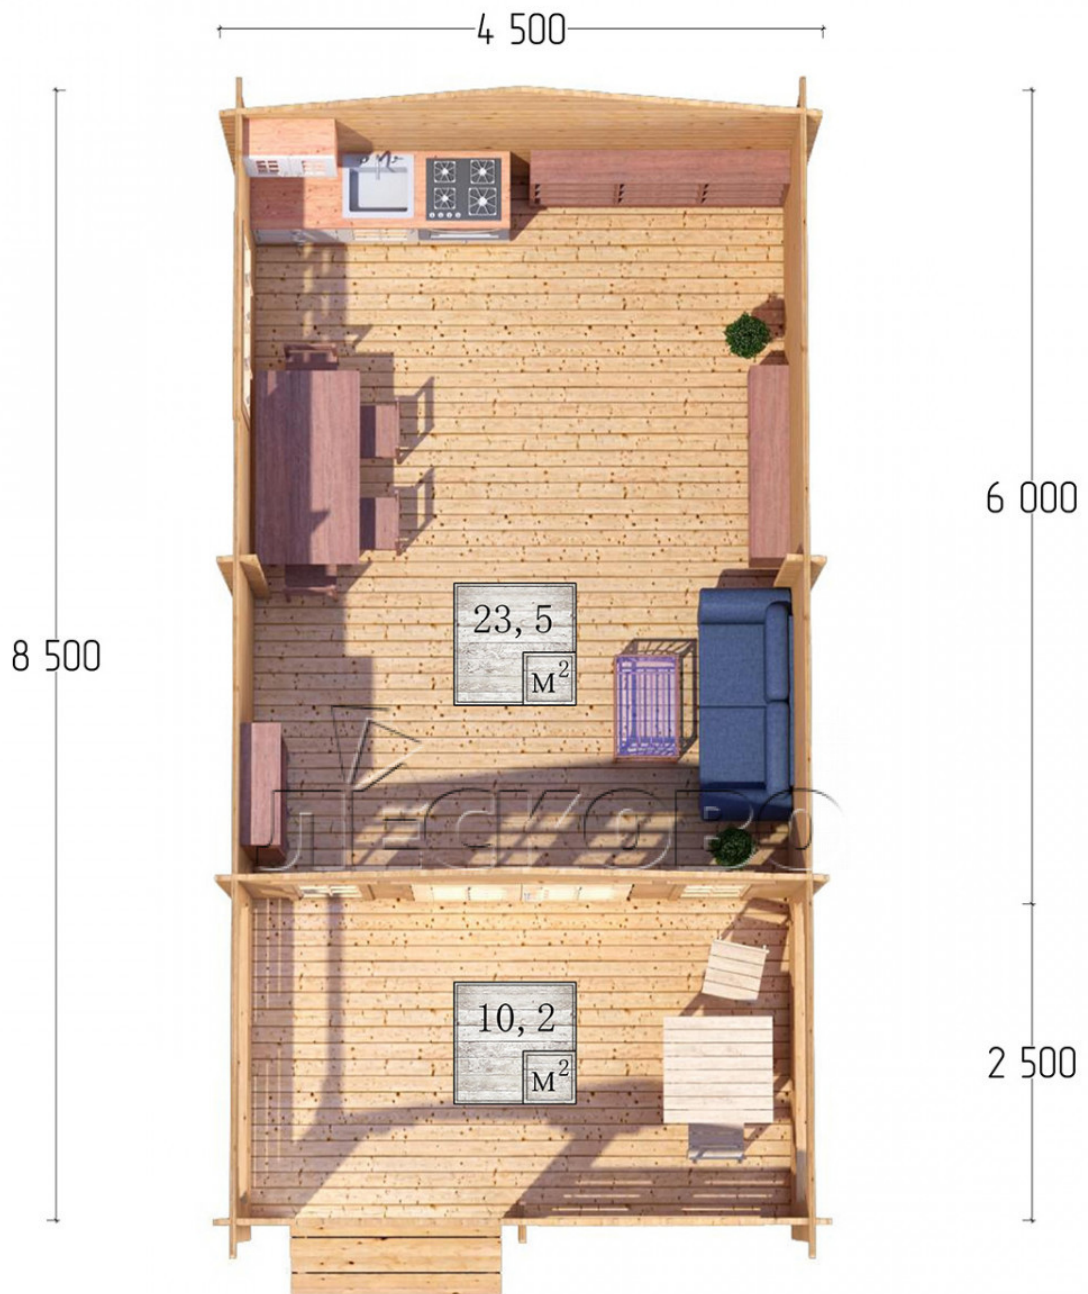

Log Cabin "DSV" series 4.5×6

Project Dimensions

4.5 × 6 / 34.5 m²

Full house set

5,162 €

Timber

45 MM

65 MM
+ 1,126 €

Project planning

Разрез

House Kit

- Wall kit: 44 × 145mm mini-chamber drying chamber with bowls for the project. The material of the tree is spruce, pine (GOST 8486). Humidity 12-14%. The height of the walls is 2.16 m;
- Logs, lower harness: board 45 × 145 mm chamber drying 10-12%;
- Floors: floorboard 35 mm, Chamber drying;
- Ceiling: imitation of a bar 20 × 135 mm, Chamber drying;
- Wooden windows, glass 4 mm, Single. Treatment with a colorless antiseptic. Hardware;

0.42×1.885 м.2 шт.

1.34×0.91 м.1 шт.

- Wooden doors;

1.62×1.885 м.1 шт.

7. Platbands: dry planed board 20 × 100 mm;

8. Roof: shingles.

9. Skirting board 35 mm.

+7 (927) 738-08-11