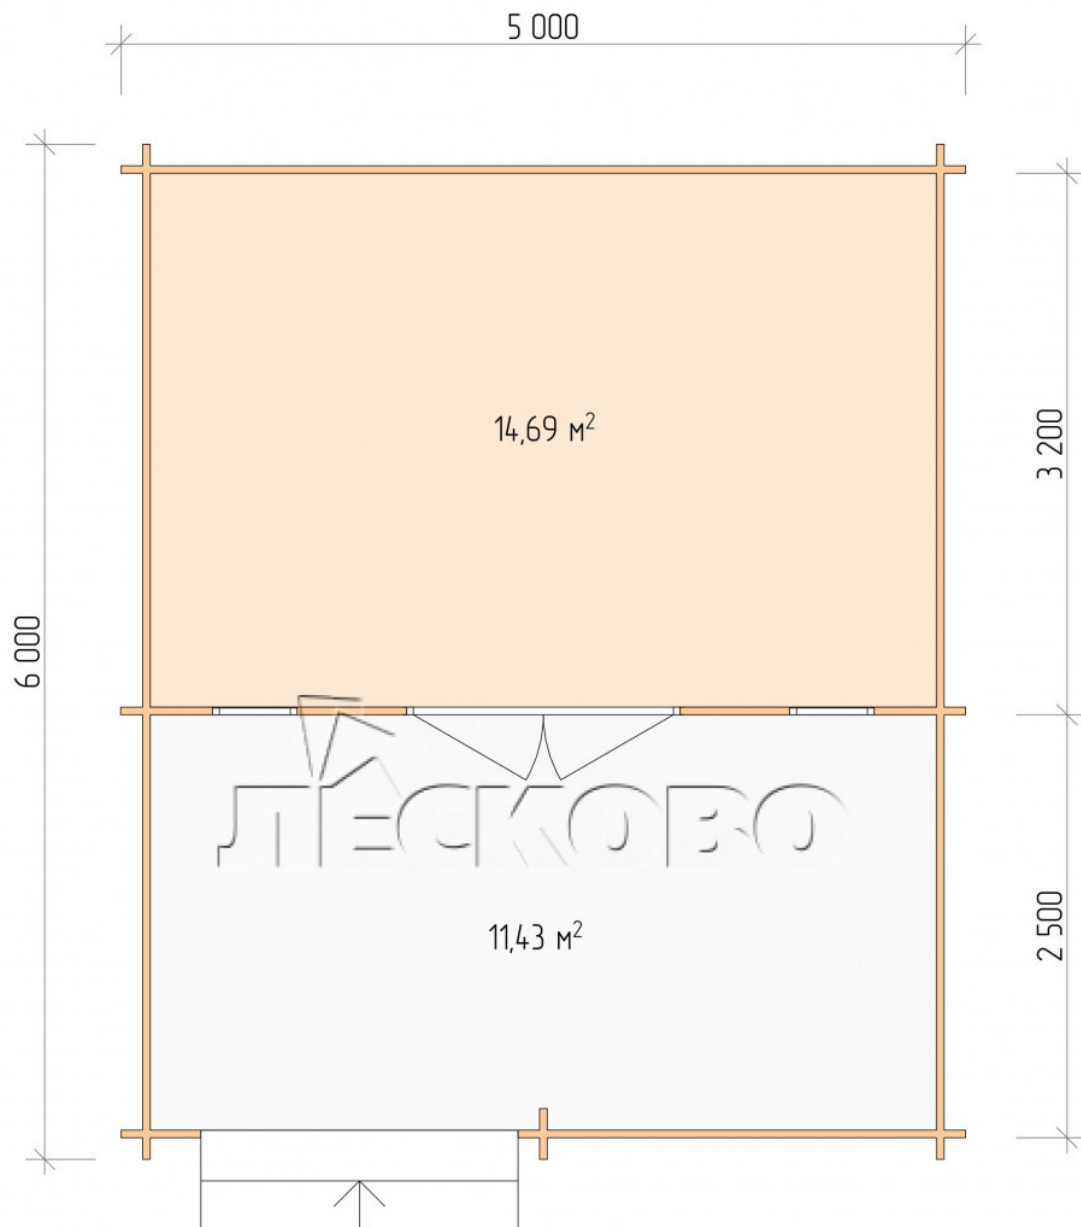

Log Cabin "DSV" series 5×3.5

Project Dimensions

5 × 3.5 / 26.8 m²

Full house set

4,060 €

Timber

45 MM

65 MM
+ 866 €

Project planning

5 000

3 500

Разрез

House Kit

- Wall kit: 44 × 145mm mini-chamber drying chamber with bowls for the project. The material of the tree is spruce, pine (GOST 8486). Humidity 12-14%. The height of the walls is 2.16 m;
- Logs, lower harness: board 45 × 145 mm chamber drying 10-12%;
- Floors: floorboard 35 mm, Chamber drying;
- Ceiling: imitation of a bar 20 × 135 mm, Chamber drying;
- Wooden windows, glass 4 mm, Single. Treatment with a colorless antiseptic. Hardware;

0.42×1.885 м.2 шт.

- Wooden doors;

1.62×1.885 м.1 шт.

7. Platbands: dry planed board 20 × 100 mm;

8. Roof: shingles.

9. Skirting board 35 mm.

+7 (927) 738-08-11

г. Самара, ул. Дачная, д. 28, оф. 7