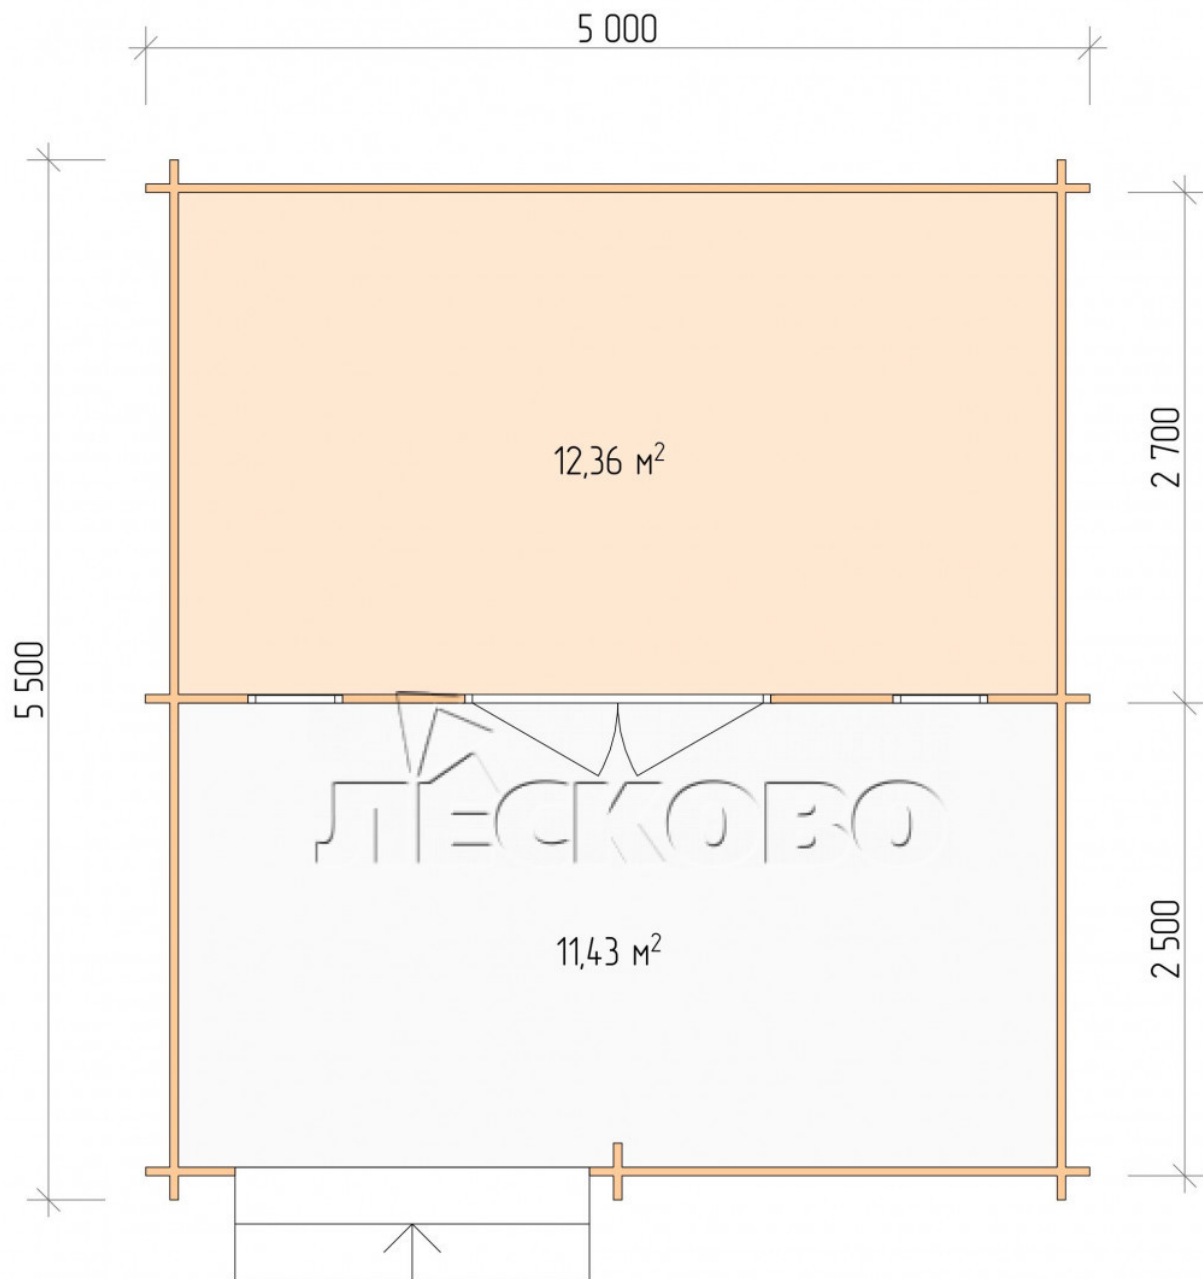

Log Cabin "DSV" series 5×3

Project Dimensions

5 × 3 / 24.5 m²

Full house set

3,872 €

Timber

45 MM

65 MM
+ 831 €

Project planning

5 000

3 000

Разрез

House Kit

- Wall kit: 44 × 145mm mini-chamber drying chamber with bowls for the project. The material of the tree is spruce, pine (GOST 8486). Humidity 12-14%. The height of the walls is 2.16 m;
- Logs, lower harness: board 45 × 145 mm chamber drying 10-12%;
- Floors: floorboard 35 mm, Chamber drying;
- Ceiling: imitation of a bar 20 × 135 mm, Chamber drying;
- Wooden windows, glass 4 mm, Single. Treatment with a colorless antiseptic. Hardware;

0.42×1.885 м.2 шт.

- Wooden doors;

1.62×1.885 м.1 шт.

7. Platbands: dry planed board 20 × 100 mm;

8. Roof: shingles.

9. Skirting board 35 mm.

+7 (927) 738-08-11

г. Самара, ул. Дачная, д. 28, оф. 7