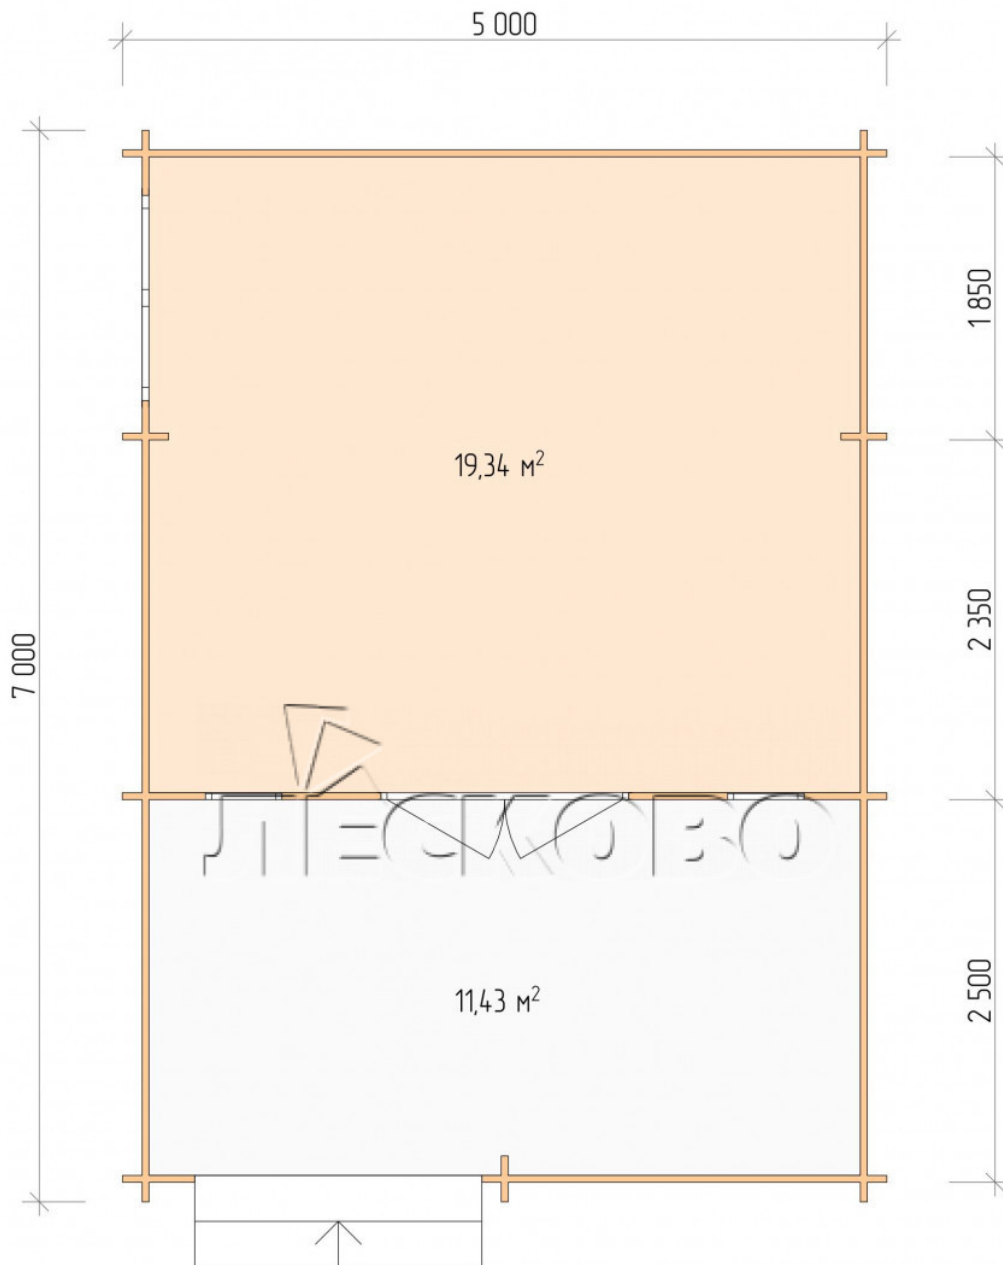

## Log Cabin "DSV" series 5×4.5

Project Dimensions

5 × 4.5 / 31.5 m<sup>2</sup>

Full house set

**4,418 €**

# Разрез

## House Kit

- Wall kit: 44 × 145mm mini-chamber drying chamber with bowls for the project. The material of the tree is spruce, pine (GOST 8486). Humidity 12-14%. The height of the walls is 2.16 m;
- Logs, lower harness: board 45 × 145 mm chamber drying 10-12%;
- Floors: floorboard 35 mm, Chamber drying;
- Ceiling: imitation of a bar 20 × 135 mm, Chamber drying;
- Wooden windows, glass 4 mm, Single. Treatment with a colorless antiseptic. Hardware;

1.34×0.91 м.1 шт.

- Wooden doors;

1.62×1.885 м.1 шт.

7. Platbands: dry planed board 20 × 100 mm;

8. Roof: shingles.

9. Skirting board 35 mm.

+7 (927) 738-08-11

г. Самара, ул. Дачная, д. 28, оф. 7