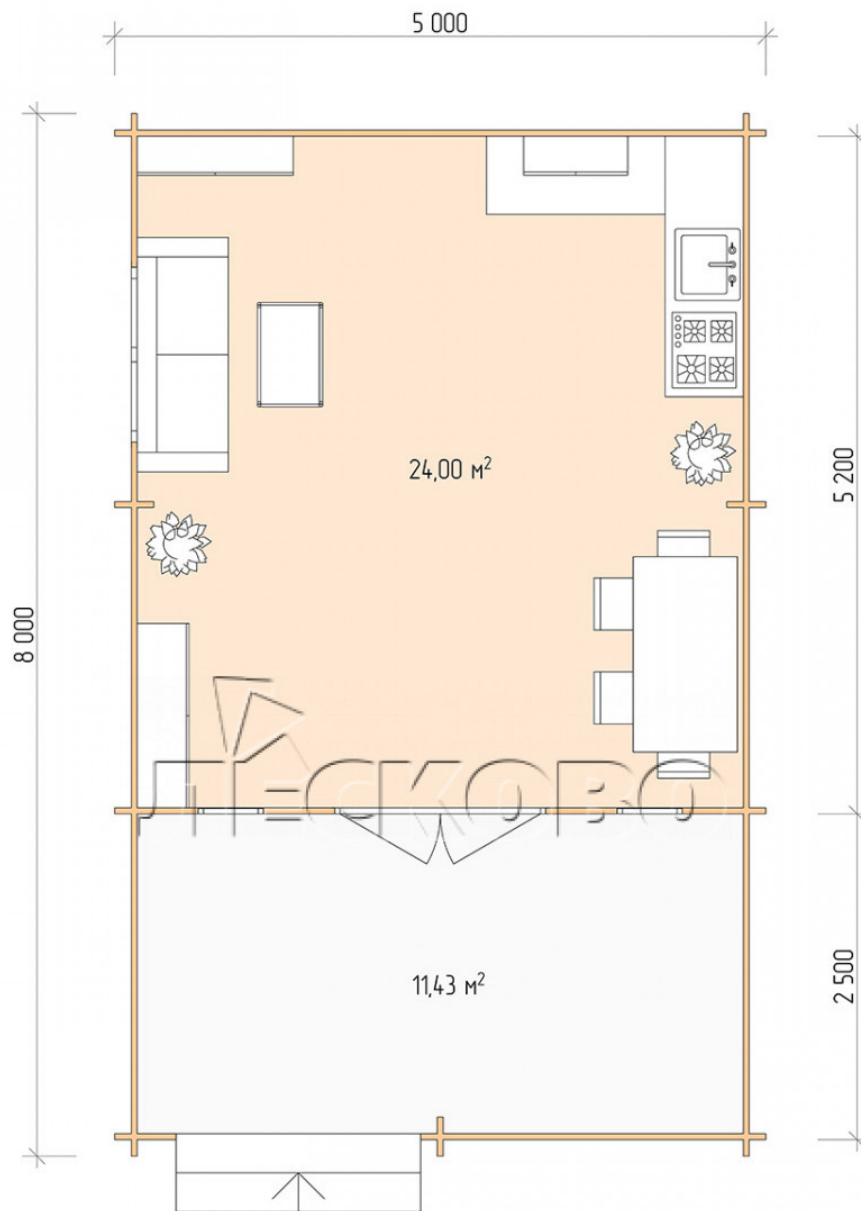

Log Cabin "DSV" series 5×5.5

Project Dimensions

5 × 5.5 / 36.2 m²

Full house set

5,143 €

Timber

45 MM

65 MM
+ 1,077 €

Project planning

Разрез

House Kit

- Wall kit: 44 × 145mm mini-chamber drying chamber with bowls for the project. The material of the tree is spruce, pine (GOST 8486). Humidity 12-14%. The height of the walls is 2.16 m;
- Logs, lower harness: board 45 × 145 mm chamber drying 10-12%;
- Floors: floorboard 35 mm, Chamber drying;
- Ceiling: imitation of a bar 20 × 135 mm, Chamber drying;
- Wooden windows, glass 4 mm, Single. Treatment with a colorless antiseptic. Hardware;

0.42×1.885 м.2 шт.

1.34×0.91 м.1 шт.

- Wooden doors;

1.62×1.885 м.1 шт.

7. Platbands: dry planed board 20 × 100 mm;

8. Roof: shingles.

9. Skirting board 35 mm.

+7 (927) 738-08-11