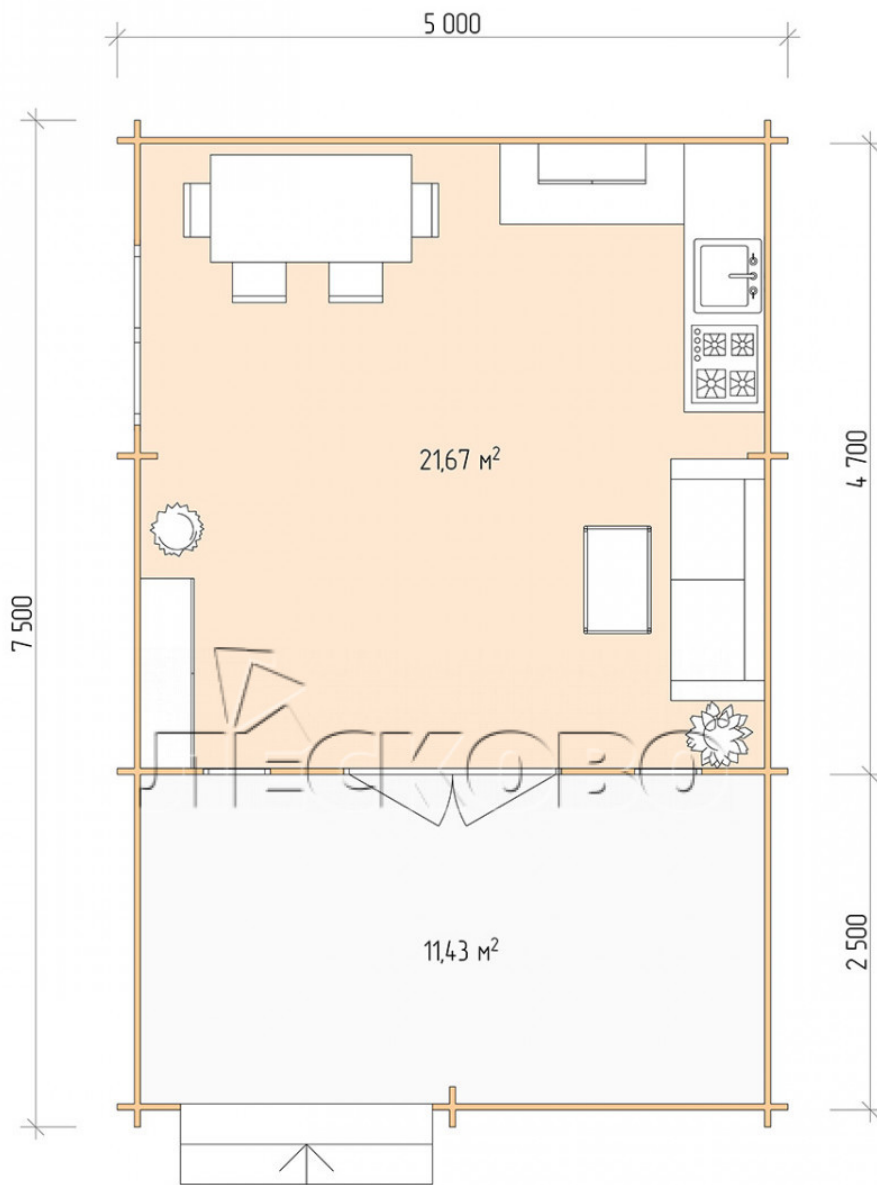

Log Cabin "DSV" series 5x5

Project Dimensions

5 × 5 / 33.8 m²

Full house set

4,740 €

Timber

45 MM

65 MM
+ 987 €

Project planning

Разрез

House Kit

- Wall kit: 44 × 145mm mini-chamber drying chamber with bowls for the project. The material of the tree is spruce, pine (GOST 8486). Humidity 12-14%. The height of the walls is 2.16 m;
- Logs, lower harness: board 45 × 145 mm chamber drying 10-12%;
- Floors: floorboard 35 mm, Chamber drying;
- Ceiling: imitation of a bar 20 × 135 mm, Chamber drying;
- Wooden windows, glass 4 mm, Single. Treatment with a colorless antiseptic. Hardware;

0.42×1.885 м.2 шт.

1.34×0.91 м.1 шт.

- Wooden doors;

1.62×1.885 м.1 шт.

7. Platbands: dry planed board 20 × 100 mm;

8. Roof: shingles.

9. Skirting board 35 mm.

+7 (927) 738-08-11