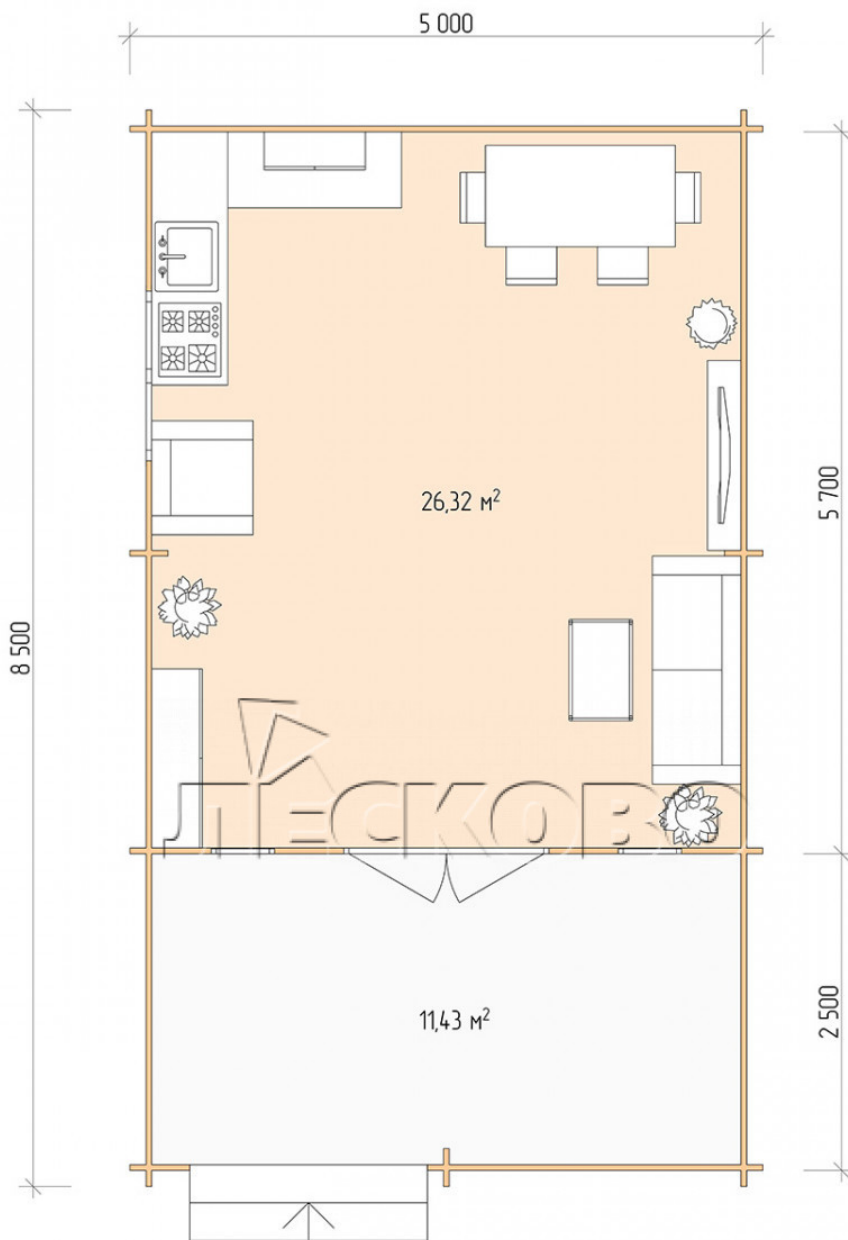

Log Cabin "DSV" series 5x6

Project Dimensions

5 × 6 / 38.6 m²

Full house set

5,126 €

Timber

45 MM

65 MM
+ 1,073 €

Project planning

5 000

8 500

6 000

26,32
M²

11,43
M²

2 500

Разрез

House Kit

- Wall kit: 44 × 145mm mini-chamber drying chamber with bowls for the project. The material of the tree is spruce, pine (GOST 8486). Humidity 12-14%. The height of the walls is 2.16 m;
- Logs, lower harness: board 45 × 145 mm chamber drying 10-12%;
- Floors: floorboard 35 mm, Chamber drying;
- Ceiling: imitation of a bar 20 × 135 mm, Chamber drying;
- Wooden windows, glass 4 mm, Single. Treatment with a colorless antiseptic. Hardware;

0.42×1.885 м.2 шт.

1.34×0.91 м.1 шт.

- Wooden doors;

1.62×1.885 м.1 шт.

7. Platbands: dry planed board 20 × 100 mm;

8. Roof: shingles.

9. Skirting board 35 mm.

+7 (927) 738-08-11