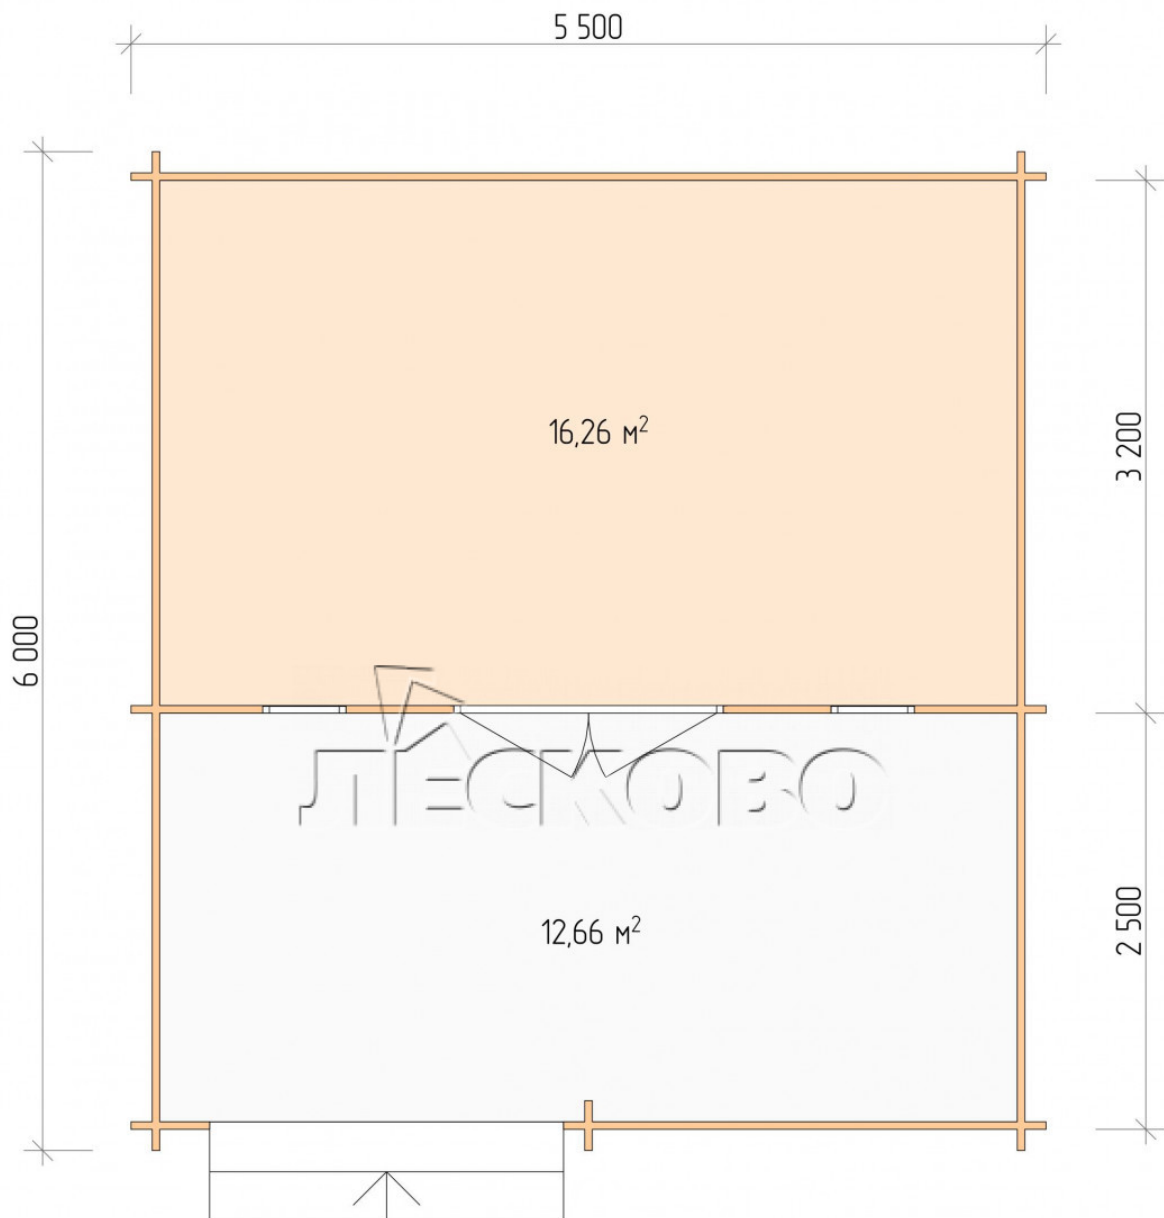

Log Cabin "DSV" series 5.5×3.5

Project Dimensions

5.5 × 3.5 / 29.7 m²

Full house set

4,399 €

Timber

45 MM

65 MM
+ 963 €

Project planning

5 500

3 500

16,26
M²

12,66
M²

Разрез

House Kit

- Wall kit: 44 × 145mm mini-chamber drying chamber with bowls for the project. The material of the tree is spruce, pine (GOST 8486). Humidity 12-14%. The height of the walls is 2.16 m;
- Logs, lower harness: board 45 × 145 mm chamber drying 10-12%;
- Floors: floorboard 35 mm, Chamber drying;
- Ceiling: imitation of a bar 20 × 135 mm, Chamber drying;
- Wooden windows, glass 4 mm, Single. Treatment with a colorless antiseptic. Hardware;

0.42×1.885 м.2 шт.

- Wooden doors;

1.62×1.885 м.1 шт.

7. Platbands: dry planed board 20 × 100 mm;

8. Roof: shingles.

9. Skirting board 35 mm.

+7 (927) 738-08-11

г. Самара, ул. Дачная, д. 28, оф. 7