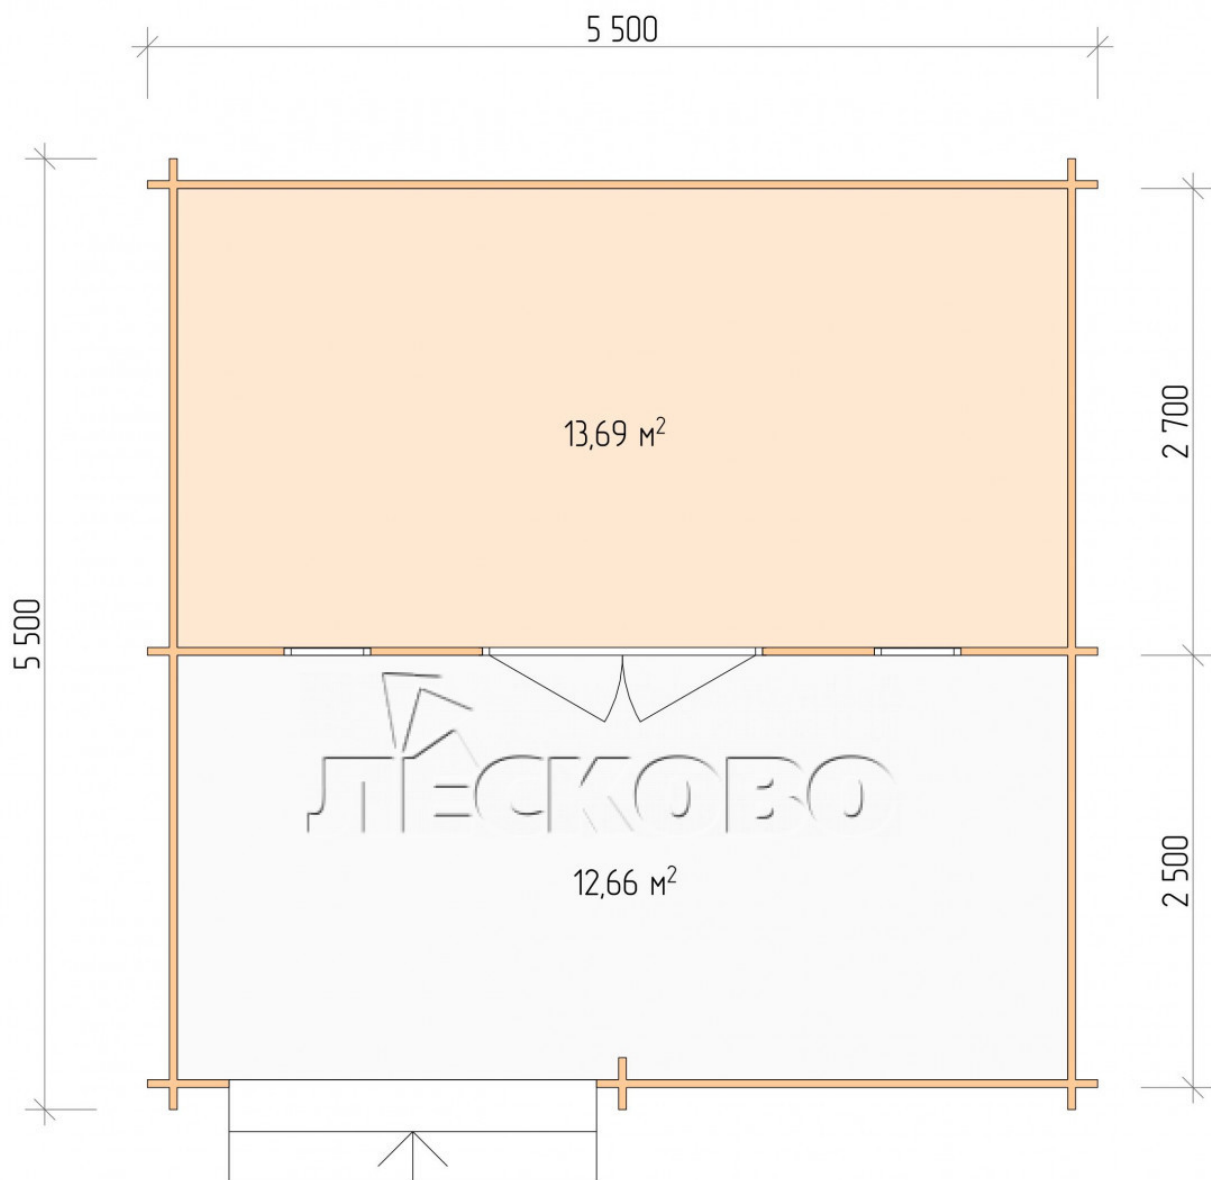

Log Cabin "DSV" series 5.5×3

Project Dimensions

5.5 × 3 / 7.1 m²

Full house set

3,969 €

Timber

45 MM

65 MM
+ 883 €

Project planning

5 500

3 000

Разрез

House Kit

- Wall kit: 44 × 145mm mini-chamber drying chamber with bowls for the project. The material of the tree is spruce, pine (GOST 8486). Humidity 12-14%. The height of the walls is 2.16 m;
- Logs, lower harness: board 45 × 145 mm chamber drying 10-12%;
- Floors: floorboard 35 mm, Chamber drying;
- Ceiling: imitation of a bar 20 × 135 mm, Chamber drying;
- Wooden windows, glass 4 mm, Single. Treatment with a colorless antiseptic. Hardware;

0.42×1.885 м.2 шт.

- Wooden doors;

1.62×1.885 м.1 шт.

7. Platbands: dry planed board 20 × 100 mm;

8. Roof: shingles.

9. Skirting board 35 mm.

+7 (927) 738-08-11

г. Самара, ул. Дачная, д. 28, оф. 7