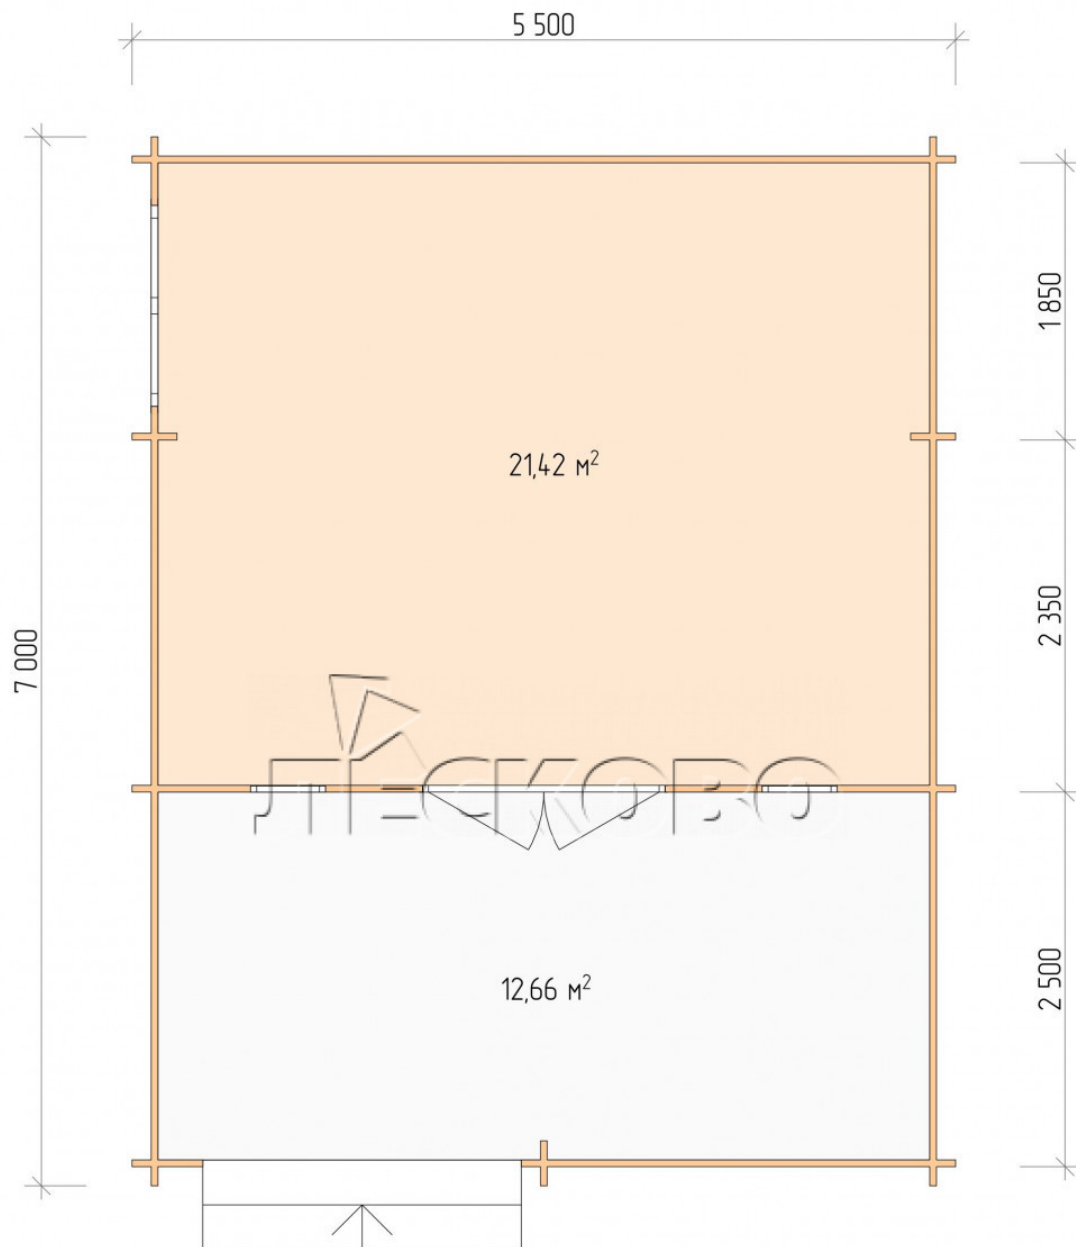

Log Cabin "DSV" series 5.5×4.5

Project Dimensions

5.5 × 4.5 / 34.9 m²

Full house set

4,834 €

Timber

45 MM

65 MM
+ 1,033 €

Project planning

5 500

4 500

Разрез

House Kit

- Wall kit: 44 × 145mm mini-chamber drying chamber with bowls for the project. The material of the tree is spruce, pine (GOST 8486). Humidity 12-14%. The height of the walls is 2.16 m;
- Logs, lower harness: board 45 × 145 mm chamber drying 10-12%;
- Floors: floorboard 35 mm, Chamber drying;
- Ceiling: imitation of a bar 20 × 135 mm, Chamber drying;
- Wooden windows, glass 4 mm, Single. Treatment with a colorless antiseptic. Hardware;

0.42×1.885 м.2 шт.

1.34×0.91 м.1 шт.

- Wooden doors;

1.62×1.885 м.1 шт.

7. Platbands: dry planed board 20 × 100 mm;

8. Roof: shingles.

9. Skirting board 35 mm.

+7 (927) 738-08-11