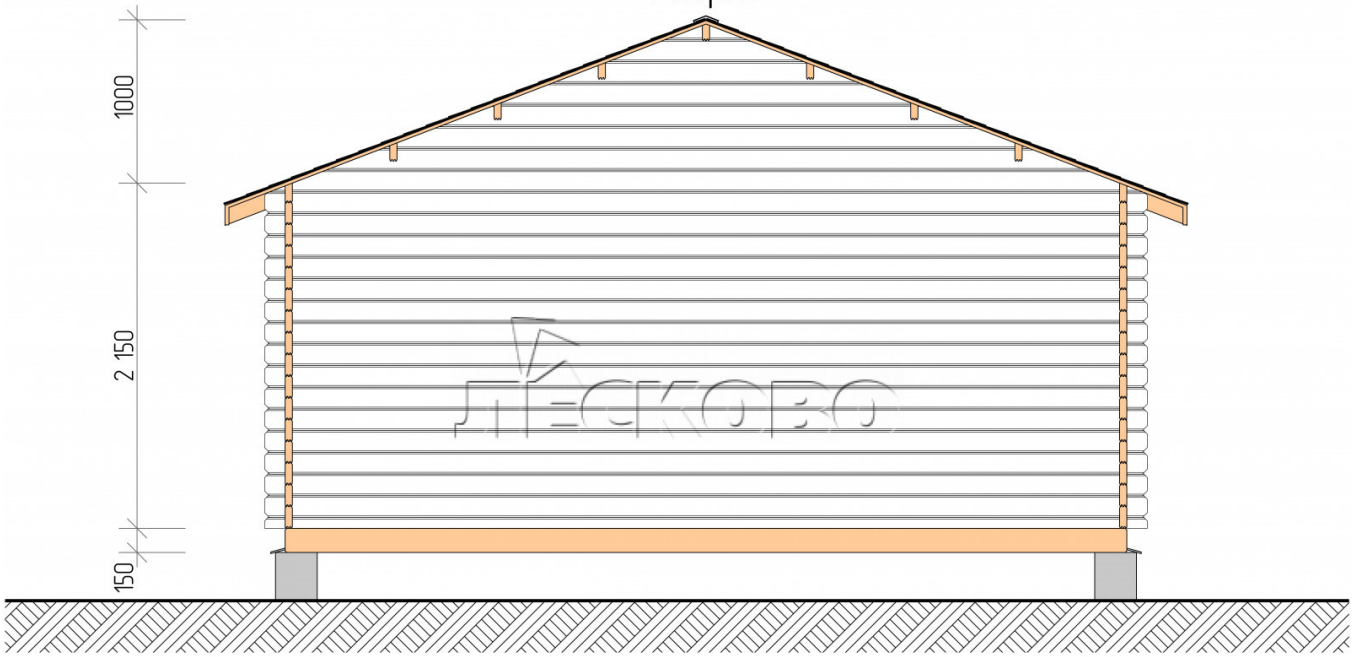

Log Cabin "DSV" series 5.5×4

Project Dimensions

5.5 × 4 / 32.3 m²

Full house set

4,664 €

Timber

45 MM

65 MM
+ 1,005 €

Project planning

5 500

18,84
M²

12,66
M²

4 000

Разрез

House Kit

- Wall kit: 44 × 145mm mini-chamber drying chamber with bowls for the project. The material of the tree is spruce, pine (GOST 8486). Humidity 12-14%. The height of the walls is 2.16 m;
- Logs, lower harness: board 45 × 145 mm chamber drying 10-12%;
- Floors: floorboard 35 mm, Chamber drying;
- Ceiling: imitation of a bar 20 × 135 mm, Chamber drying;
- Wooden windows, glass 4 mm, Single. Treatment with a colorless antiseptic. Hardware;

0.42×1.885 м.2 шт.

- Wooden doors;

1.62×1.885 м.1 шт.

7. Platbands: dry planed board 20 × 100 mm;

8. Roof: shingles.

9. Skirting board 35 mm.

+7 (927) 738-08-11

г. Самара, ул. Дачная, д. 28, оф. 7