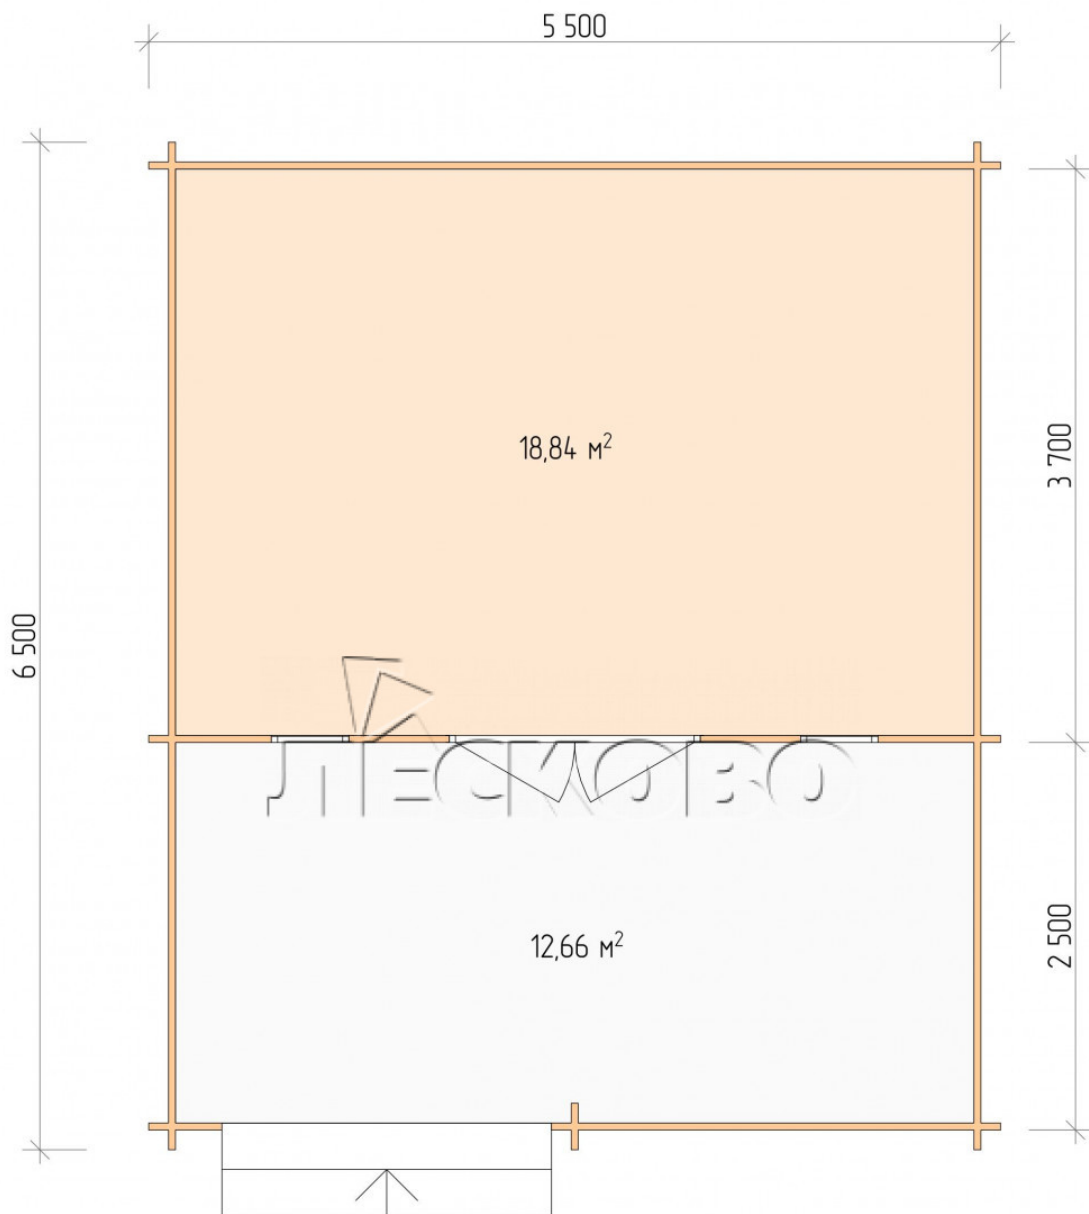

Log Cabin "DSV" series 5.5×4

Project Dimensions

5.5 × 4 / 32.3 m²

Full house set

4,664 €

Timber

45 MM

65 MM
+ 1,005 €

Project planning

5 500

18,84
M²

12,66
M²

4 000

Разрез

House Kit

- Wall kit: 44 × 145mm mini-chamber drying chamber with bowls for the project. The material of the tree is spruce, pine (GOST 8486). Humidity 12-14%. The height of the walls is 2.16 m;
- Logs, lower harness: board 45 × 145 mm chamber drying 10-12%;
- Floors: floorboard 35 mm, Chamber drying;
- Ceiling: imitation of a bar 20 × 135 mm, Chamber drying;
- Wooden windows, glass 4 mm, Single. Treatment with a colorless antiseptic. Hardware;

0.42×1.885 м.2 шт.

- Wooden doors;

1.62×1.885 м.1 шт.

7. Platbands: dry planed board 20 × 100 mm;

8. Roof: shingles.

9. Skirting board 35 mm.

+7 (927) 738-08-11

г. Самара, ул. Дачная, д. 28, оф. 7