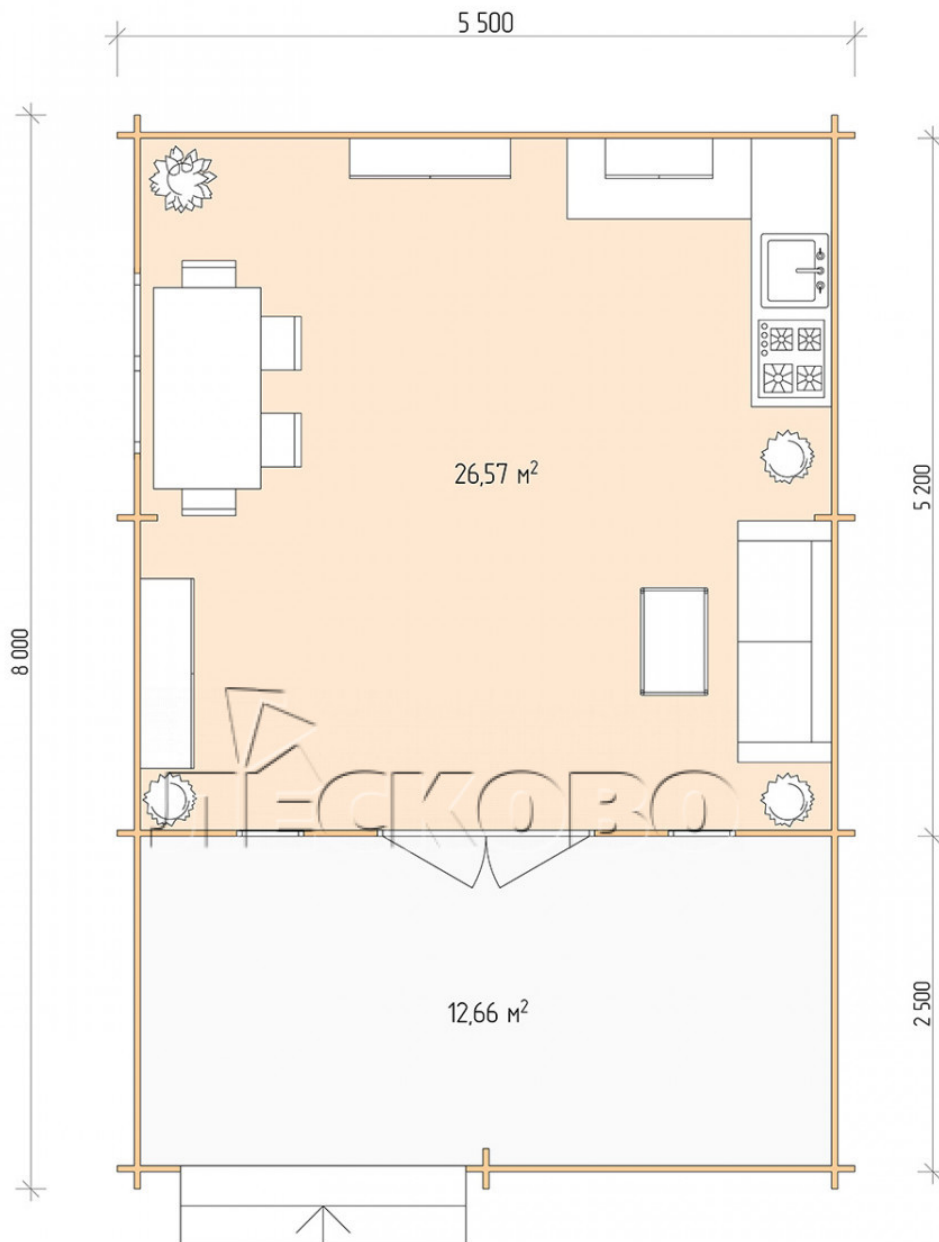

## Log Cabin "DSV" series 5.5×5.5

Project Dimensions

5.5 × 5.5 / 40 m<sup>2</sup>

Full house set

**5,296 €**

## Project planning

Разрез

## House Kit

- Wall kit: 44 × 145mm mini-chamber drying chamber with bowls for the project. The material of the tree is spruce, pine (GOST 8486). Humidity 12-14%. The height of the walls is 2.16 m;
- Logs, lower harness: board 45 × 145 mm chamber drying 10-12%;
- Floors: floorboard 35 mm, Chamber drying;
- Ceiling: imitation of a bar 20 × 135 mm, Chamber drying;
- Wooden windows, glass 4 mm, Single. Treatment with a colorless antiseptic. Hardware;

0.42×1.885 м.2 шт.

1.34×0.91 м.1 шт.

- Wooden doors;

1.62×1.885 м.1 шт.

7. Platbands: dry planed board 20 × 100 mm;

8. Roof: shingles.

9. Skirting board 35 mm.

+7 (927) 738-08-11