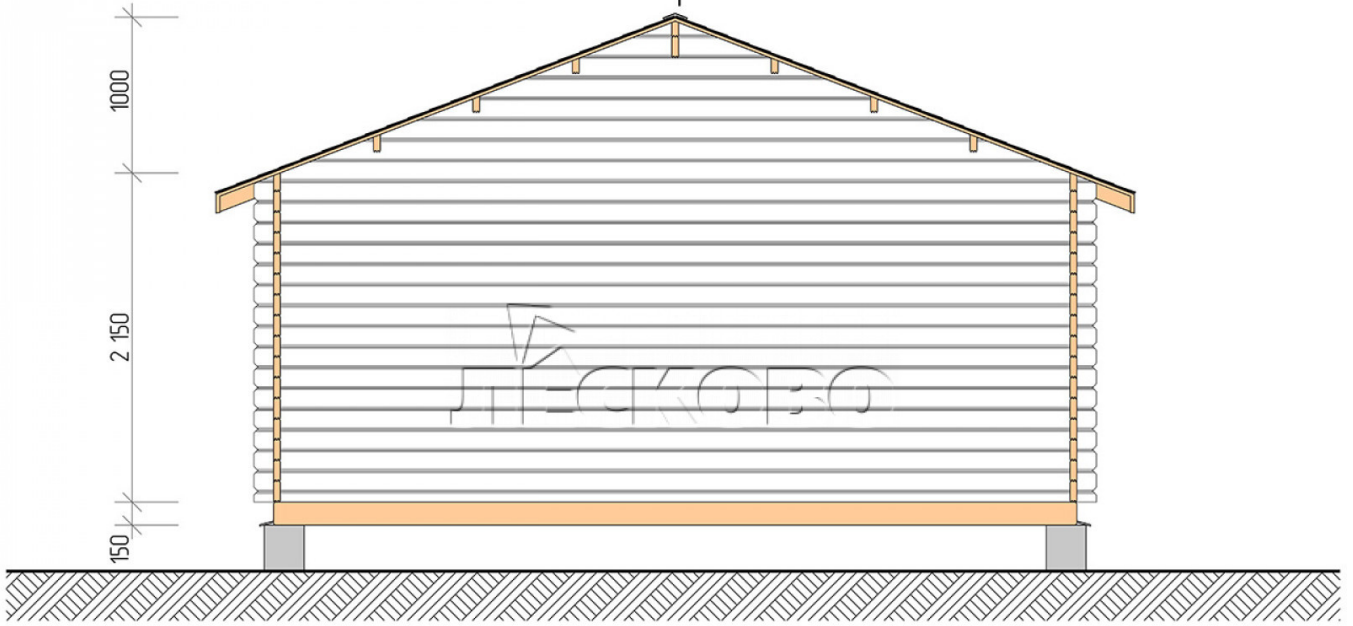

## Log Cabin "DSV" series 5.5×5.5

Project Dimensions

5.5 × 5.5 / 40 m<sup>2</sup>

Full house set

**5,296 €**

### Timber

45 MM

65 MM  
+ 1,085 €

## House Kit

- Wall kit: 44 × 145mm mini-chamber drying chamber with bowls for the project. The material of the tree is spruce, pine (GOST 8486). Humidity 12-14%. The height of the walls is 2.16 m;
- Logs, lower harness: board 45 × 145 mm chamber drying 10-12%;
- Floors: floorboard 35 mm, Chamber drying;
- Ceiling: imitation of a bar 20 × 135 mm, Chamber drying;
- Wooden windows, glass 4 mm, Single. Treatment with a colorless antiseptic. Hardware;